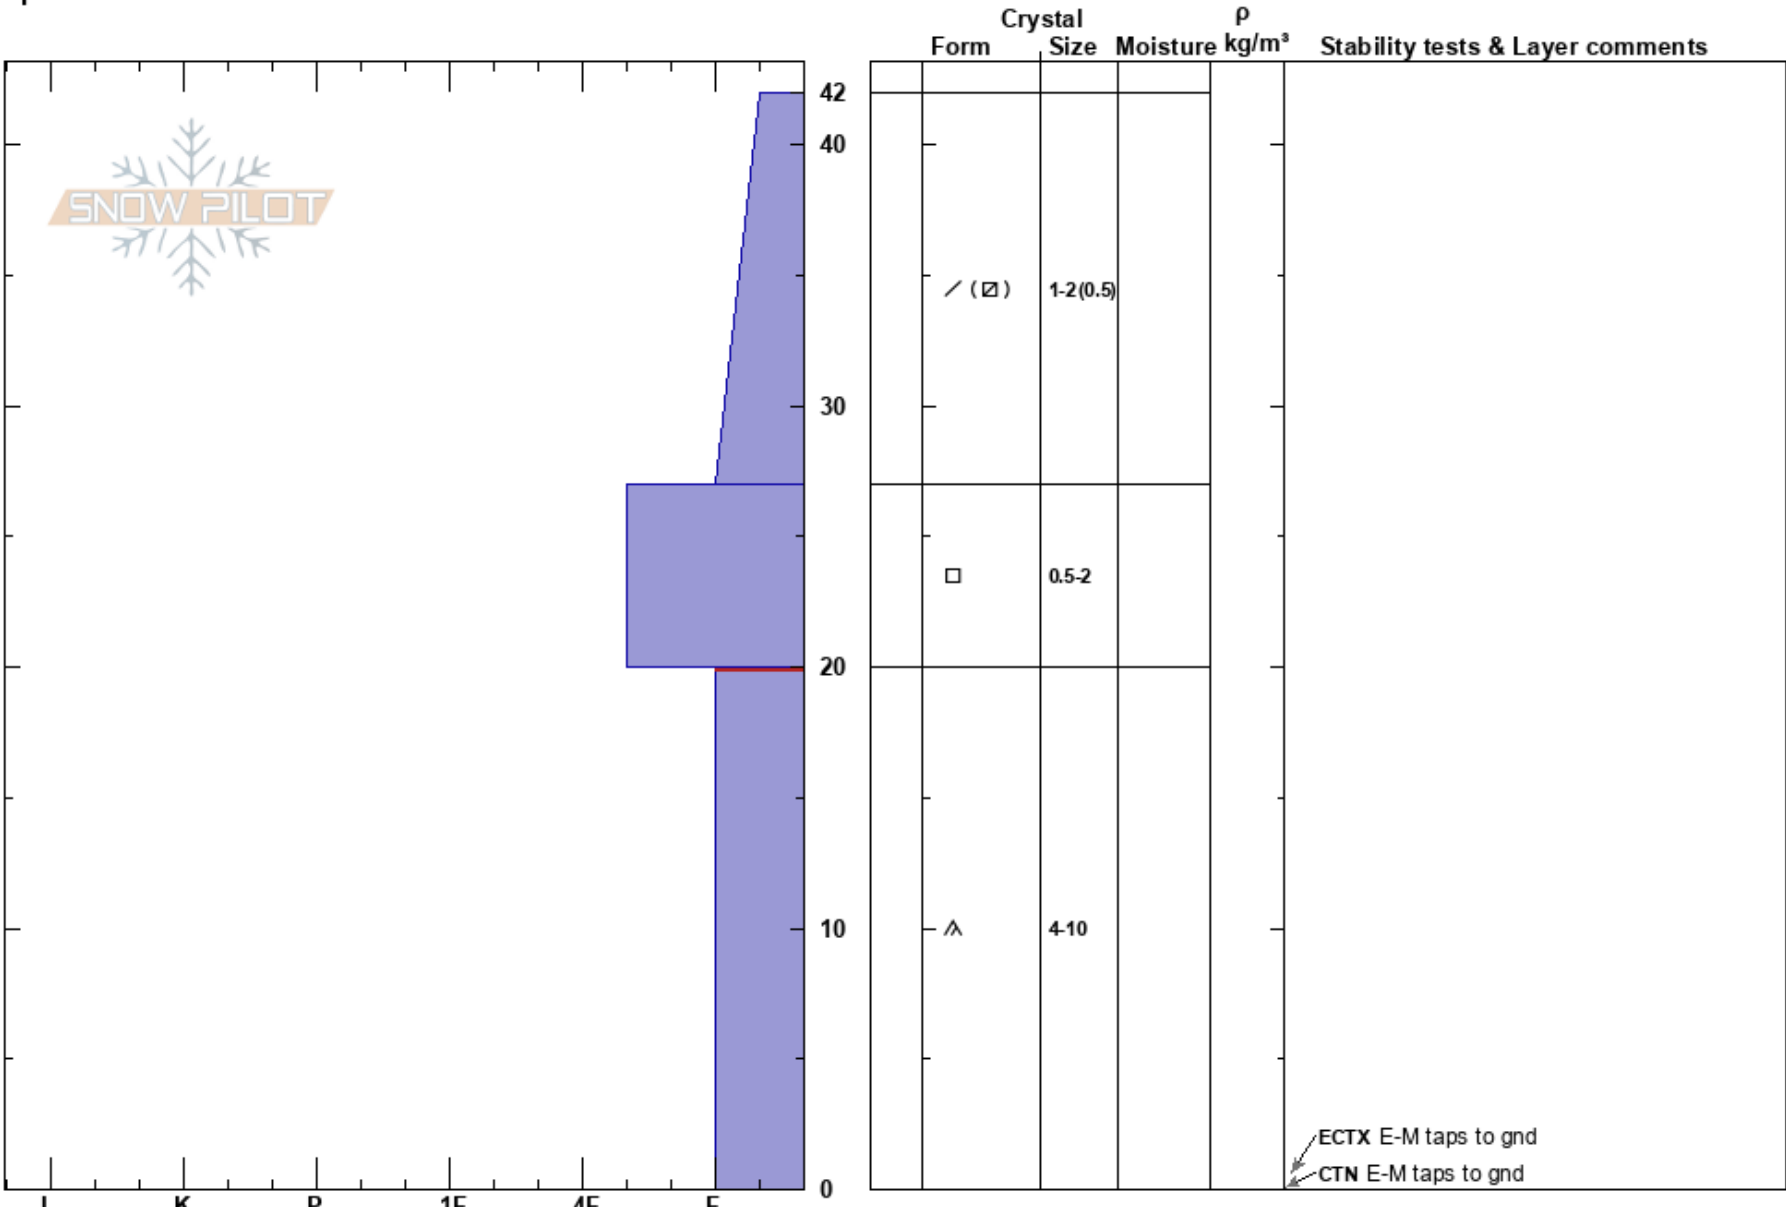

South Colony  
 Sawatch  
 CO  
**Elevation:** 11126 ft  
**Aspect:** 142°  
**Specifics:**

Rich Rogers  
 12/31/2023 - 12:00pm  
**Co-ord:** 13S 451540W 4201754N  
**Slope Angle:** 10°  
**Wind Loading:**

**Stability:** Fair  
**Air Temperature:** -4°C  
**Sky Cover:** SCT  
**Precipitation:** NO  
**Wind:** Calm  
**HS:** 42  
**PF:** 37  
**PS:** 11  
**Layer Notes:**  
 20-0cm: Problematic layer

ECTX E-M taps to gnd  
 CTN E-M taps to gnd