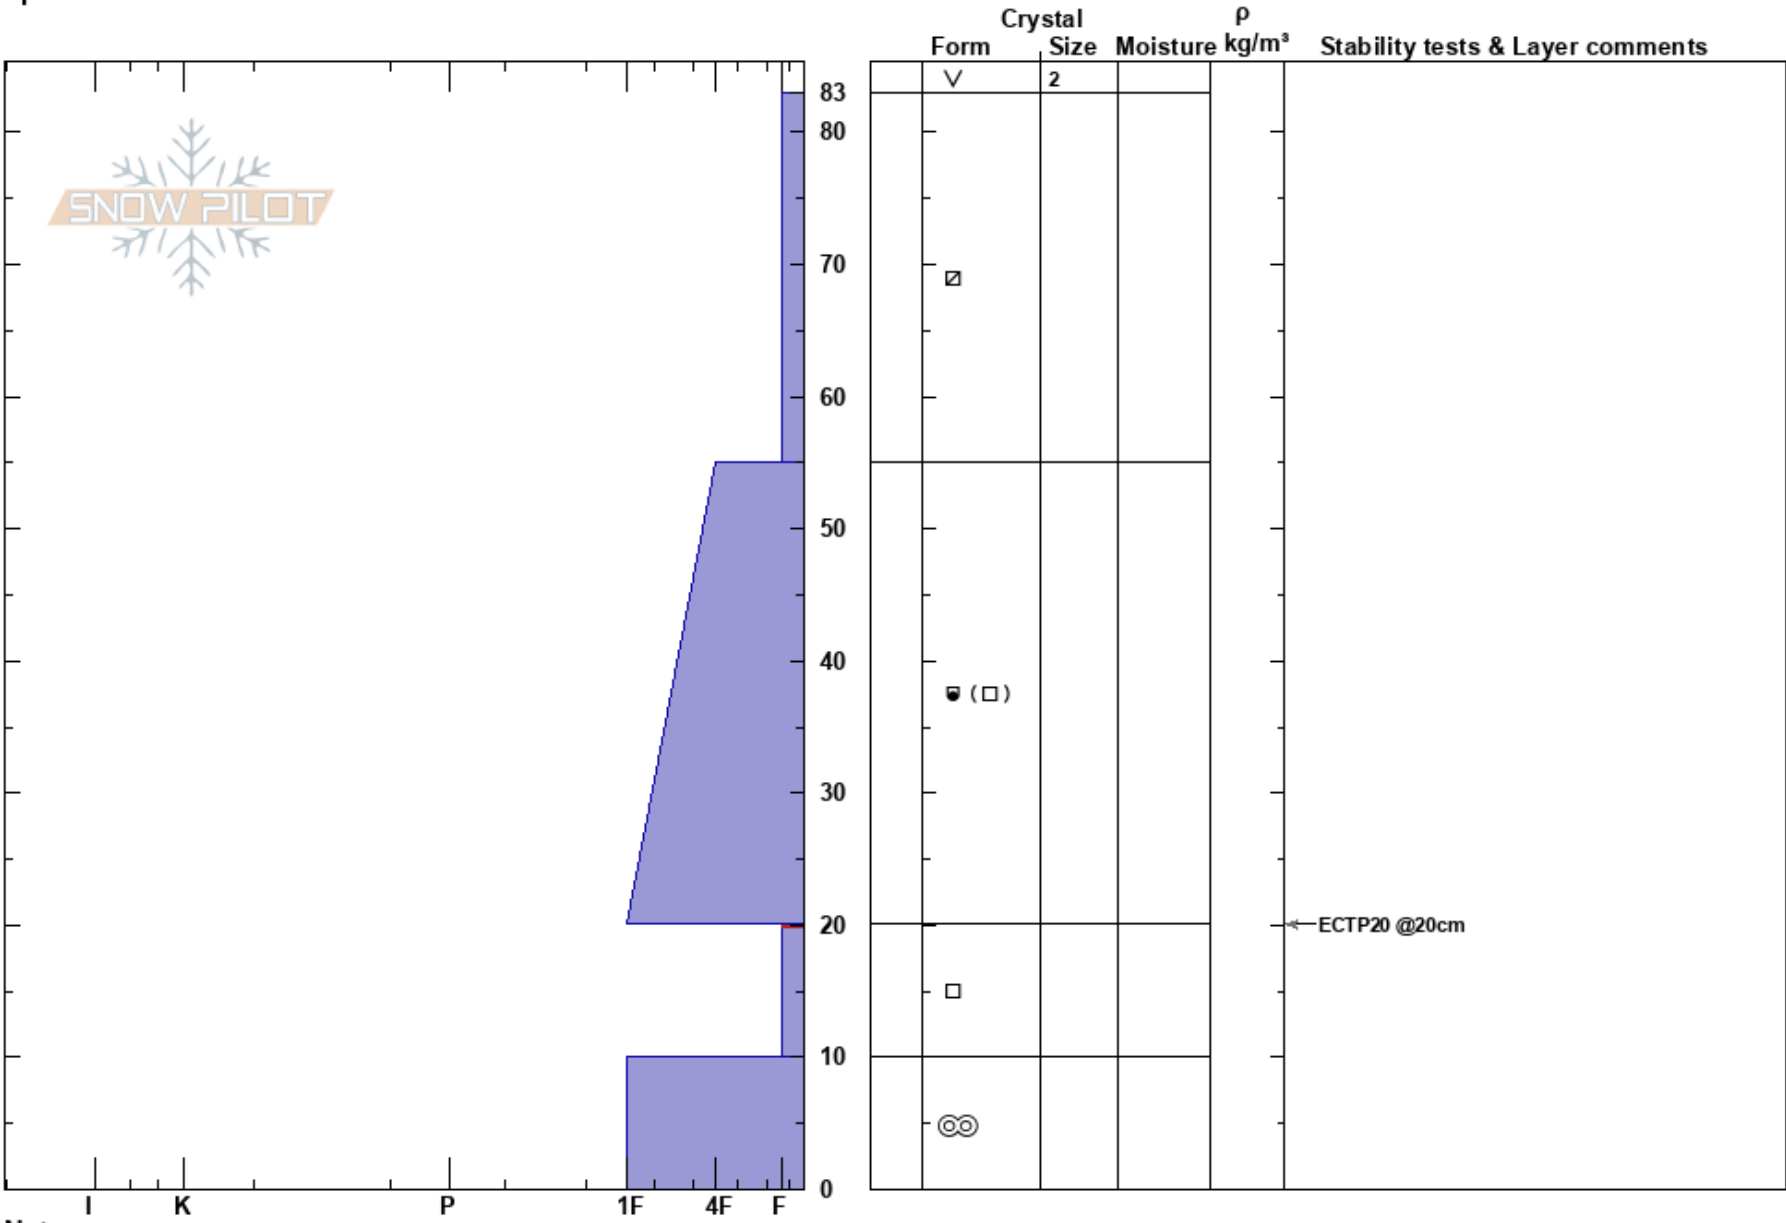

Blue Ridge E  
 Front Range  
 CO  
 Elevation: 11200 ft  
 Aspect: E  
 Specifics:

Austin DiVesta  
 01/01/2024 - 11:00am  
 Co-ord: 40.29350N, -105.93313W  
 Slope Angle: 28°  
 Wind Loading: previous

Stability: Good  
 Air Temperature:  
 Sky Cover: CLR  
 Precipitation:  
 Wind: Calm  
 HS:83  
 Layer Notes:  
 20-10cm: Problematic layer

Notes: