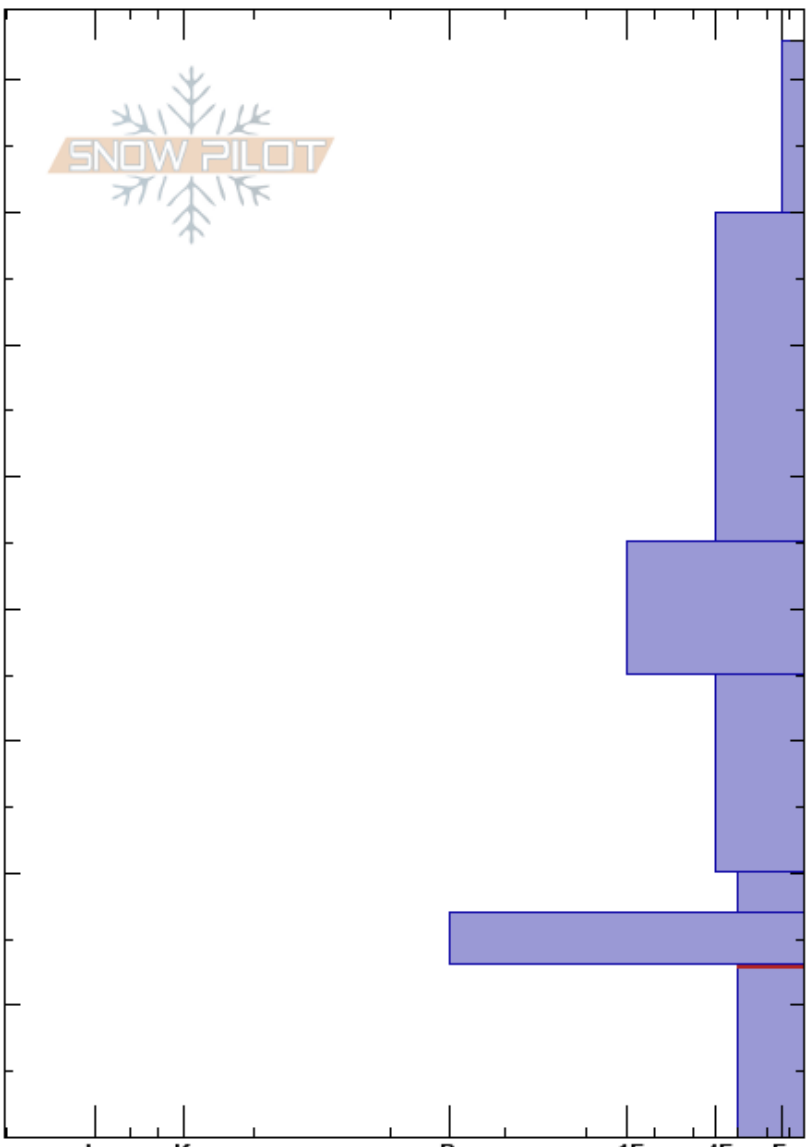

Porphyry Peaks E
 Front Range
 CO
 Elevation: 11100 ft
 Aspect: E
 Specifics:

Austin DiVesta
 01/01/2024 - 12:30pm
 Co-ord: 40.27942N, -105.93698W
 Slope Angle: 10°
 Wind Loading: previous

Stability: Fair HS:83
 Air Temperature: 13-0cm: Problematic layer
 Sky Cover: FEW
 Precipitation: NO
 Wind: Calm

Height (cm)	Crystal		Moisture	ρ kg/m ³	Stability tests & Layer comments
	Form	Size			
83	∇	1.5			
75	⊠	0.5			
70					
60	□	0.5			
50					
40	● (□)	0.3(0.5)			
35					← ECTN21 @35cm
30	□	1-2			
20	^	3-4			
17	⊙⊙				← ECTP17 @13cm
10	^	3-4			
0					