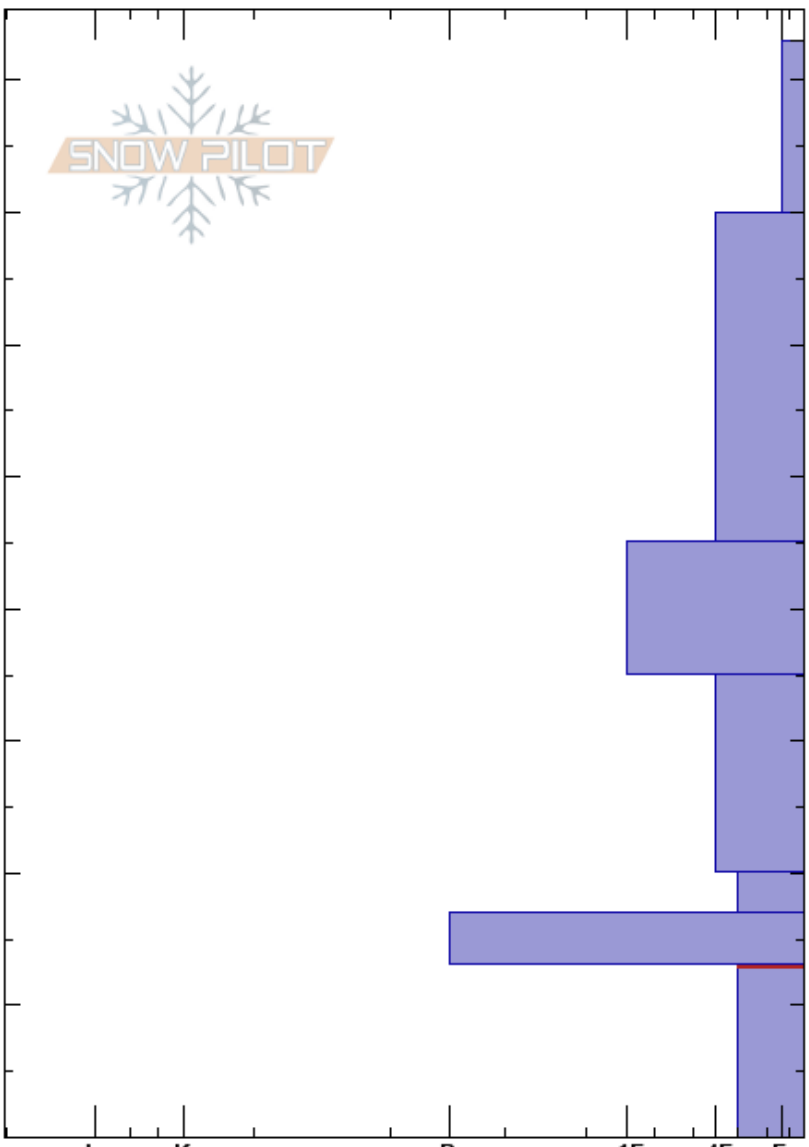

Porphyry Peaks E
 Front Range
 CO
 Elevation: 11100 ft
 Aspect: E
 Specifics:

Austin DiVesta
 01/01/2024 - 12:30pm
 Co-ord: 40.27942N, -105.93698W
 Slope Angle: 10°
 Wind Loading: previous

Stability: Fair
 Air Temperature:
 Sky Cover: FEW
 Precipitation: NO
 Wind: Calm

HS:83
 Layer Notes:
 13-0cm: Problematic layer

Crystal Form	Crystal Size	Moisture	ρ kg/m ³	Stability tests & Layer comments
∇	1.5			
⊠	0.5			
□	0.5			
● (□)	0.3(0.5)			
□	1-2			← ECTN21 @35cm
∧	3-4			
⊙⊙				← ECTP17 @13cm
∧	3-4			