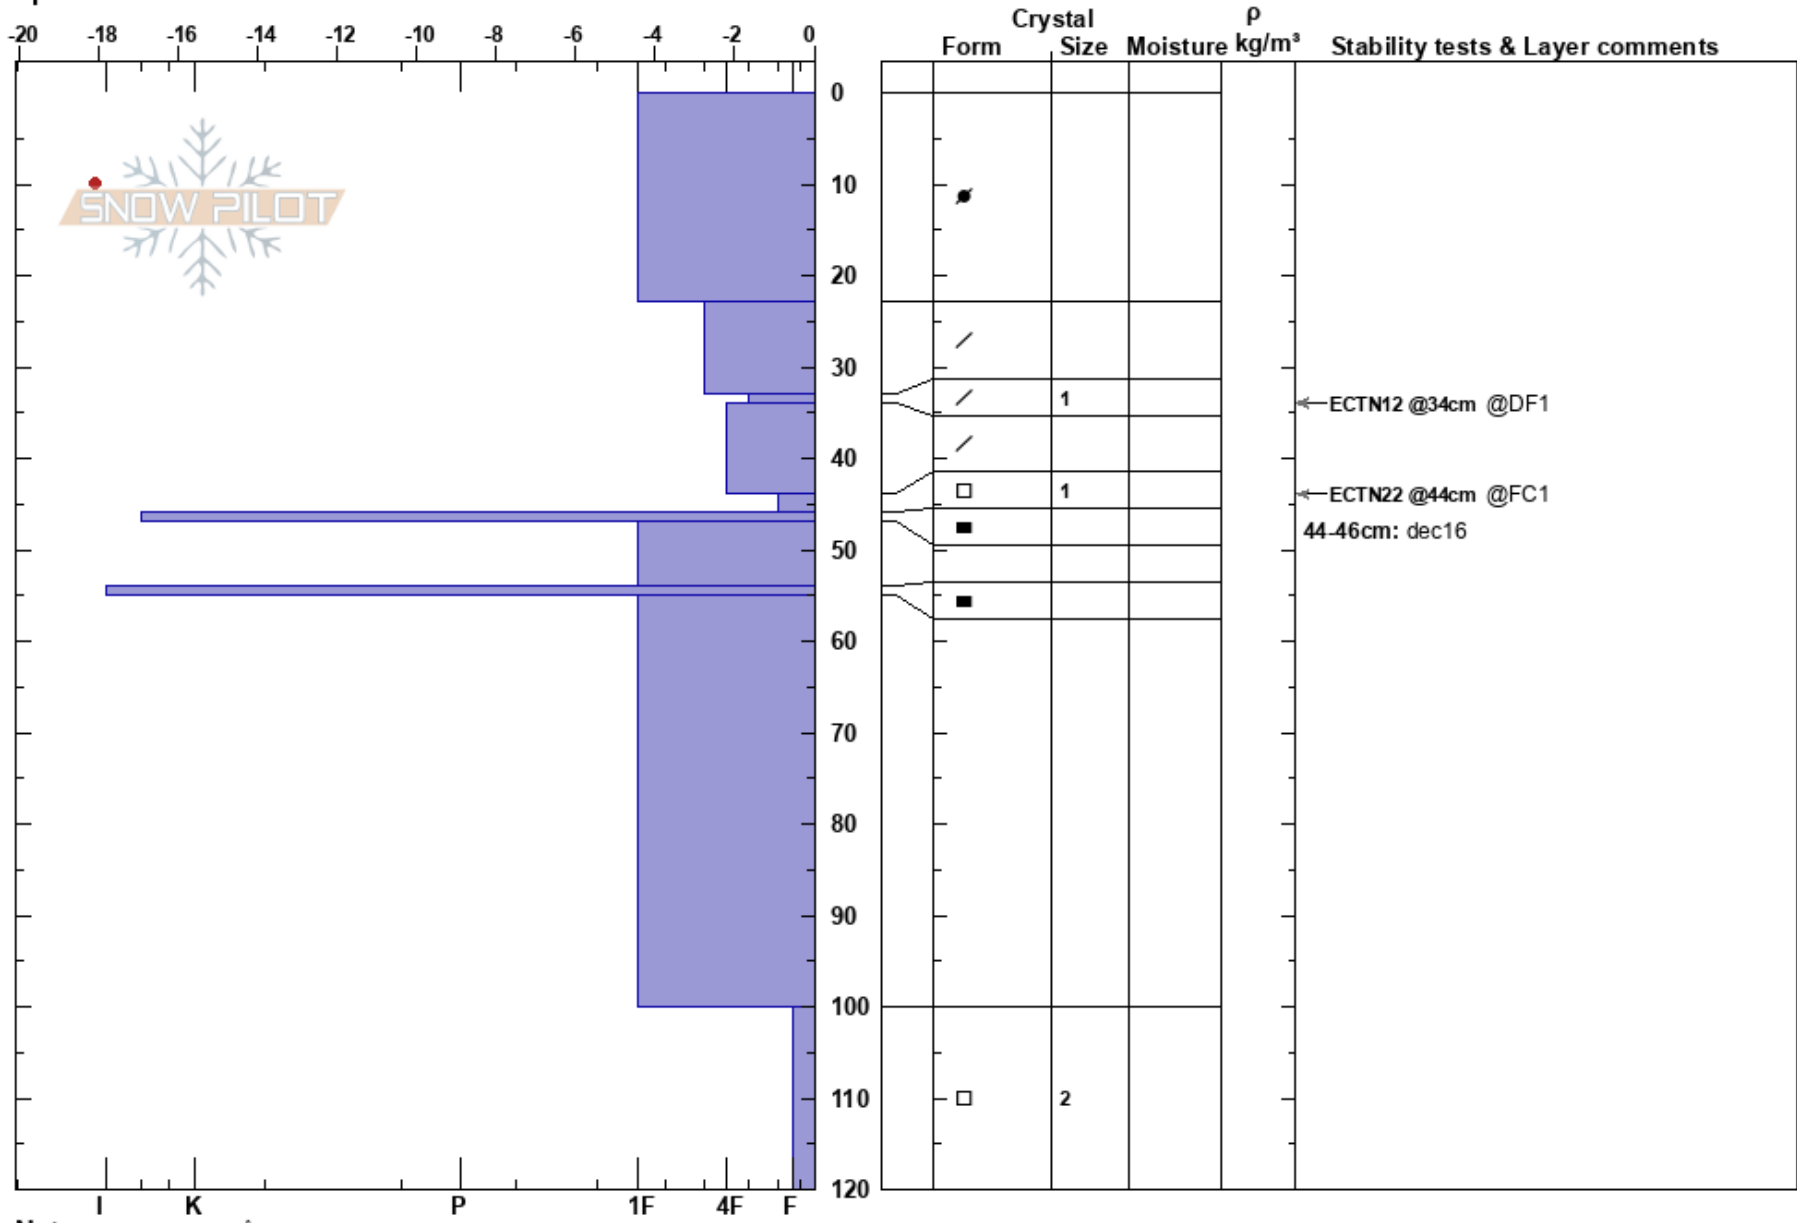

Norgesvängen
 Kittelfjället
 Sweden
 Elevation: 900 m
 Aspect: W
 Specifics:

Stefan Lundin
 01/01/2024 - 11:00
 Co-ord: 65.25016N, 15.45176E
 Slope Angle: 30°
 Wind Loading: yes

Stability:
 Air Temperature: -19°C PF:40 44-46cm: dec16
 Sky Cover: BKN
 Precipitation: NO
 Wind: E Strong

Notes: Läroformation på kalvfjället.