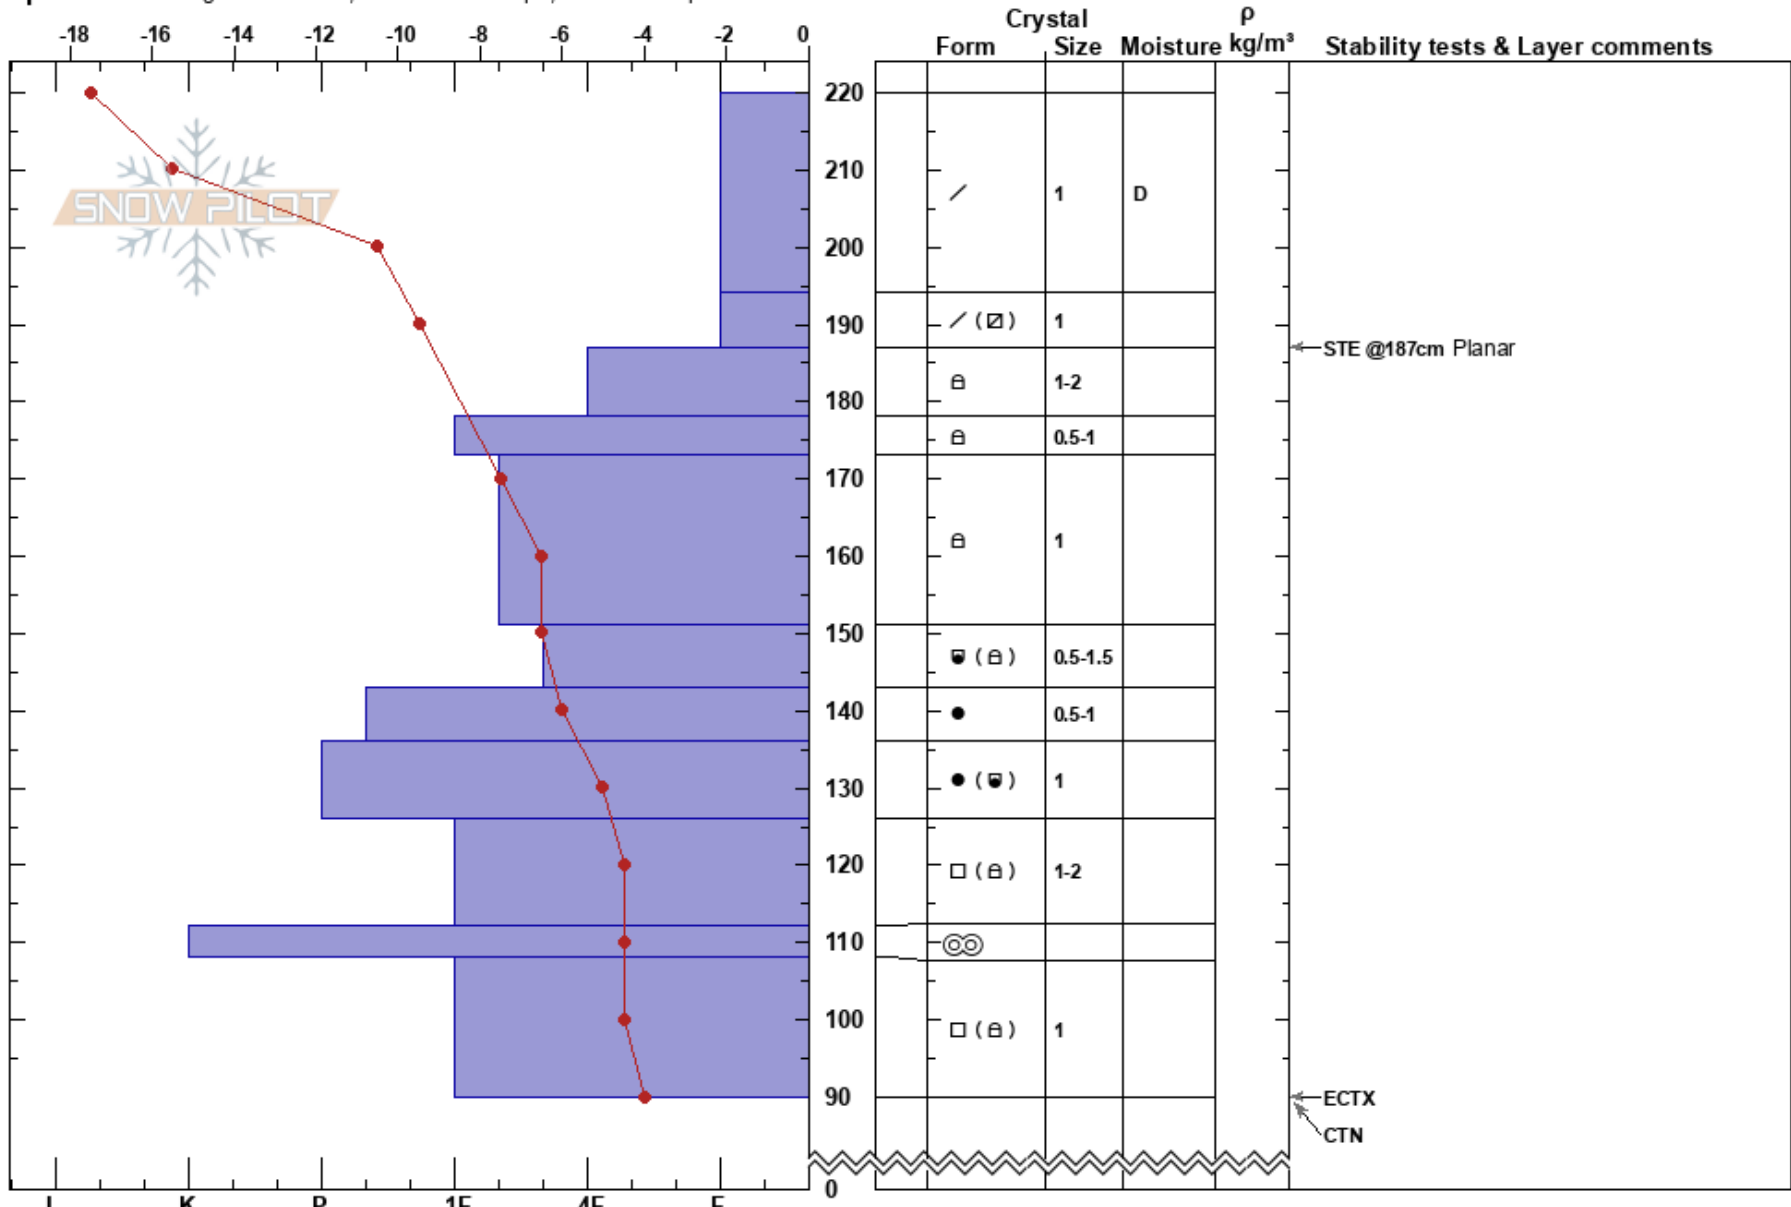

Butterball GrandTarghe
 Teton Range
 WY
 Elevation: 2968 m
 Aspect: W
 Specifics: Pit dug in a Ski Area; Ski tracks on slope; We skied slope

Daniel Nagy
 01/21/2018 - 12:50pm
 Co-ord: 43.77766N, -110.92433W
 Slope Angle: 35°
 Wind Loading: previous

Stability: **HS:220**
 Air Temperature: -10.5°C PF:25 108-90cm:Problematic layer
 Sky Cover: CLR
 Precipitation: NO
 Wind: NW Light Breeze

Notes: