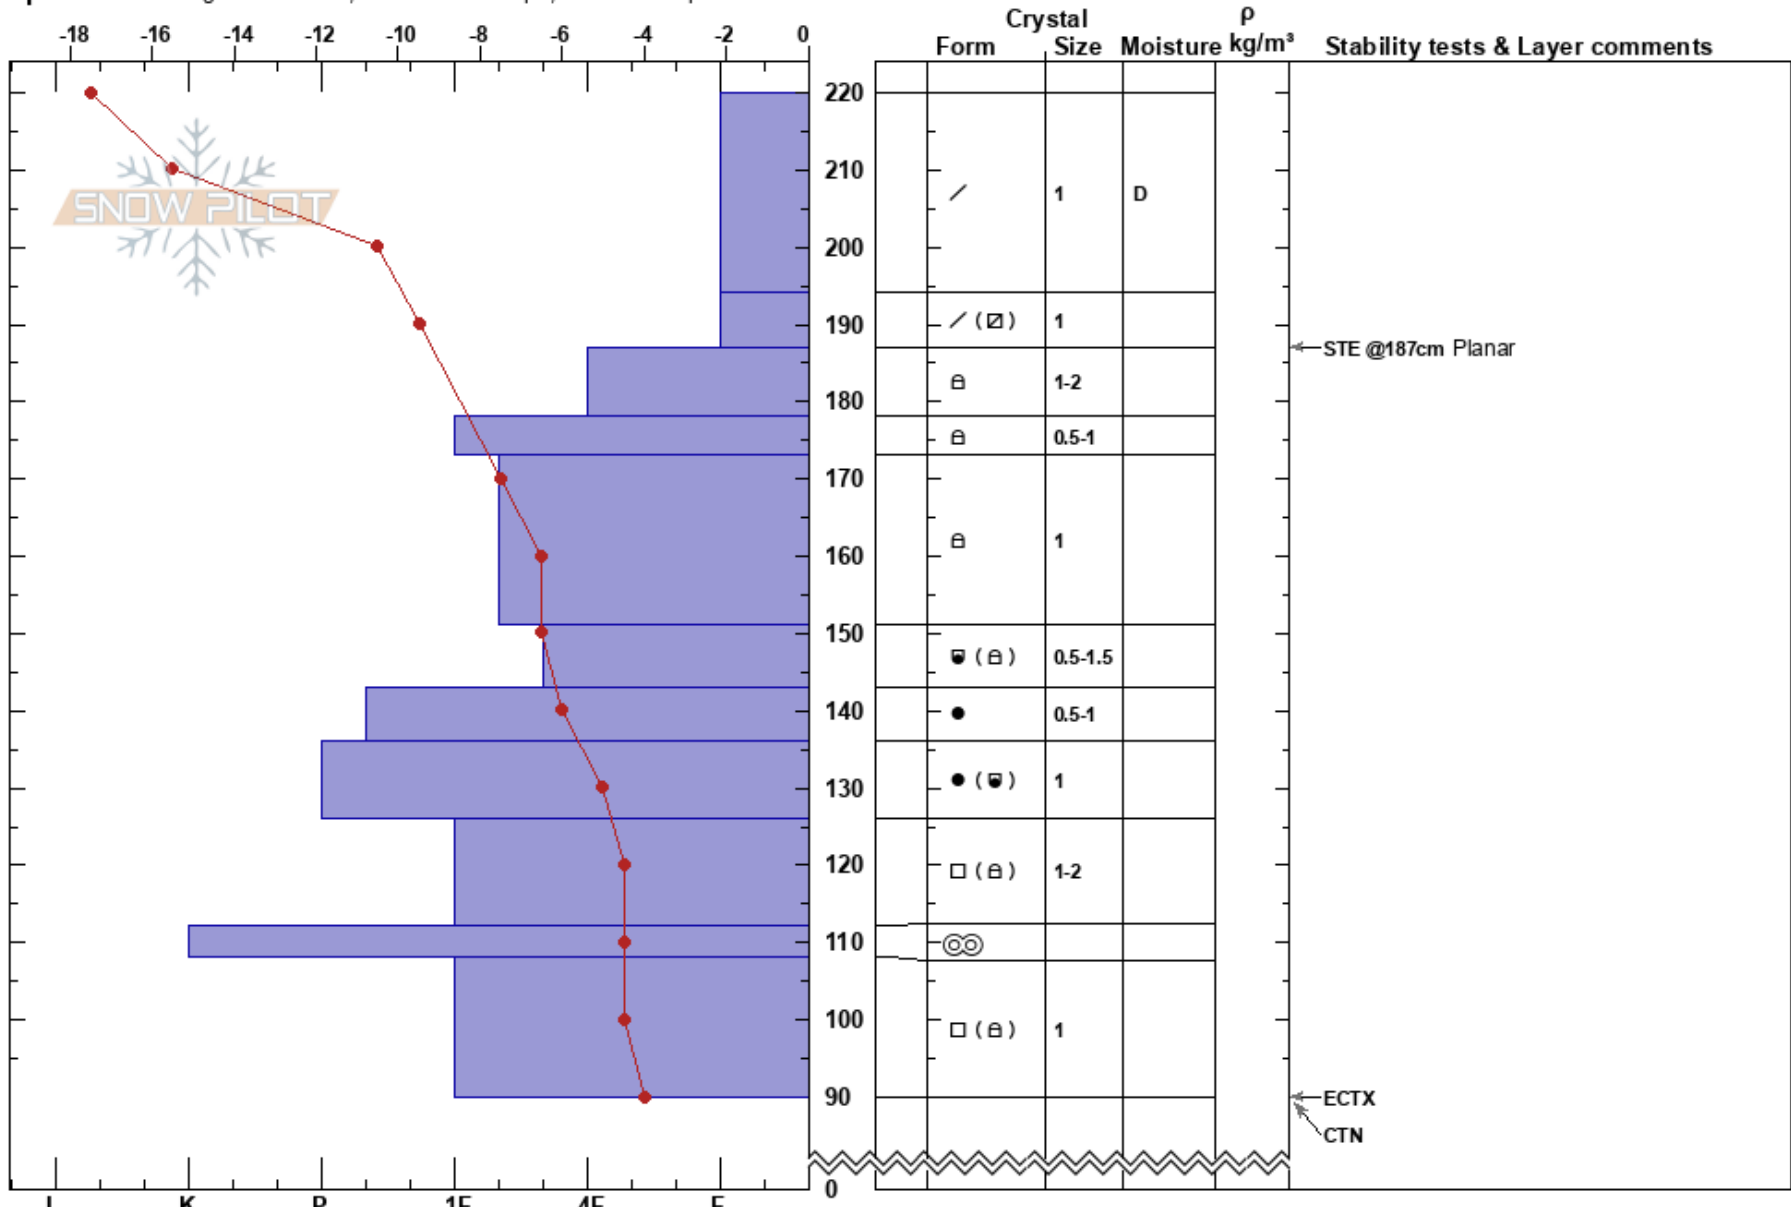

Butterball GrandTarghe  
 Teton Range  
 WY  
 Elevation: 2968 m  
 Aspect: W  
 Specifics: Pit dug in a Ski Area; Ski tracks on slope; We skied slope

Daniel Nagy  
 01/21/2018 - 12:50pm  
 Co-ord: 43.77766N, -110.92433W  
 Slope Angle: 35°  
 Wind Loading: previous

Stability: **HS:220**  
 Air Temperature: -10.5°C PF:25 108-90cm:Problematic layer  
 Sky Cover: CLR  
 Precipitation: NO  
 Wind: NW Light Breeze

Notes: