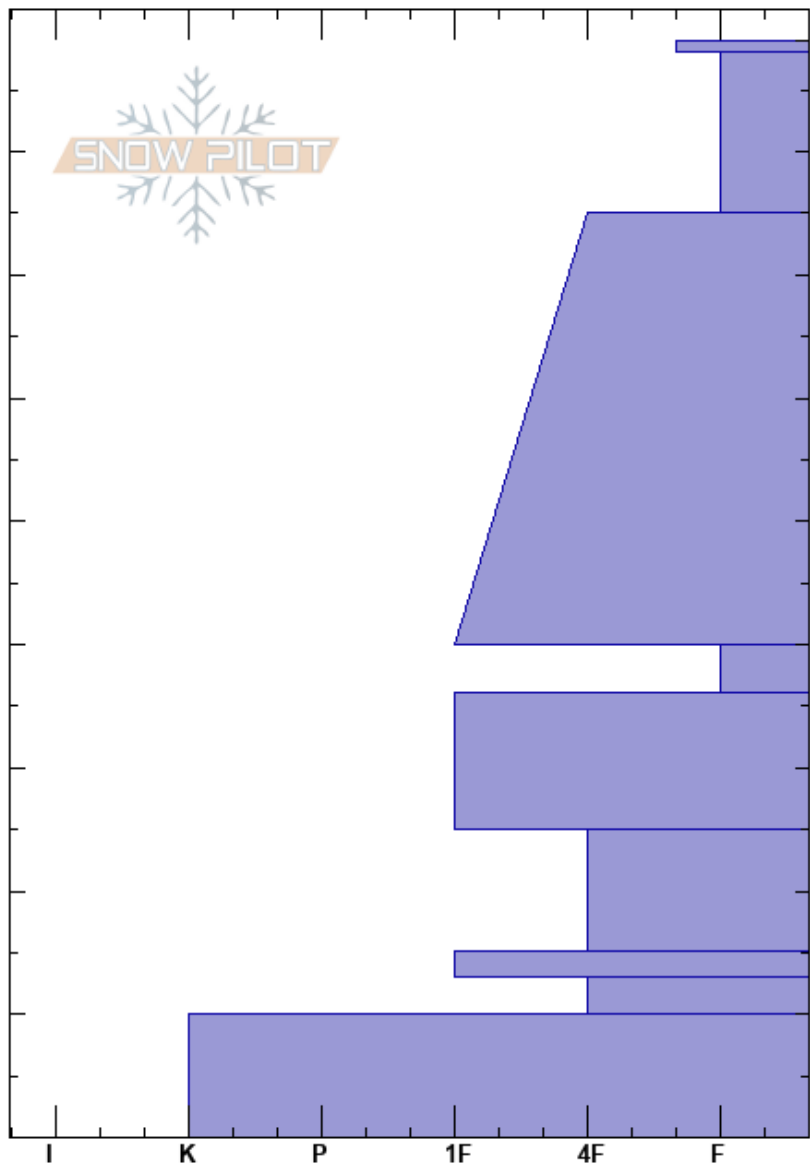

Box Elder W  
 American Fork  
 UT  
 Elevation: 8970 ft  
 Aspect: 290°  
 Specifics: Ski tracks on slope

McKinley Talty  
 12/31/2023 - 11:50am  
 Co-ord: 40.50323N, -111.69941W  
 Slope Angle: 29°  
 Wind Loading:

Stability: Good  
 Air Temperature:  
 Sky Cover: CLR  
 Precipitation: NO  
 Wind:

HS:89  
 89-88cm: Very brittle

Depth (cm)	Crystal		Moisture	$\rho$ kg/m <sup>3</sup>	Stability tests & Layer comments
	Form	Size			
89	⊙⊙				89-88cm: Very brittle
88			D		
70					← ECTN25 @70cm ← ECTN19 @70cm
60			D		
50					
40			D		
30			D		
20			D		
15			D		
10			D		
0					