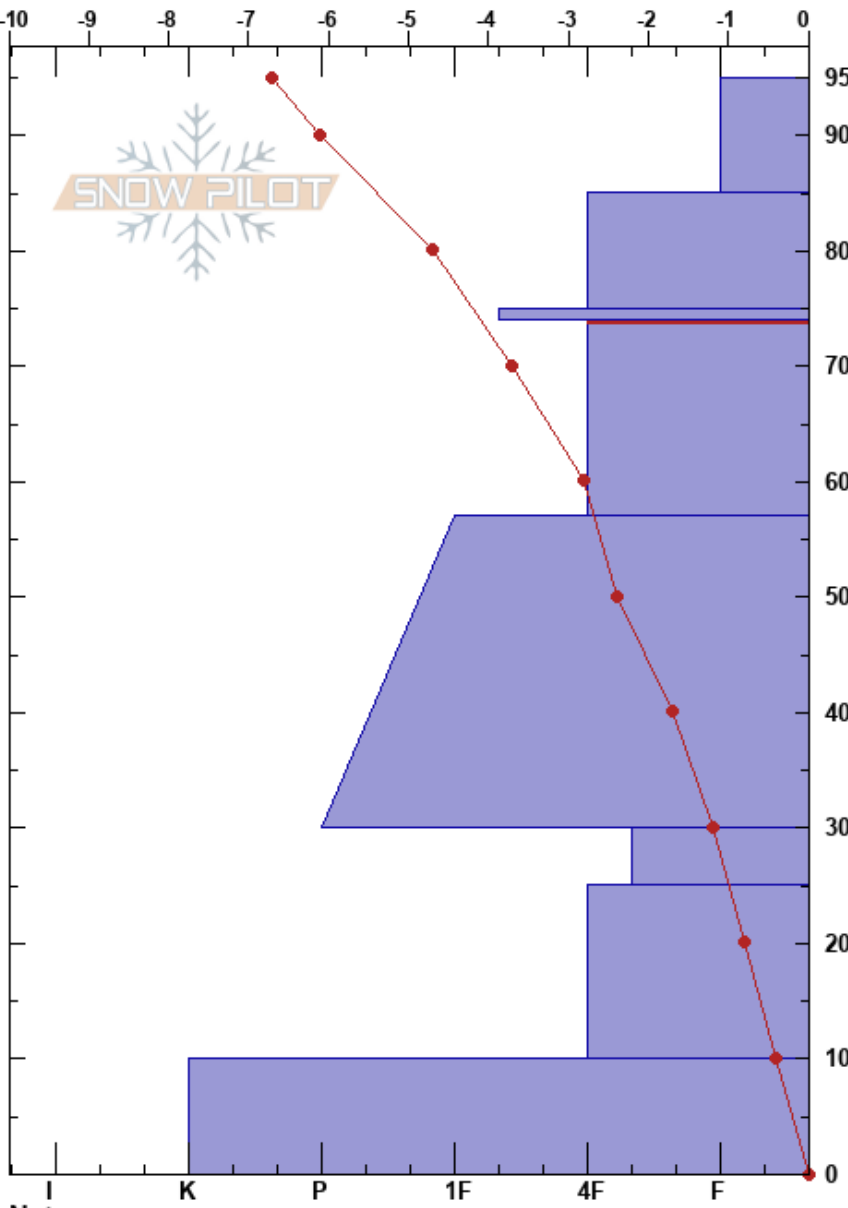

Box Elder NW
 American Fork
 UT
 Elevation: 9000 ft
 Aspect: 320°

McKinley Talty
 12/31/2023 - 11:20am
 Co-ord: 40.50330N, -111.69808W
 Slope Angle: 25°
 Wind Loading:

Stability: Good
 Air Temperature: -3.7°C
 Sky Cover: CLR
 Precipitation: NO
 Wind:

HS:95
 Layer Notes:
 74-57cm: Problematic layer

Specifics: Ski tracks on slope

Form	Crystal		Moisture	ρ kg/m ³	Stability tests & Layer comments
	Size				
☐	0.3				
/ (☐)	1(1)	D			
/ (☐)	1(1)	D			
☉☉					← ECTN16 @74cm ← ECTN21 @72cm
/ (☐)	1(1)	D			
☐	0.3-0.5	D			
☐	1-1.5	D			
☐	1	D			
☐					