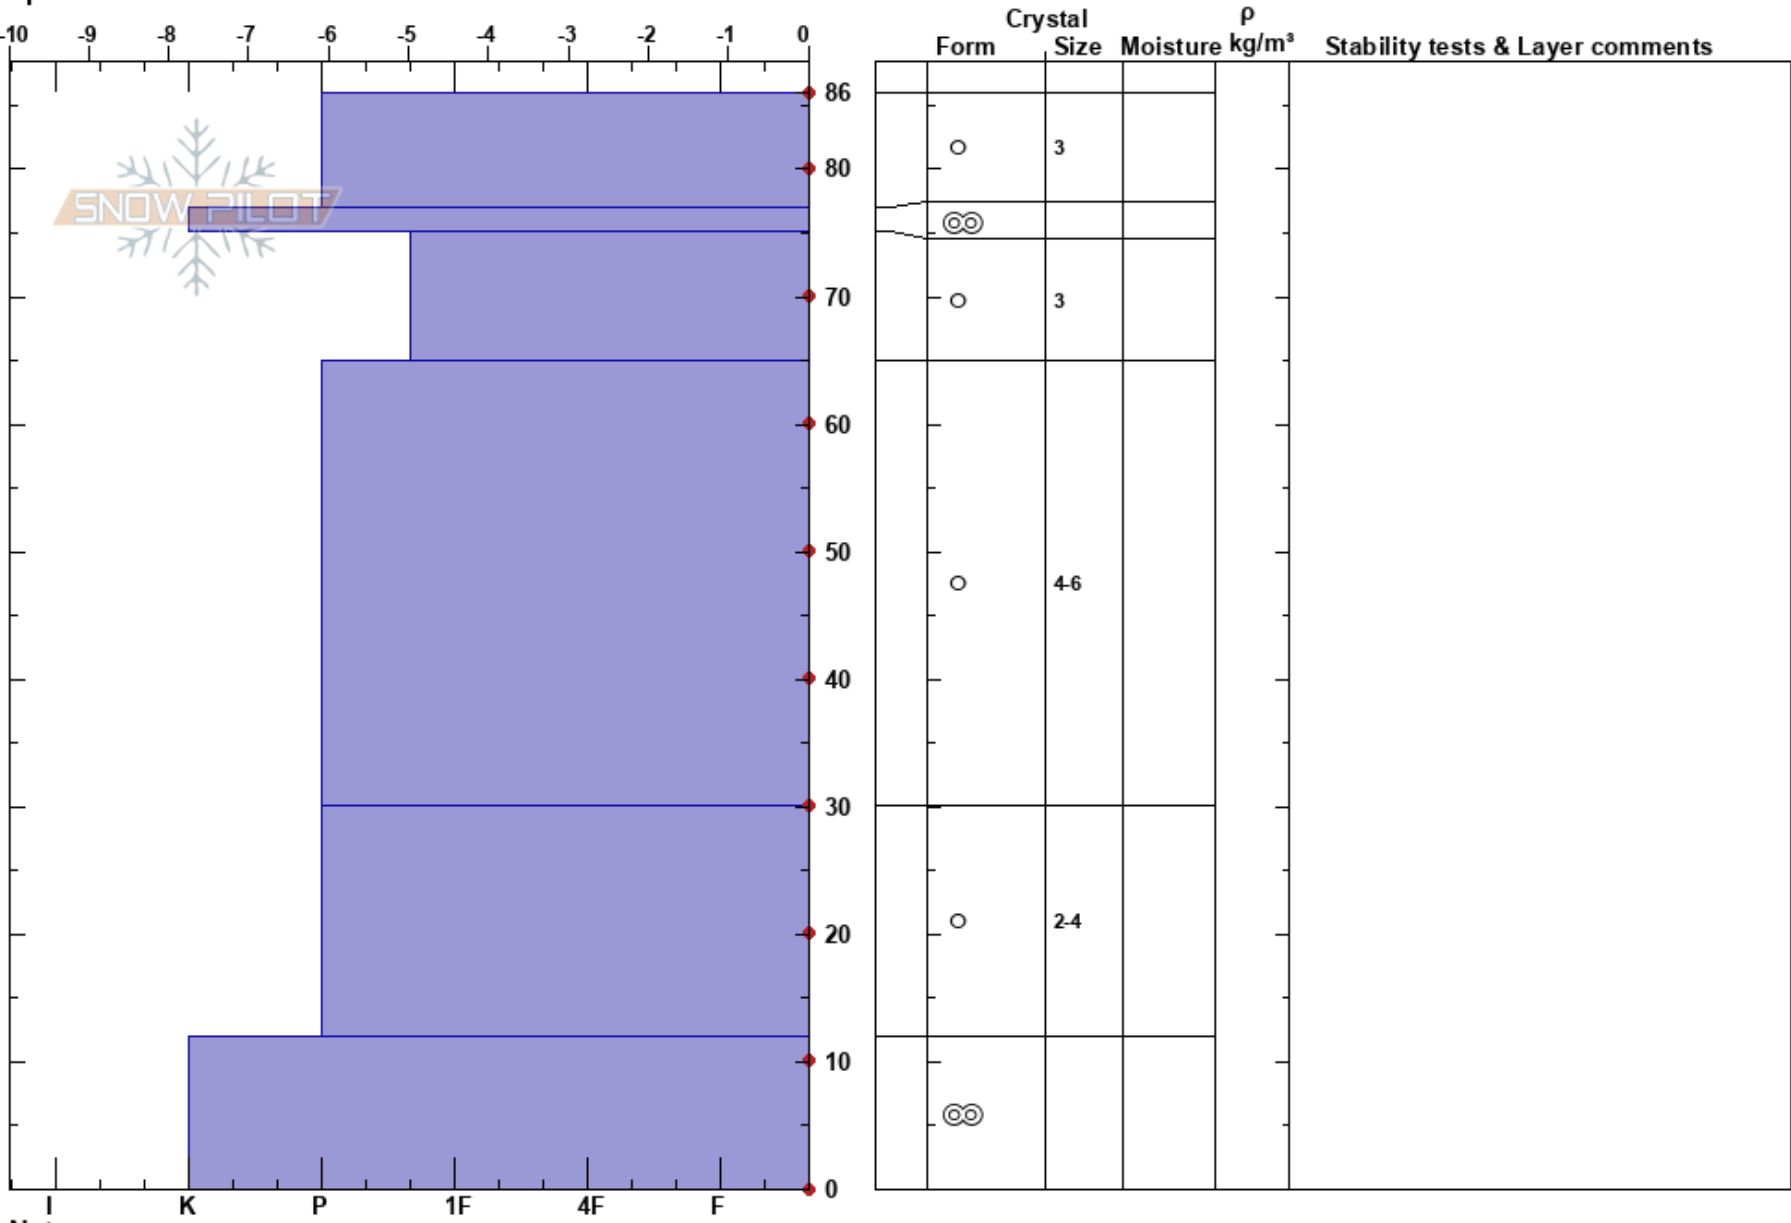

Spx Model Pit #1
 North Cascades, West
 WA
 Elevation: 4740 ft
 Aspect: NW
 Specifics:

Lee Lazzara
 12/21/2023 - 1:00pm
 Co-ord: 48.85127N, -121.68374W
 Slope Angle: 31°
 Wind Loading:

Stability: Good
 Air Temperature:
 Sky Cover:
 Precipitation:
 Wind:

HS:86
 77-75cm: Problematic layer

Notes: