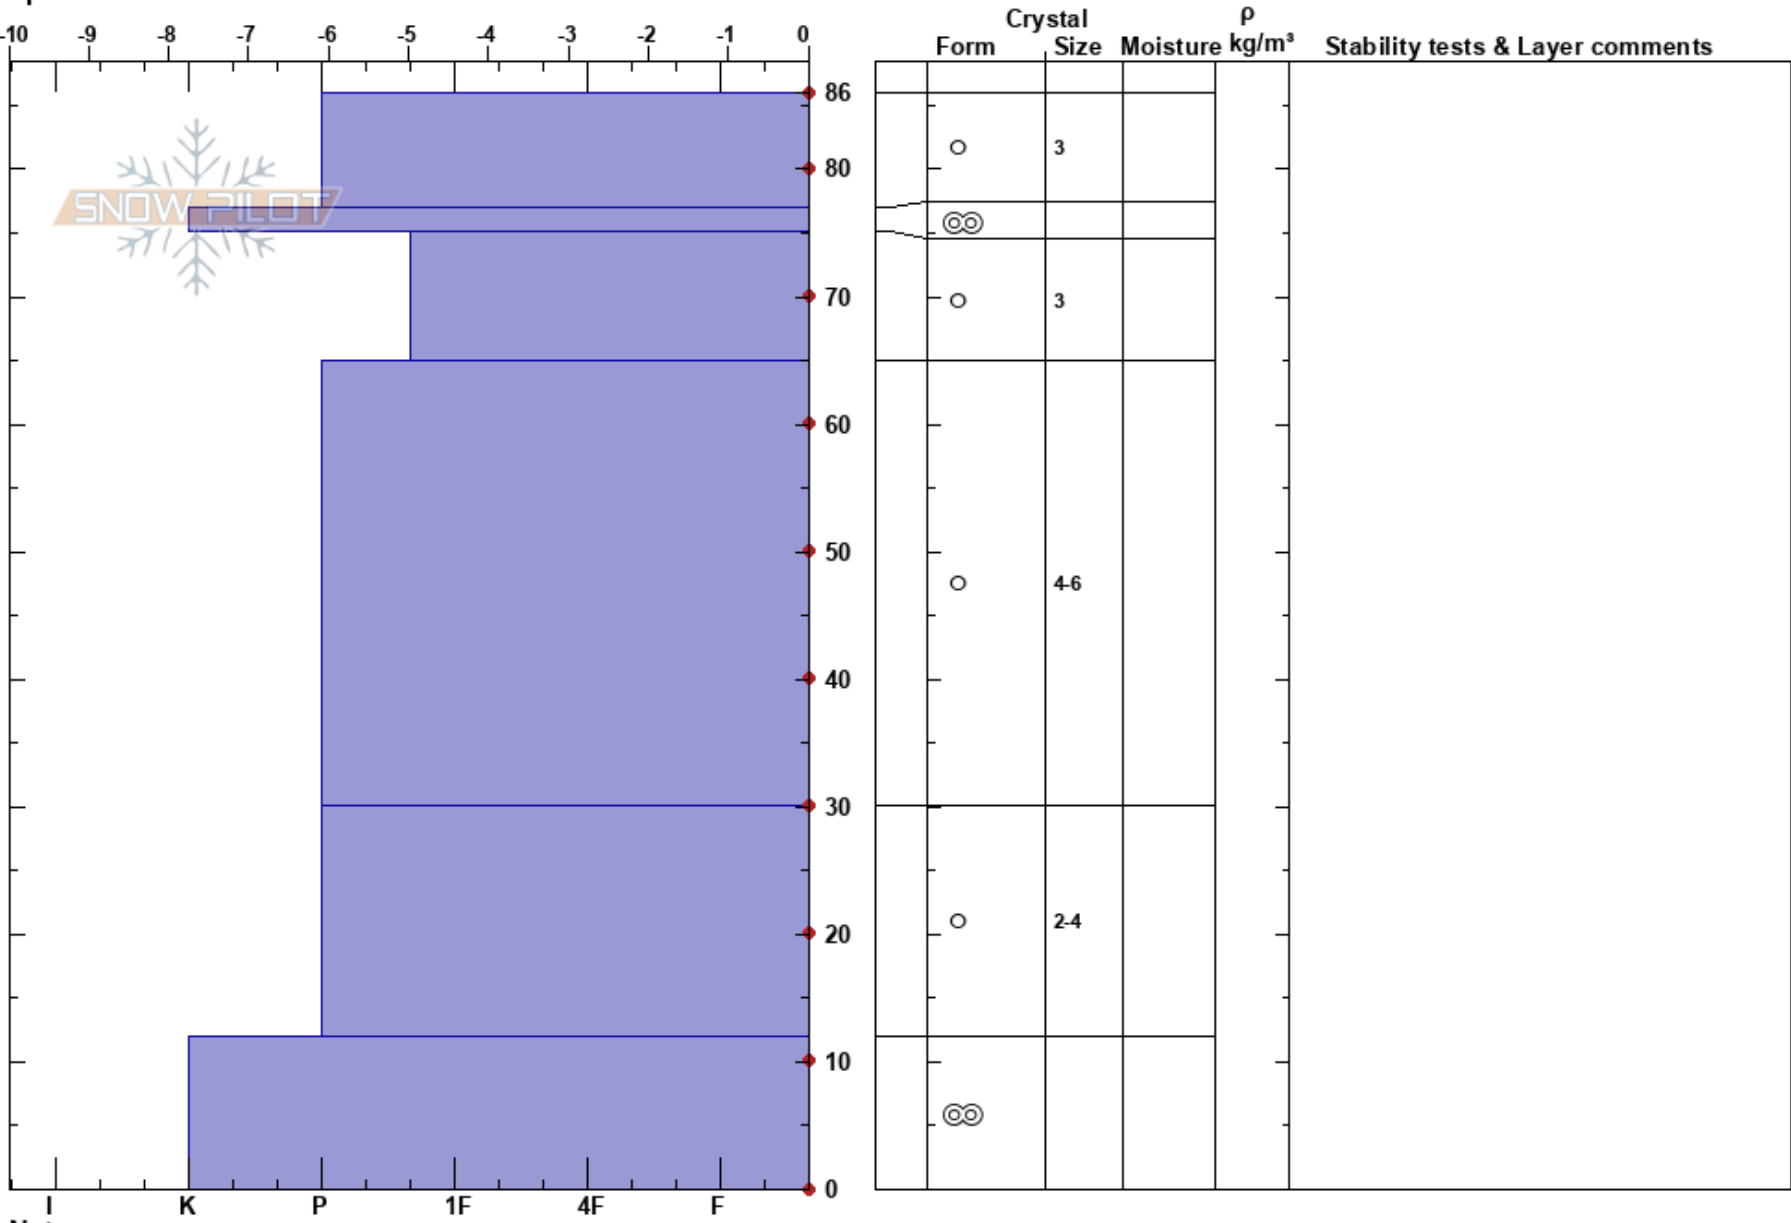

Spx Model Pit #1  
 North Cascades, West  
 WA  
 Elevation: 4740 ft  
 Aspect: NW  
 Specifics:

Lee Lazzara  
 12/21/2023 - 1:00pm  
 Co-ord: 48.85127N, -121.68374W  
 Slope Angle: 31°  
 Wind Loading:

Stability: Good  
 Air Temperature:  
 Sky Cover:  
 Precipitation:  
 Wind:  
 HS:86  
 77-75cm: Problematic layer

Notes: