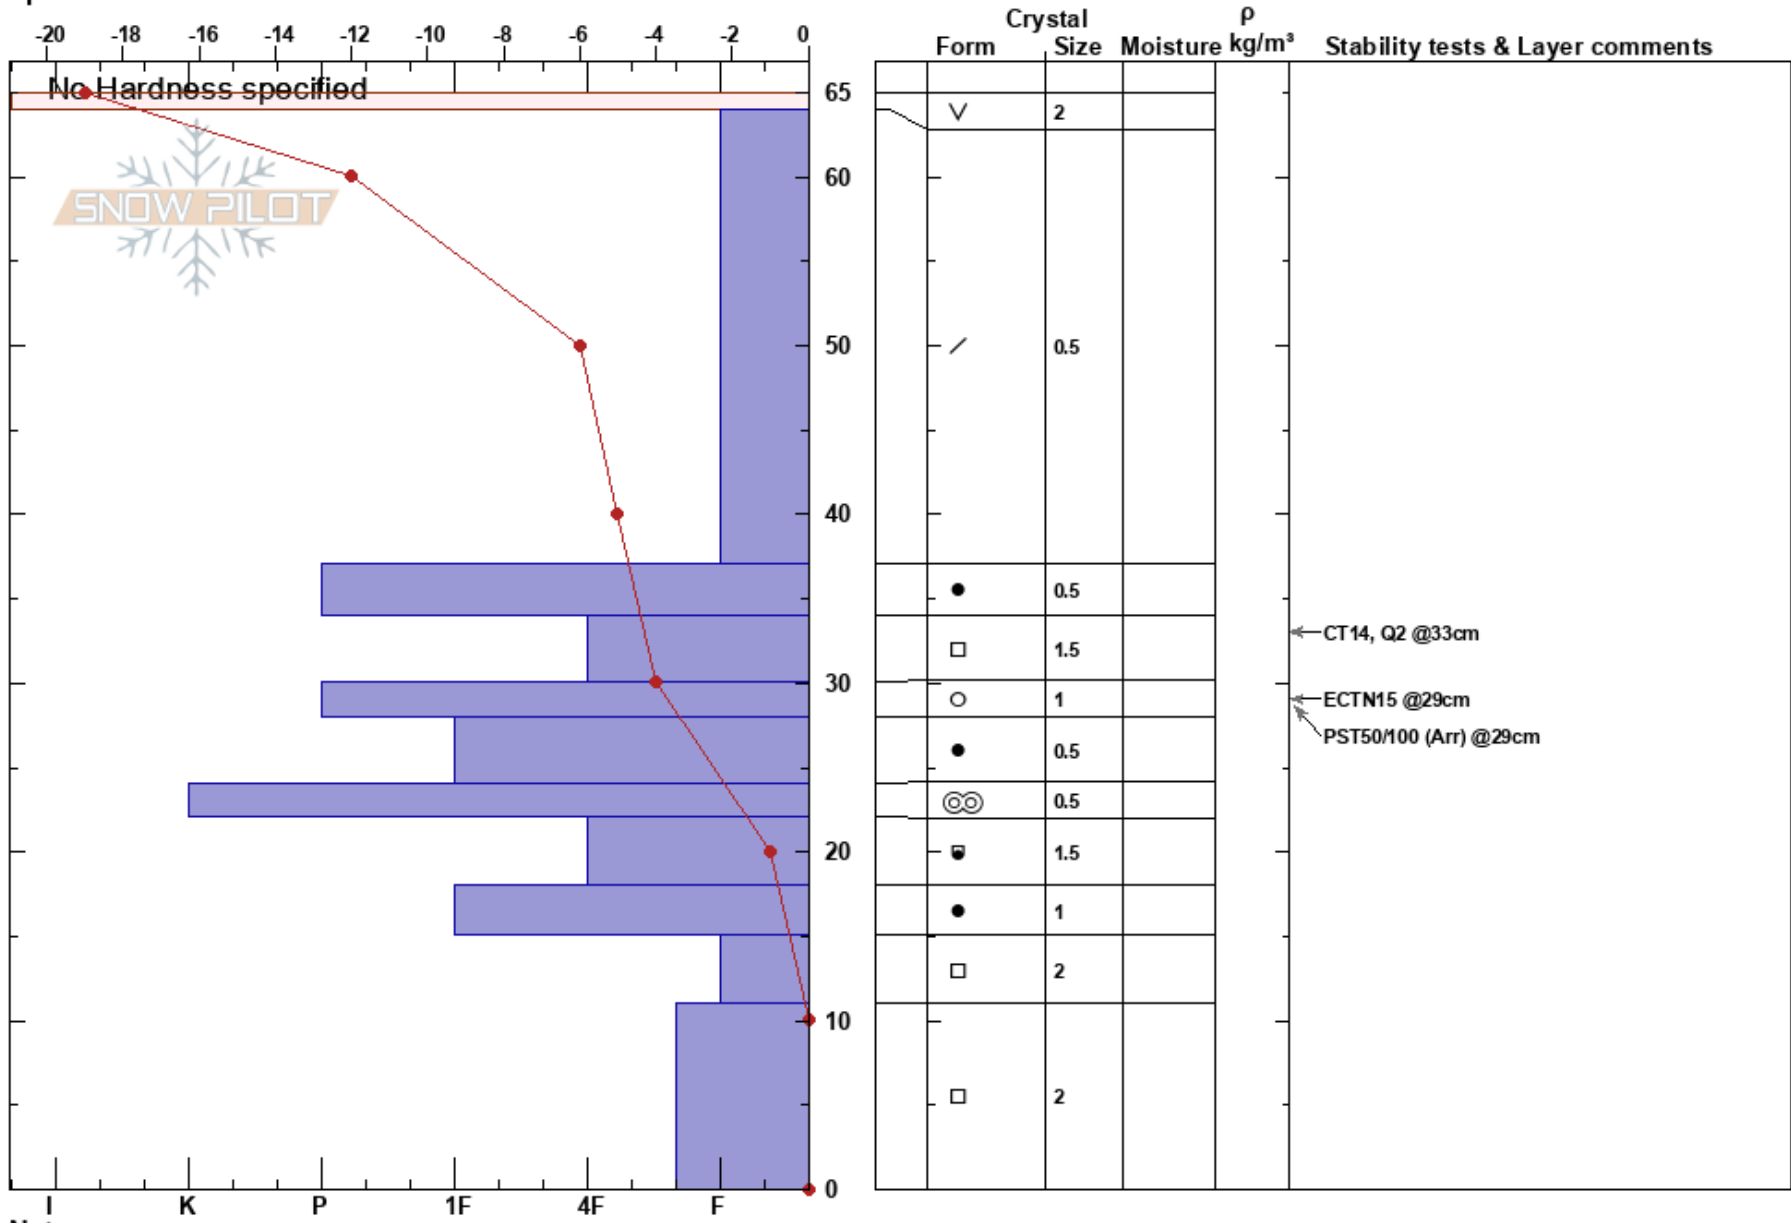

Cabin Creek Ridge
 Boulder
 ID
 Elevation: 9077 ft
 Aspect: W
 Specifics:

Doug Bernard
 01/20/2018 - 10:50am
 Co-ord: 43.88706N, -114.71558W
 Slope Angle: 25°
 Wind Loading: previous

Stability: HS:65
 Air Temperature: -13°C PS: 10 34-30cm: Problematic layer
 Sky Cover: SCT
 Precipitation: NO
 Wind: W Light Breeze

Notes: Pit and testing with Natalie Spencer