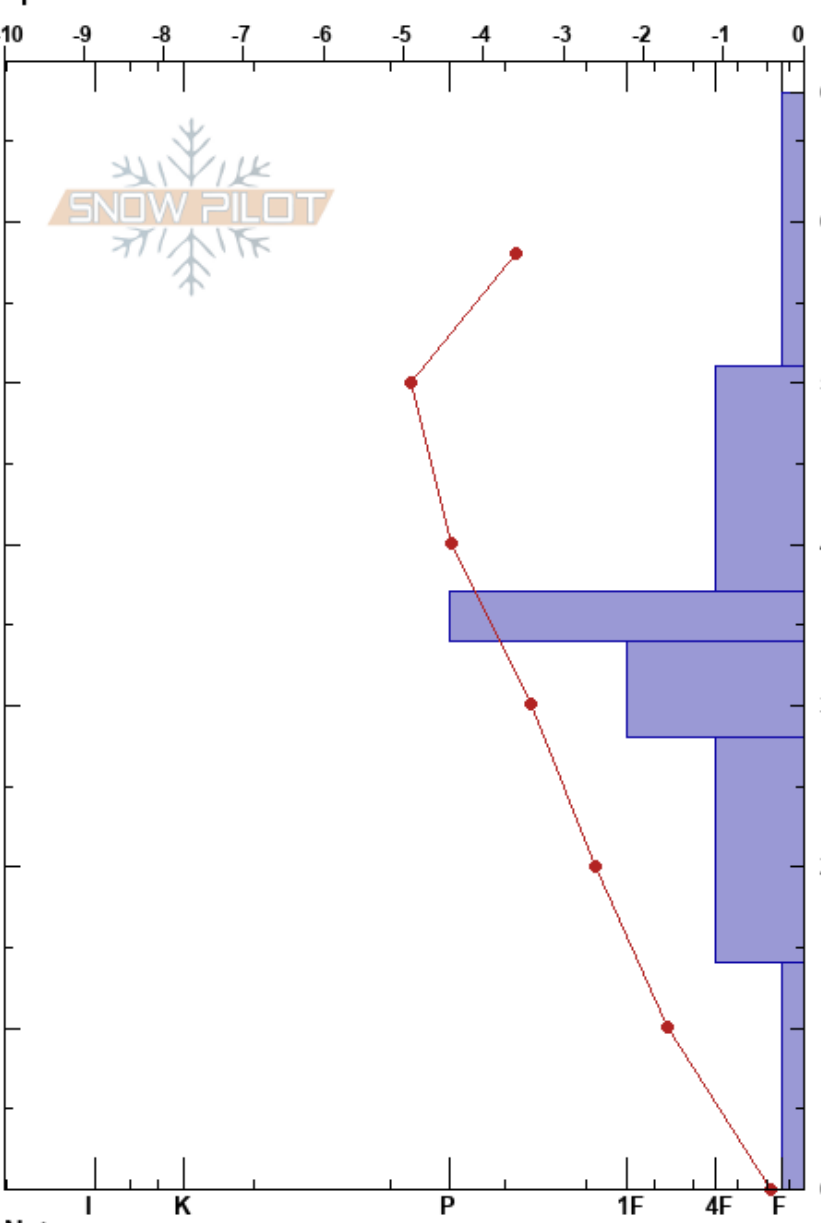

Wheeler Flats Weekly  
 Sunshine Village  
 AB  
 Elevation: 2160 m  
 Aspect:  
 Specifics:

Sunshine Village  
 31/12/2023 - 13:18  
 Co-ord:  
 Slope Angle: 0°  
 Wind Loading:

Stability:  
 Air Temperature: 0°C  
 Sky Cover: BKN  
 Precipitation: S-1  
 Wind: SW Light Breeze

HS:68 Layer Notes:

Form	Crystal		Moisture	$\rho$ kg/m <sup>3</sup>	Stability tests & Layer comments
	Size				
				150	
□	0.5-1		D		
				230	
□	1		D		
⊙⊙			D		
				300	
□	1-1.5		D		
				250	
□	1.5-3		D		
				230	
□ (∧)	2-3(6)		D		

CT30, SC @0cm  
 CTN

Notes:

I K P 1F 4F F