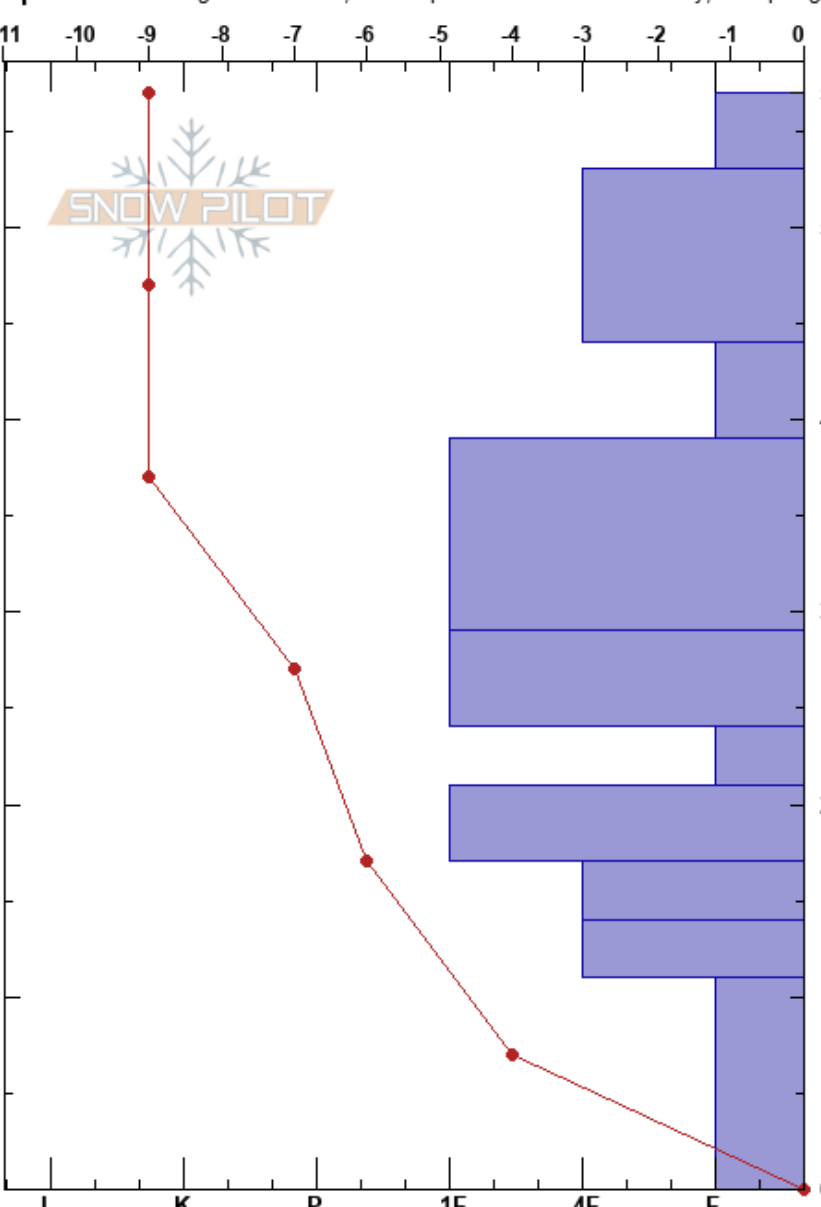

Nitro
 Sangre de Cristo Range
 NM
 Elevation: 3197 m
 Aspect: 15°

Creighton Platt
 12/31/2023 - 1:00pm
 Co-ord: 36.37627N, -105.22581W
 Slope Angle: 20°
 Wind Loading: previous

Stability:
 Air Temperature: -4°C
 Sky Cover: CLR
 Precipitation: NO
 Wind: NE Calm

HS:57
 PF:30
 PS:15
 11-0cm: Problematic layer

Specifics: Pit dug in a Ski Area; Pit is representative of backcountry; Collapsing, localized; Ski tracks on slope; We skied slope

Crystal Form	Size	Moisture	ρ kg/m ³	Stability tests & Layer comments
V	1-1.5			
W	0.3-0.5			
B	0.3-0.5			
□	0.5-1			
W	0.5-1			
A	2-4			
B	0.5-1			
B	0.5-1			
□	0.5-1			
△	2-4			← ECTP24 @5cm
				← ECTP18 @0cm Q2 on Ground