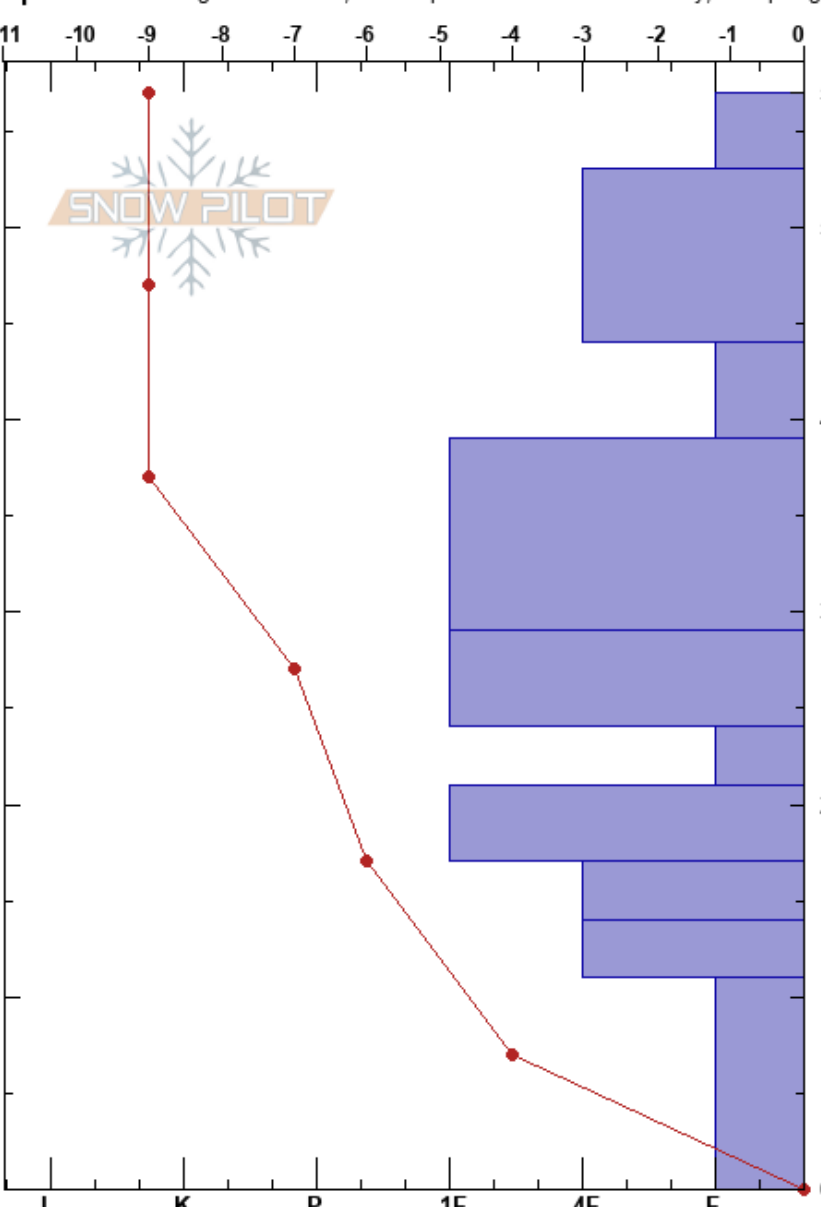

Nitro
 Sangre de Cristo Range
 NM
 Elevation: 3197 m
 Aspect: 15°

Creighton Platt
 12/31/2023 - 1:00pm
 Co-ord: 36.37627N, -105.22581W
 Slope Angle: 20°
 Wind Loading: previous

Stability:
 Air Temperature: -4°C
 Sky Cover: CLR
 Precipitation: NO
 Wind: NE Calm

HS:57
 PF:30
 PS:15
 11-0cm: Problematic layer

Specifics: Pit dug in a Ski Area; Pit is representative of backcountry; Collapsing, localized; Ski tracks on slope; We skied slope

Crystal Form	Size	Moisture	ρ kg/m ³	Stability tests & Layer comments
V	1-1.5			
W	0.3-0.5			
B	0.3-0.5			
Q	0.5-1			
W	0.5-1			
A	2-4			
B	0.5-1			
B	0.5-1			
Q	0.5-1			
A	2-4			← ECTP24 @5cm
				← ECTP18 @0cm Q2 on Ground