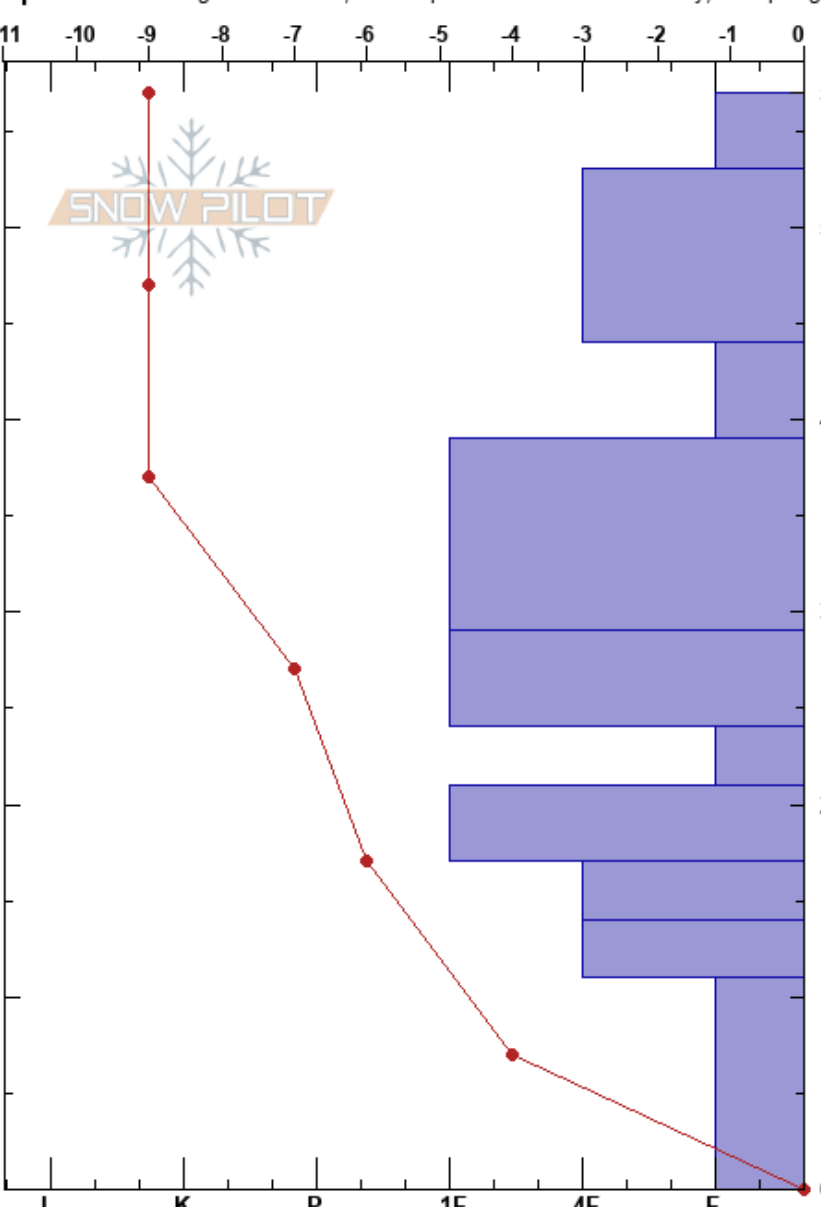

Nitro  
Sangre de Cristo Range  
NM  
Elevation: 3197 m  
Aspect: 15°

Creighton Platt  
12/31/2023 - 1:00pm  
Co-ord: 36.37627N, -105.22581W  
Slope Angle: 20°  
Wind Loading: previous

Stability: **HS:57**  
Air Temperature: -4°C  
Sky Cover: CLR  
Precipitation: NO  
Wind: NE Calm  
PF:30  
PS: 15  
11-0cm: Problematic layer

**Specifics:** Pit dug in a Ski Area; Pit is representative of backcountry; Collapsing, localized; Ski tracks on slope; We skied slope

Crystal Form	Crystal Size	Moisture	$\rho$ kg/m <sup>3</sup>	Stability tests & Layer comments
V	1-1.5			
⊖	0.3-0.5			
⊖	0.3-0.5			
□	0.5-1			
⊖	0.5-1			
⋈	2-4			
⊖	0.5-1			
⊖	0.5-1			
□	0.5-1			
⋈	2-4			

Notes:

← ECTP24 @5cm  
← ECTP18 @0cm Q2 on Ground