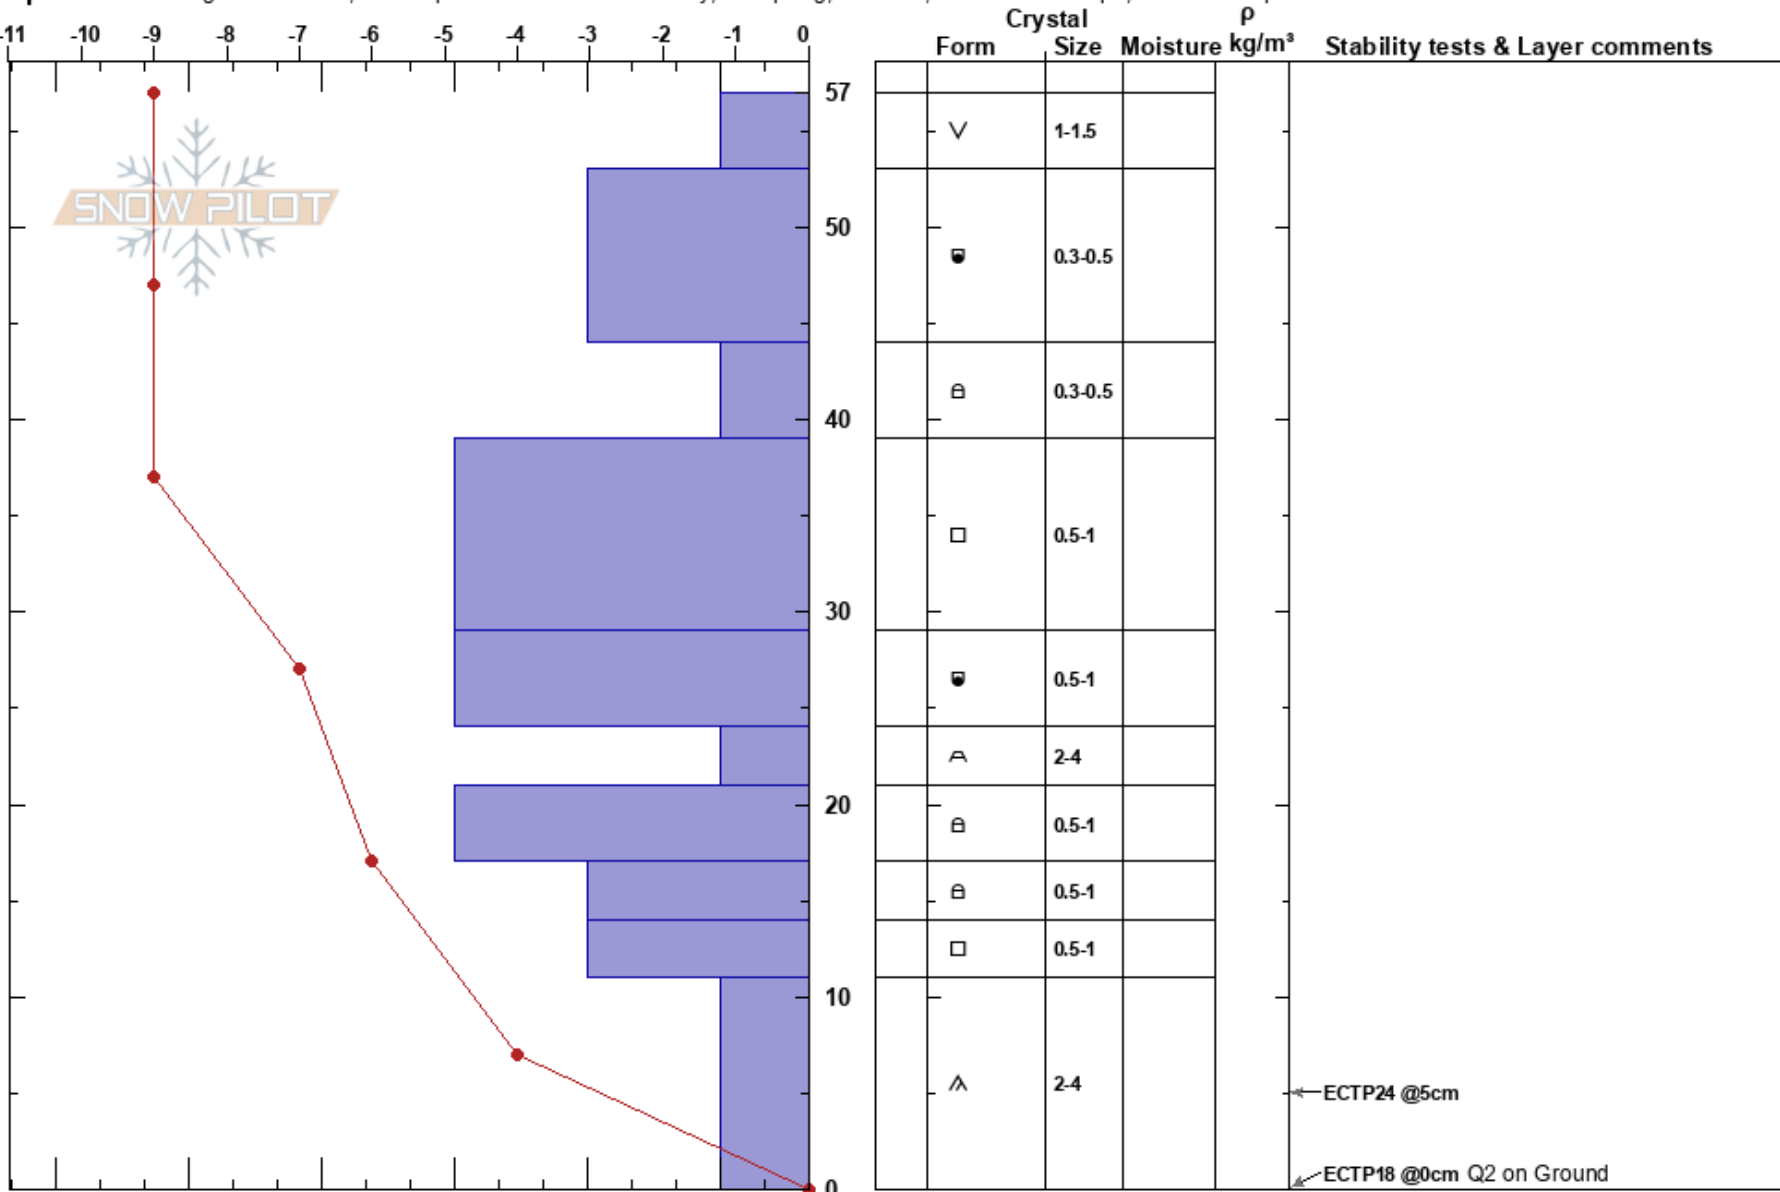

Nitro
Sangre de Cristo Range
NM

Creighton Platt
12/31/2023 - 1:00pm
Co-ord: 36.37627N, -105.22581W
Slope Angle: 20°
Aspect: 15°
Wind Loading: previous

Stability: **HS:57**
Air Temperature: -4°C
Sky Cover: CLR
Precipitation: NO
Wind: NE Calm
PF:30
PS: 15
11-0cm: Problematic layer

Specifics: Pit dug in a Ski Area; Pit is representative of backcountry; Collapsing, localized; Ski tracks on slope; We skied slope

Notes: