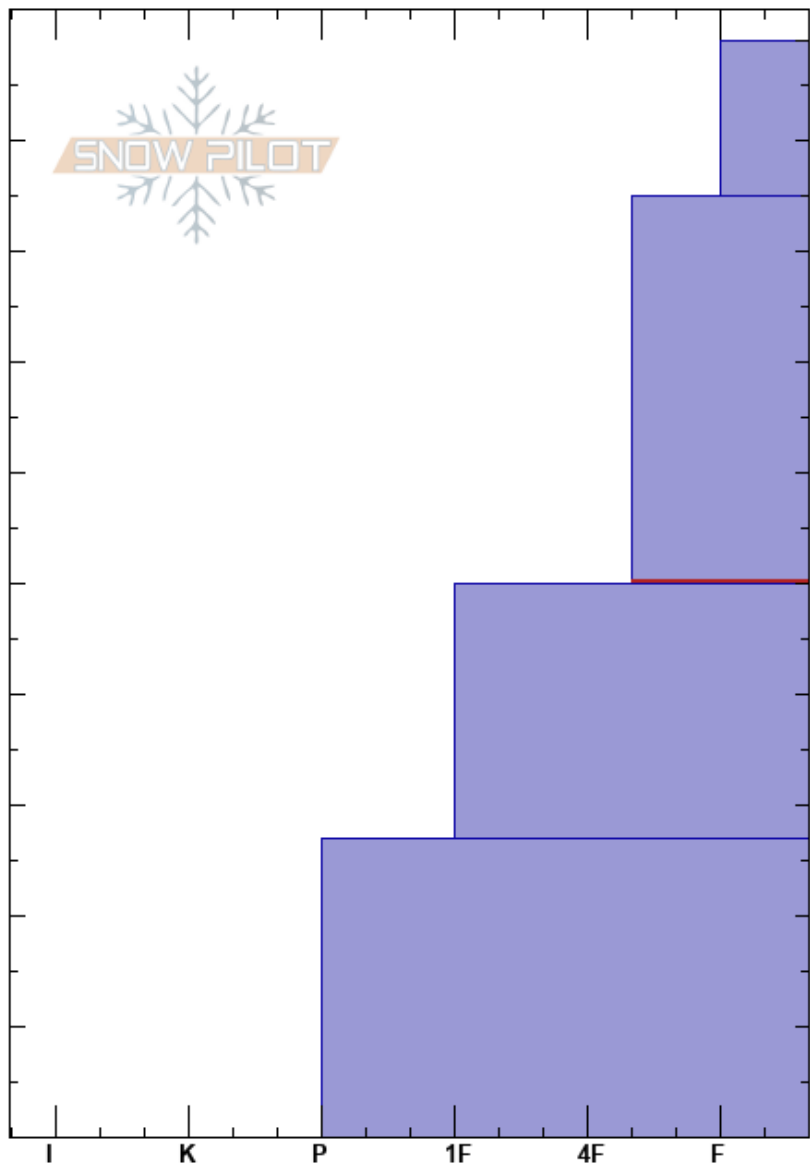

Shot 1 Shoulder
 Teton Range
 WY
 Elevation: 8500 ft
 Aspect: 135°
 Specifics: We skied slope

David Cain
 12/25/2023 - 3:03pm
 Co-ord:
 Slope Angle: 37°
 Wind Loading: no

Stability: Very Good
 Air Temperature:
 Sky Cover: CLR
 Precipitation: NO
 Wind: N Calm

HS:99
 Layer Notes:
 85-50cm: Problematic layer
 27-0cm: some facets melted together

Crystal Form	Crystal Size	Moisture	ρ kg/m ³	Stability tests & Layer comments
+	1			
.	0.3-0.5			
.	0.3			←ECTN21 @51cm BRK
□ (○)	3-4(3)			27-0cm: some facets melted together