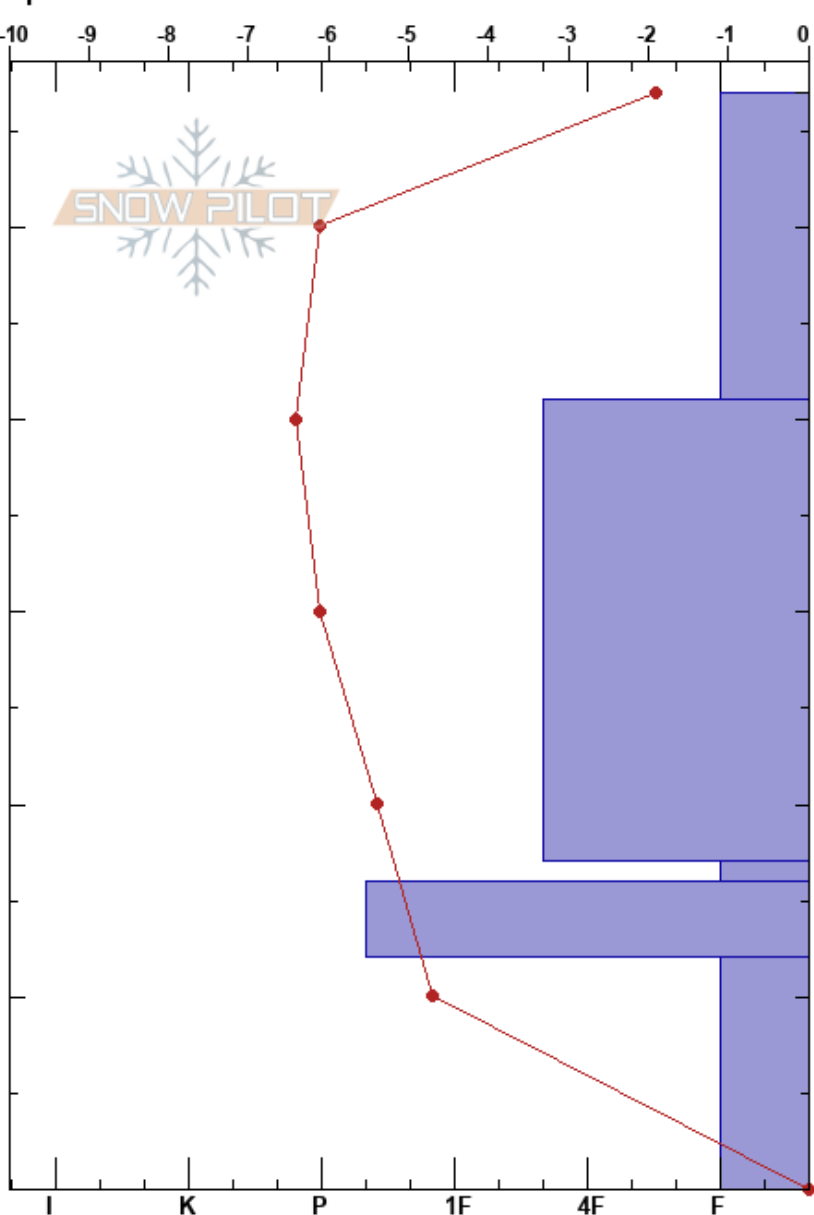

1st Bowl
 Wasatch Range
 UT
 Elevation: 9550 ft
 Aspect: NW
 Specifics:

Abby Owens
 12/30/2023 - 12:47pm
 Co-ord: 40.61319N, -111.54419E
 Slope Angle: 38°
 Wind Loading: yes

Stability:
 Air Temperature:
 Sky Cover: OVC
 Precipitation: S-1
 Wind: SW Moderate

HS:57
 PF:10 17-16cm:Problematic layer
 PS:10

Form	Crystal		ρ kg/m ³	Stability tests & Layer comments
	Size	Moisture		
/	1			
☐	1			← CT11 @41cm
☐ (∧)	1-2			← PST63/100 (End) @17cm
☉☉				
☐ (∧)	3-4(6)			
				← CT17 @1cm ← ECTX