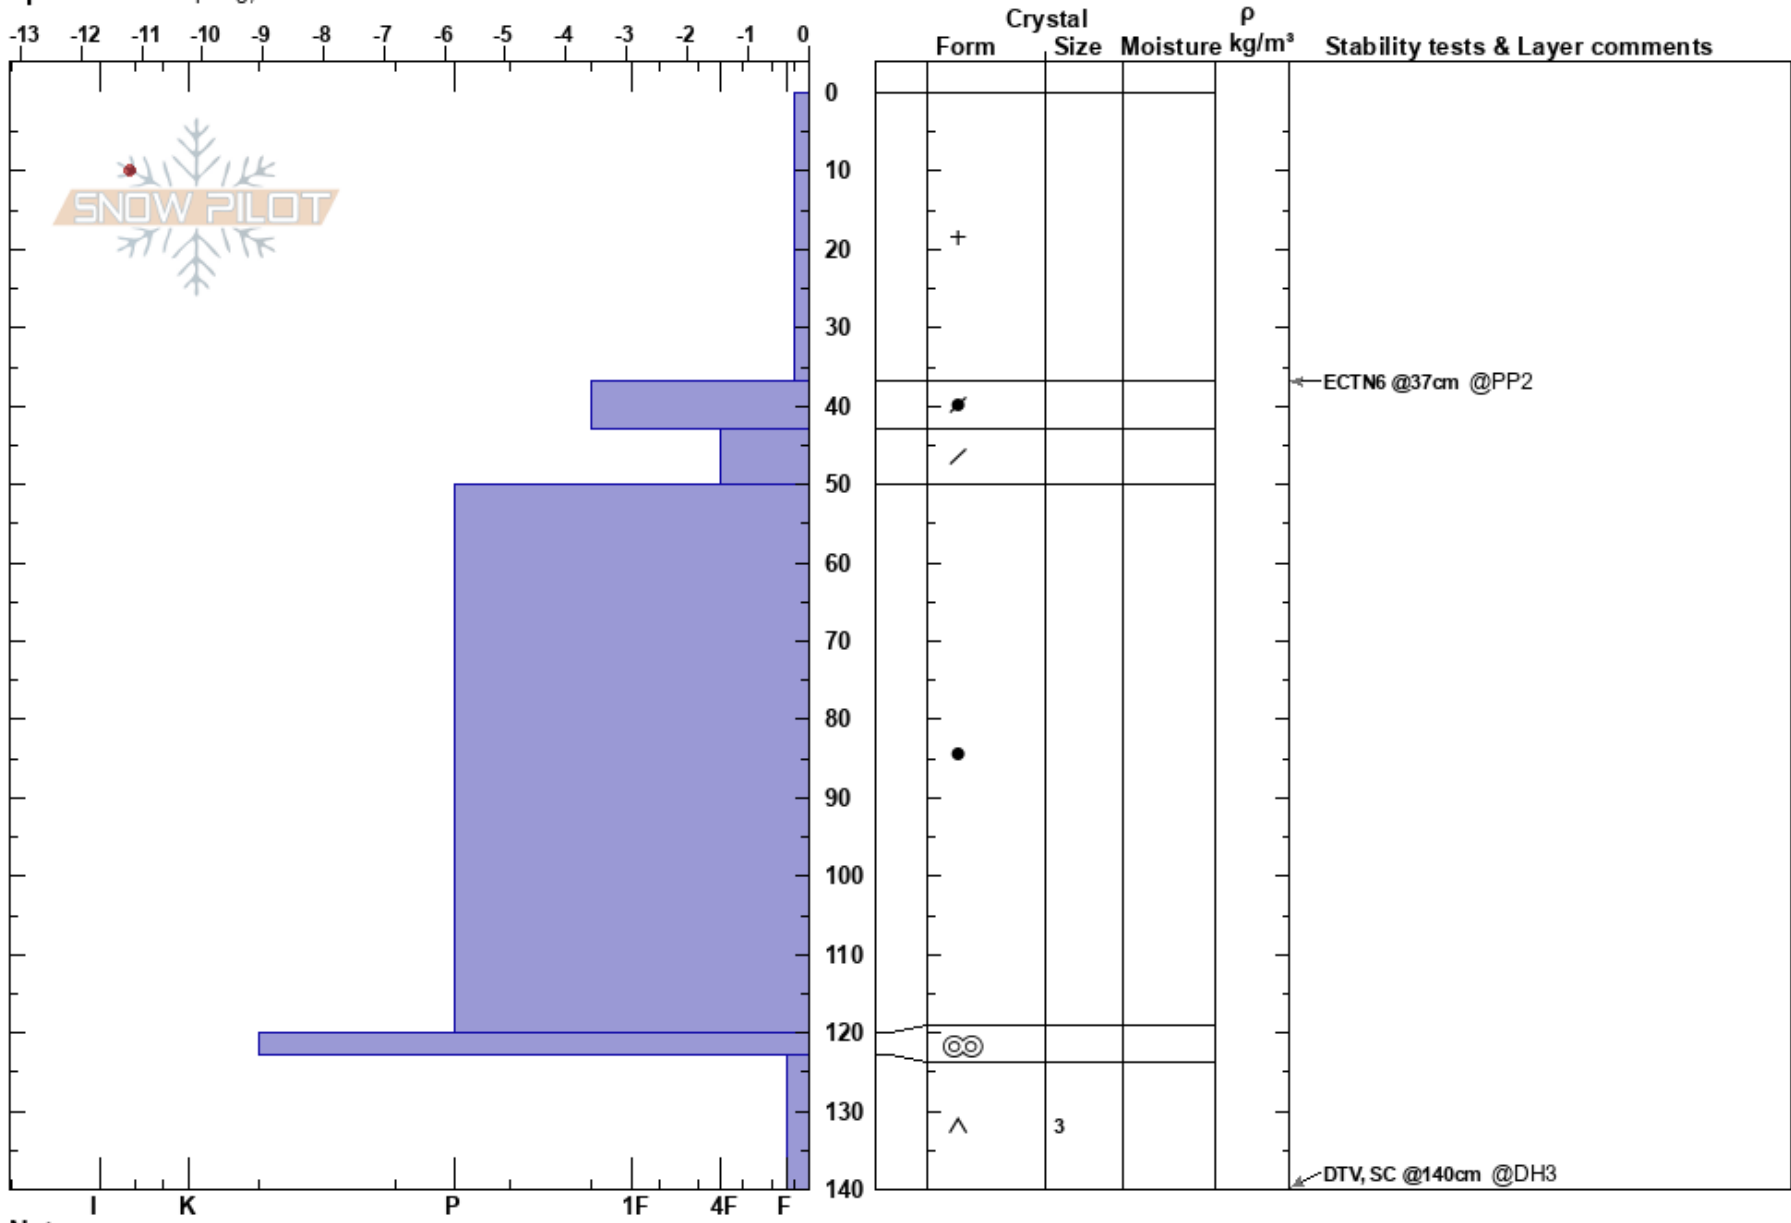

Borka hög TL
 Borkafället
 Sweden
Elevation: 880 m
Aspect: SE

Stefan Lundin
 31/12/2023 - 13:00
Co-ord: 65.20370N, 15.49276E
Slope Angle: 28°
Wind Loading: no

Stability:
Air Temperature: -16°C **HS:**140
Sky Cover: BKN **PF:**40
Precipitation: NO
Wind: E Light Breeze

Layer Notes:

Specifics: Collapsing, localizer

Notes: