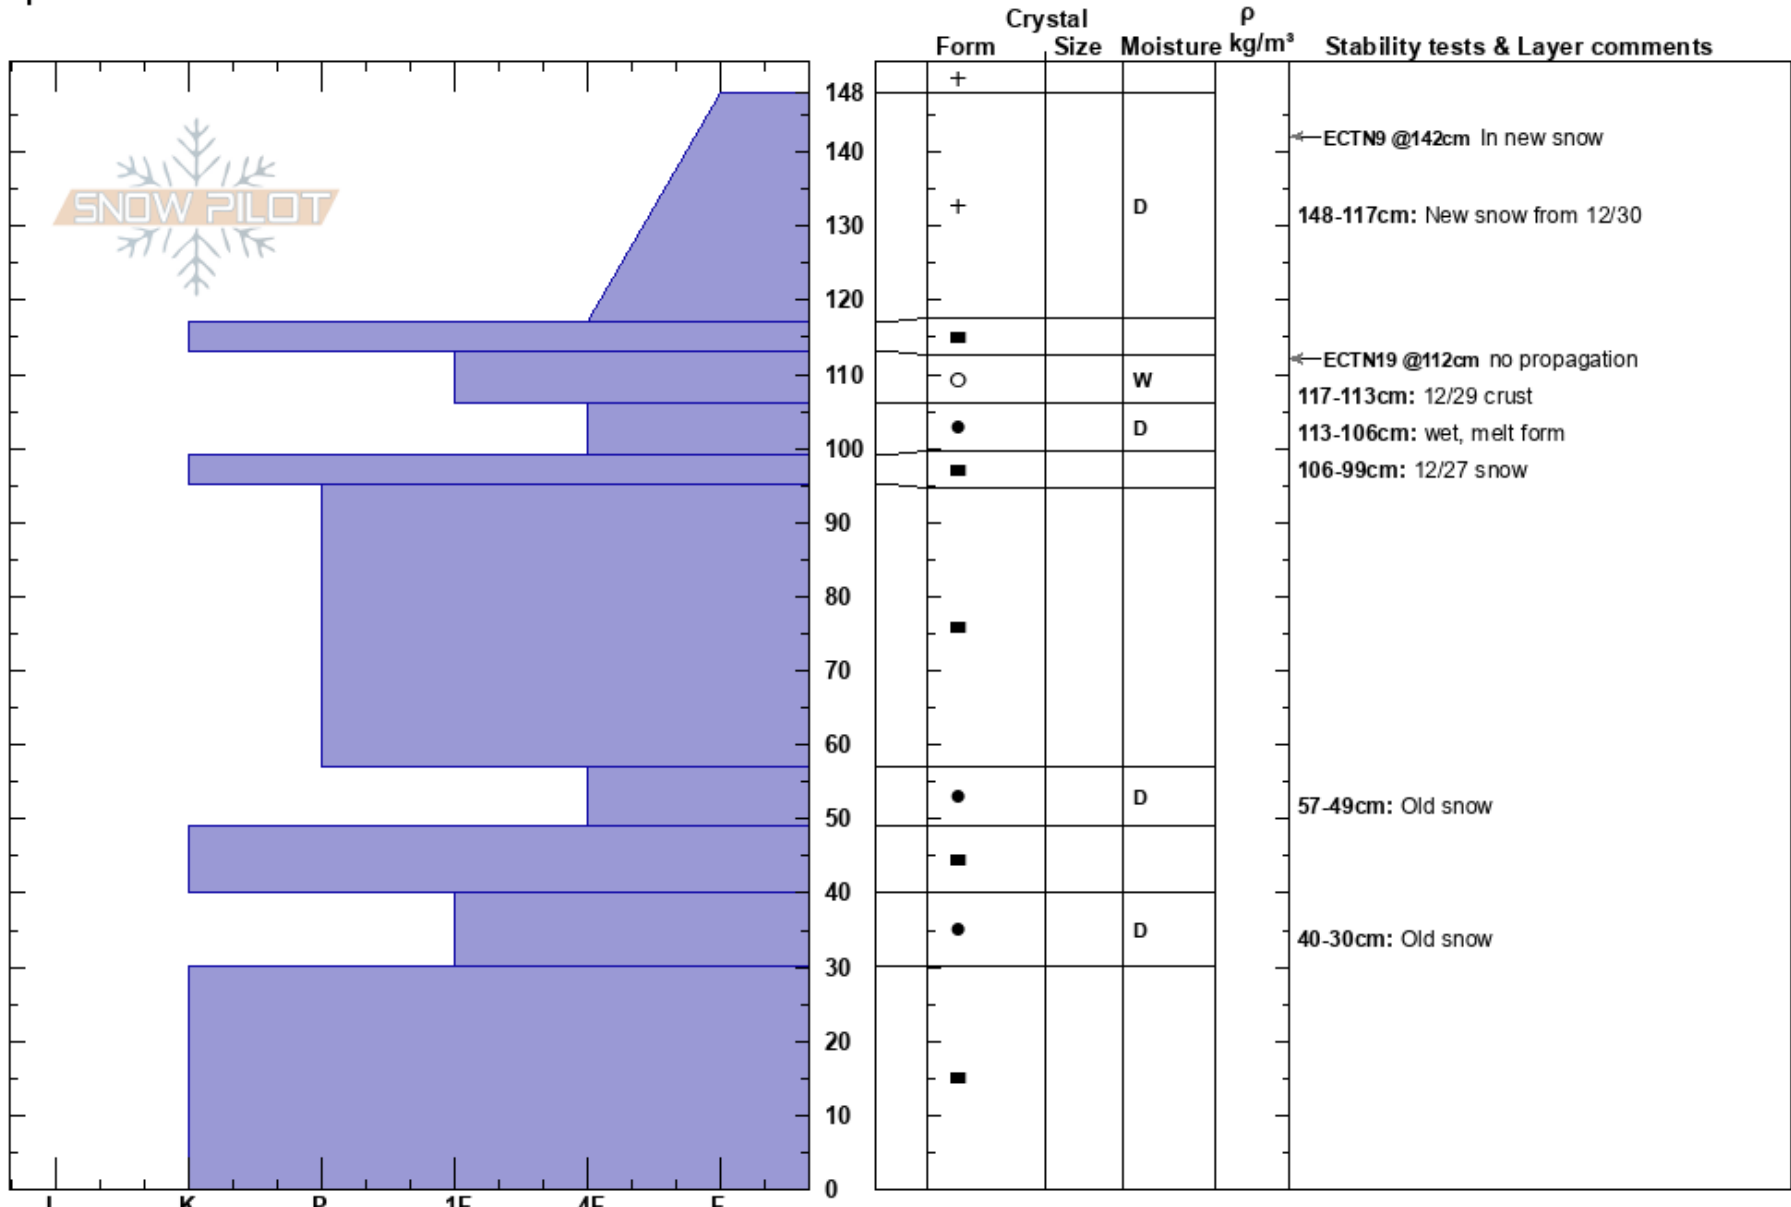

Old Ski Bowl 12.30.23
 Mt. Shasta
 CA
 Elevation: 8600 ft
 Aspect: SE
 Specifics:

Samuel Clairmont
 12/30/2023 - 11:30am
 Co-ord: 41.37186N, -122.20119W
 Slope Angle: 20°
 Wind Loading: no

Stability:
 Air Temperature: -4°C
 Sky Cover: OVC
 Precipitation: S-1
 Wind: W Light Breeze

HS:148
 PF:30
 PS:17
 148-117cm: New snow from 12/30
 117-113cm: 12/29 crust
 113-106cm: wet, melt form
 106-99cm: 12/27 snow
 57-49cm: Old snow
 [More Layer Comments below]

Notes: Location is on a small rolling slope within Old Ski Bowl. . Additional Layer Comments: 30-40cm: Old snow;