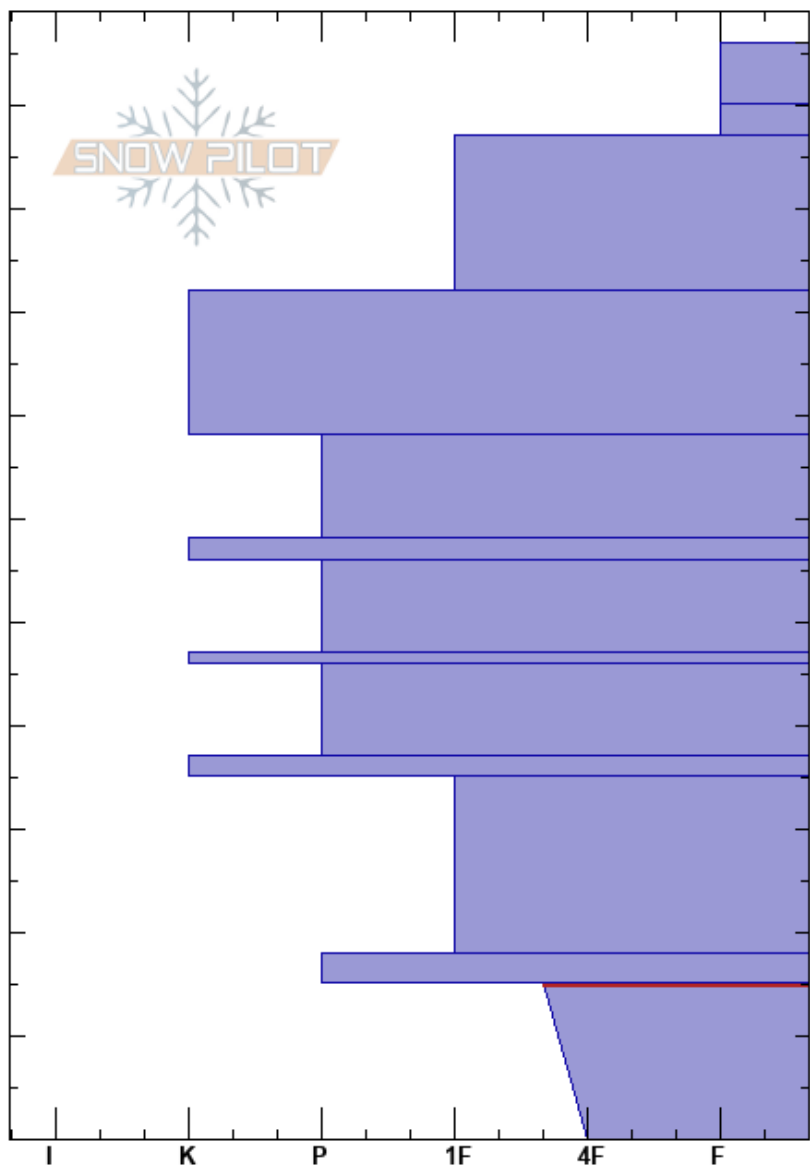

Castle Peak zonedec 30
 Castle Peak Area
 CA
 Elevation: 8153 ft
 Aspect: 8°
 Specifics: Ski tracks on slope; We skied slope

peter terwilliger
 12/30/2023 - 12:30pm
 Co-ord: 39.36571N, -120.36196W
 Slope Angle: 25°
 Wind Loading: no

Stability: Good
 Air Temperature:
 Sky Cover: BKN
 Precipitation: S-1
 Wind: N Light Breeze

HS:106
 PF:18 15-0cm: Problematic layer
 PS:8

Height (m)	Crystal		Moisture	ρ kg/m ³	Stability tests & Layer comments
	Form	Size			
106	+		D		
100	⊗				
90	.	0.5-1			
80	■				
70	.	0.5-1			
60	■				
50	●	1.5			
40	■				
30	.	0.5-1.5			
20	■				
10	⊖	0.5-1.5			
0	⊖	1.5-2.5			