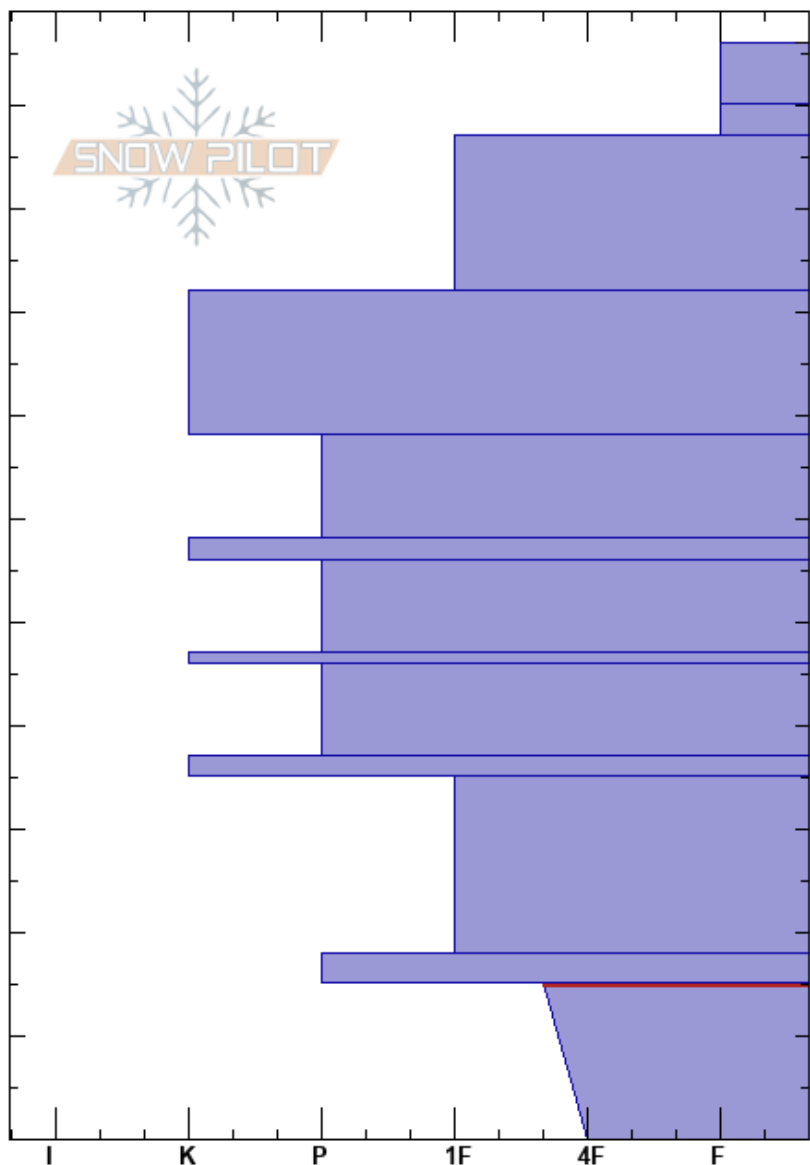

Castle Peak zonedec 30  
 Castle Peak Area  
 CA  
 Elevation: 8153 ft  
 Aspect: 8°  
 Specifics: Ski tracks on slope; We skied slope

peter terwilliger  
 12/30/2023 - 12:30pm  
 Co-ord: 39.36571N, -120.36196W  
 Slope Angle: 25°  
 Wind Loading: no

Stability: Good  
 Air Temperature:  
 Sky Cover: BKN  
 Precipitation: S-1  
 Wind: N Light Breeze

HS:106  
 PF:18 15-0cm: Problematic layer  
 PS:8

Height (cm)	Crystal		Moisture	$\rho$ kg/m <sup>3</sup>	Stability tests & Layer comments
	Form	Size			
106	+		D		
100	⊗				
90	.	0.5-1			
80	■				
70	.	0.5-1			
60	■				
50	●	1.5			
40	■				
30	.	0.5-1.5			
20	■				
10	⊖	0.5-1.5			
0	⊖	1.5-2.5			