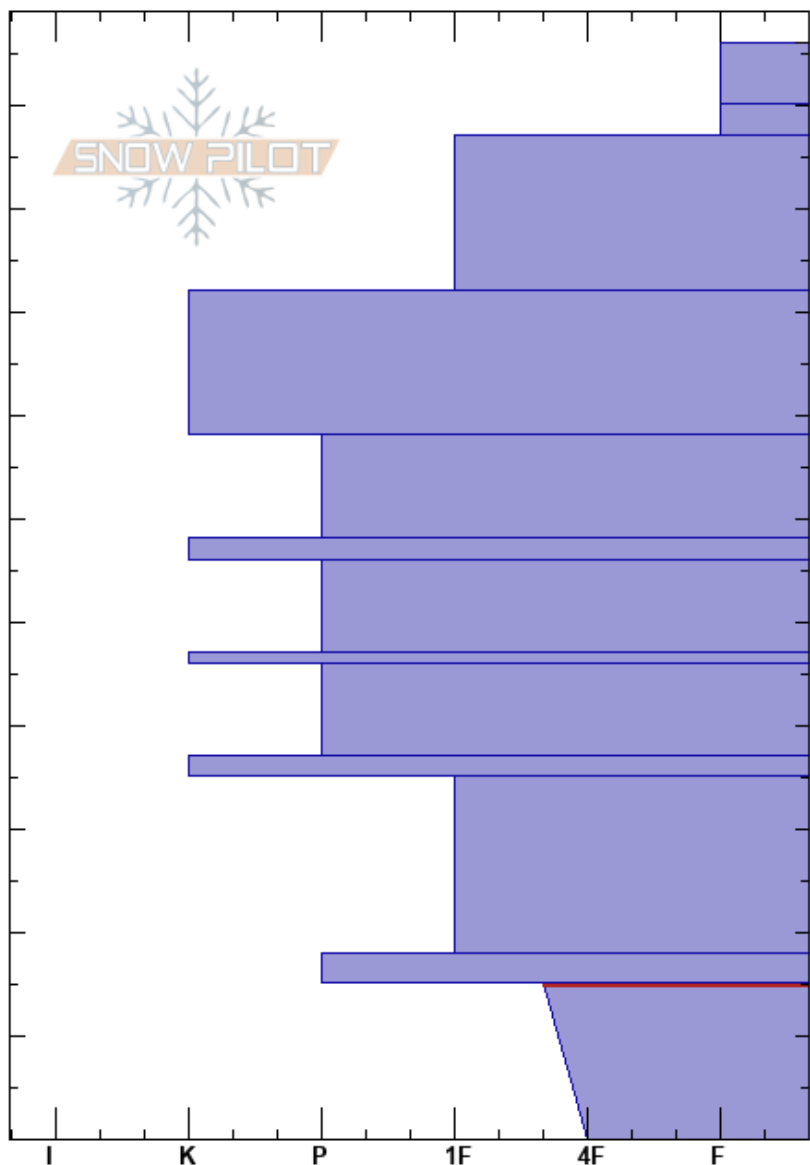

Castle Peak zonedec 30
 Castle Peak Area
 CA
 Elevation: 8153 ft
 Aspect: 8°
 Specifics: Ski tracks on slope; We skied slope

peter terwilliger
 12/30/2023 - 12:30pm
 Co-ord: 39.36571N, -120.36196W
 Slope Angle: 25°
 Wind Loading: no

Stability: Good
 Air Temperature:
 Sky Cover: BKN
 Precipitation: S-1
 Wind: N Light Breeze

HS:106
 PF:18 15-0cm: Problematic layer
 PS:8

Depth (cm)	Crystal		Moisture	ρ kg/m ³	Stability tests & Layer comments
	Form	Size			
106	+		D		
100	⊗				
90	.	0.5-1			
80	■				
70	.	0.5-1			
60	■				
50	●	1.5			
40	■				
30	.	0.5-1.5			
20	■				
10	⊖	0.5-1.5			
0	⊖	1.5-2.5			