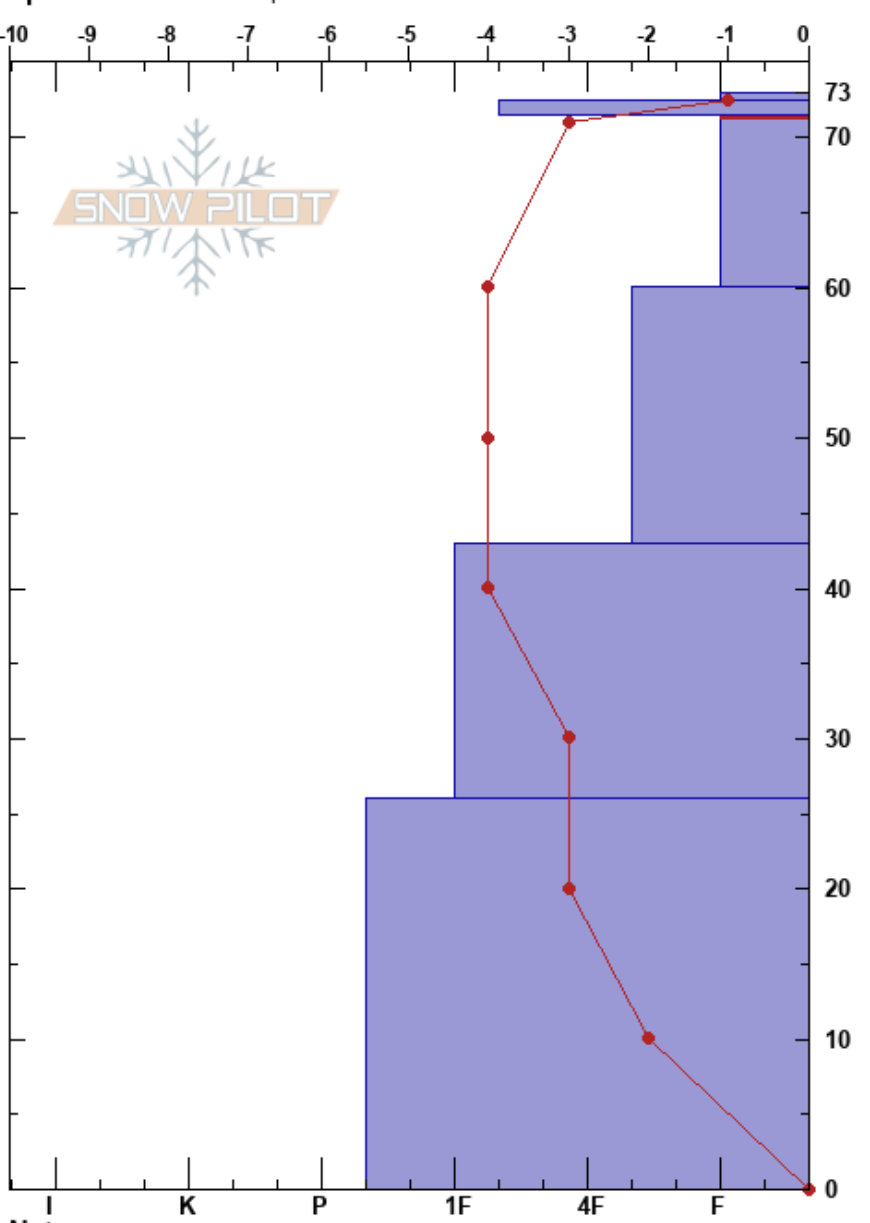

Paris Peak, N.bowl
 Bear River
 ID
 Elevation: 9100 ft
 Aspect: NE
 Specifics: We skied slope

to by weed
 12/30/2023 - 2:15pm
 Co-ord: 42.20577N, -111.55033W
 Slope Angle: 36°
 Wind Loading: previous

Stability: Very Good
 Air Temperature: 2°C
 Sky Cover: BKN
 Precipitation: NO
 Wind: S Light Breeze

HS:73
 PF:35
 PS:12
 71.5-60cm: Problematic layer

Form	Crystal		Moisture	ρ kg/m ³	Stability tests & Layer comments
	Size				
V	(3)				
∅ (-)	1				
∅	1				
∅	1-2				
∅ (■)	2				
∅ (■)					

Notes: