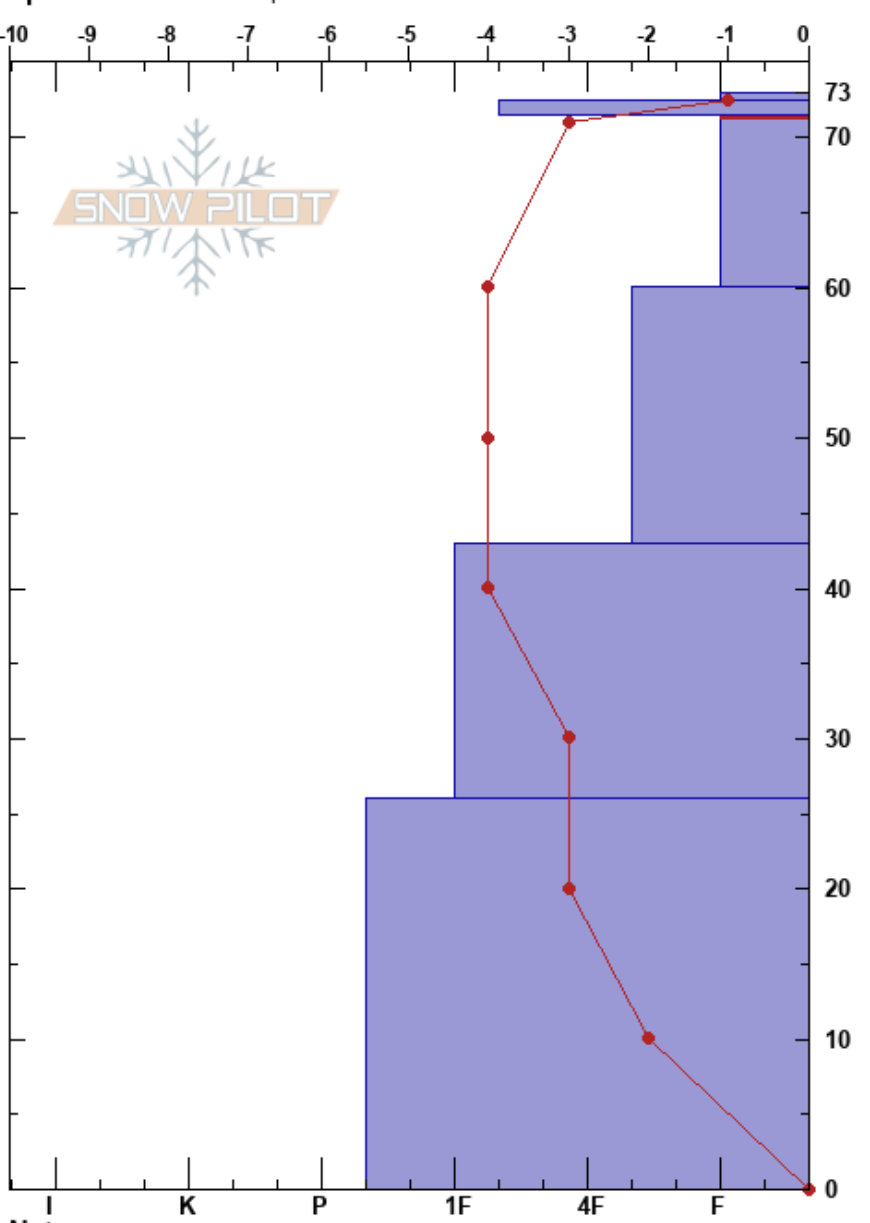

Paris Peak, N.bowl
 Bear River
 ID
 Elevation: 9100 ft
 Aspect: NE
 Specifics: We skied slope

to by weed
 12/30/2023 - 2:15pm
 Co-ord: 42.20577N, -111.55033W
 Slope Angle: 36°
 Wind Loading: previous

Stability: Very Good
 Air Temperature: 2°C
 Sky Cover: BKN
 Precipitation: NO
 Wind: S Light Breeze

HS:73
 PF:35
 PS:12
 71.5-60cm: Problematic layer

| Form | Crystal | | Moisture | ρ kg/m ³ | Stability tests & Layer comments |
|-------|---------|--|----------|-----------------------------|----------------------------------|
| | Size | | | | |
| V | (3) | | | | |
| ∅ (-) | 1 | | | | |
| ∅ | 1 | | | | |
| □ | 1-2 | | | | |
| □ (■) | 2 | | | | |
| □ (■) | | | | | |