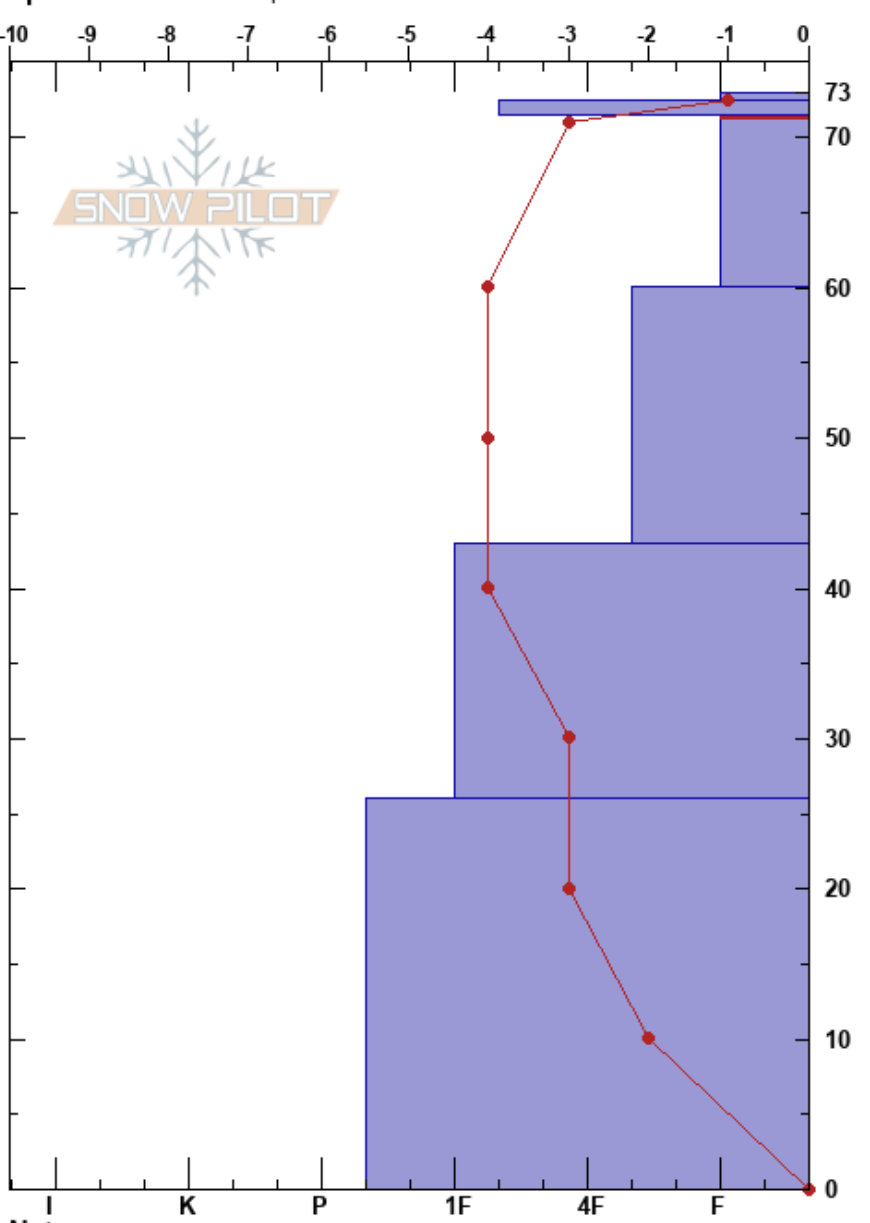

Paris Peak, N.bowl  
 Bear River  
 ID  
 Elevation: 9100 ft  
 Aspect: NE  
 Specifics: We skied slope

to by weed  
 12/30/2023 - 2:15pm  
 Co-ord: 42.20577N, -111.55033W  
 Slope Angle: 36°  
 Wind Loading: previous

Stability: Very Good  
 Air Temperature: 2°C  
 Sky Cover: BKN  
 Precipitation: NO  
 Wind: S Light Breeze

HS:73  
 PF:35  
 PS:12  
 71.5-60cm: Problematic layer

Form	Crystal		Moisture	$\rho$ kg/m <sup>3</sup>	Stability tests & Layer comments
	Size				
V	(3)				
∅ (-)	1				
∅	1				
∅	1-2				
∅ (■)	2				
∅ (■)					