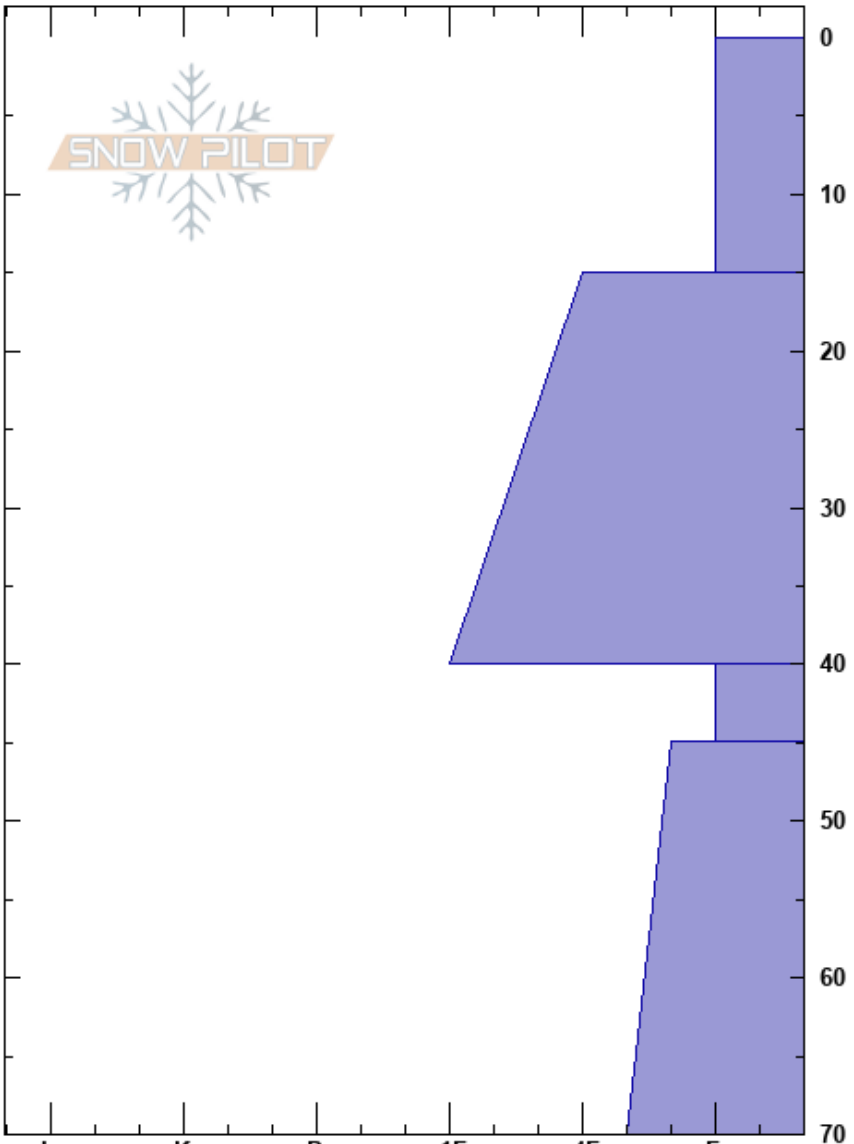

Mt Leidy
 Gros Ventre Range
 WY
 Elevation: 9400 ft
 Aspect: NE
 Specifics:

John Fitzgerald
 12/30/2023 - 11:45am
 Co-ord: 43.72144N, -110.39428W
 Slope Angle: 25°
 Wind Loading: no

Stability: Good
 Air Temperature: -2°C
 Sky Cover: FEW
 Precipitation: NO
 Wind: Calm

HS:70
 PF:60
 PS:20
 40-45cm: Problematic layer

Crystal Form	Crystal Size	Moisture	ρ kg/m ³	Stability tests & Layer comments
∇	4			
□				
◐				
□	3-4			← PST53/100 (End) @40cm ← ECTP14 @40cm ← ECTN18 @40cm
□				