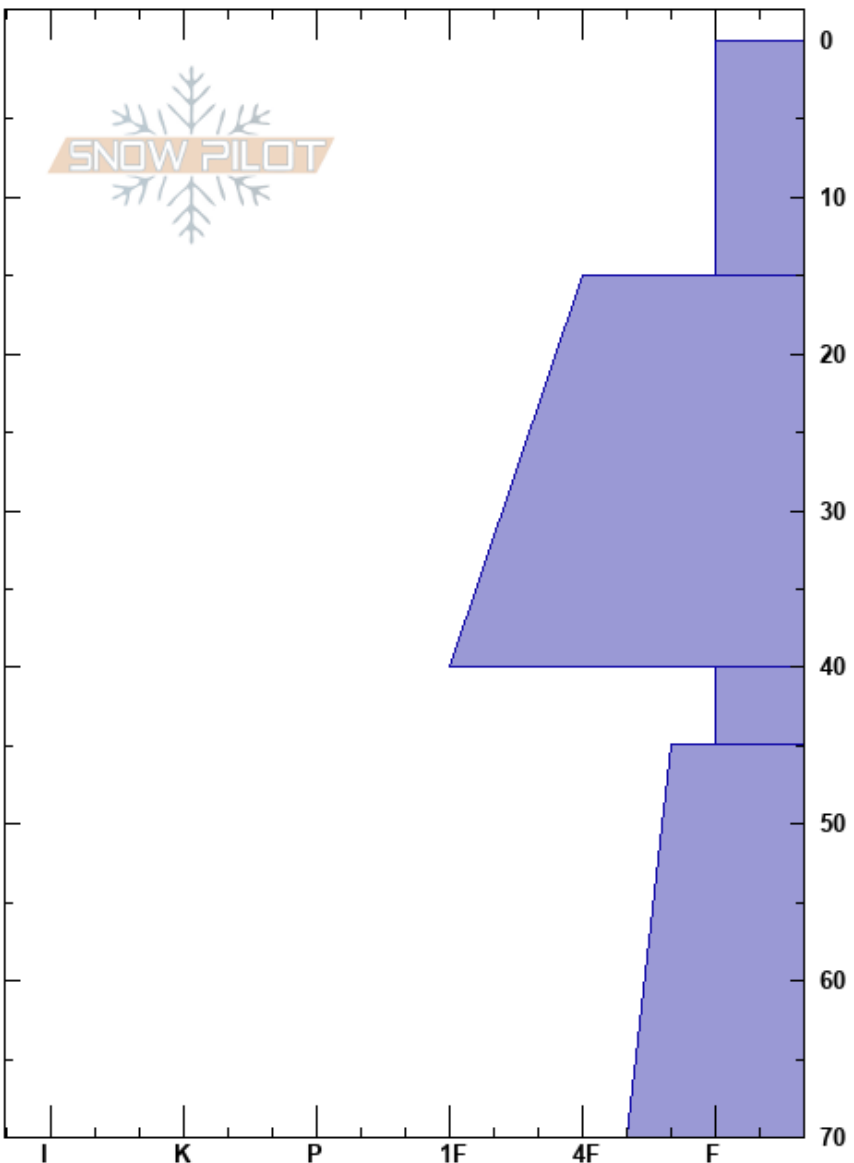

Mt Leidy
 Gros Ventre Range
 WY
 Elevation: 9400 ft
 Aspect: NE
 Specifics:

John Fitzgerald
 12/30/2023 - 11:45am
 Co-ord: 43.72144N, -110.39428W
 Slope Angle: 25°
 Wind Loading: no

Stability: Good
 Air Temperature: -2°C
 Sky Cover: FEW
 Precipitation: NO
 Wind: Calm
 HS:70
 PF:60
 PS:20
 40-45cm: Problematic layer

Crystal Form	Crystal Size	Moisture	ρ kg/m ³	Stability tests & Layer comments
∇	4			
□				
◐				
□	3-4			← PST53/100 (End) @40cm ← ECTP14 @40cm ← ECTN18 @40cm
□				

Notes: