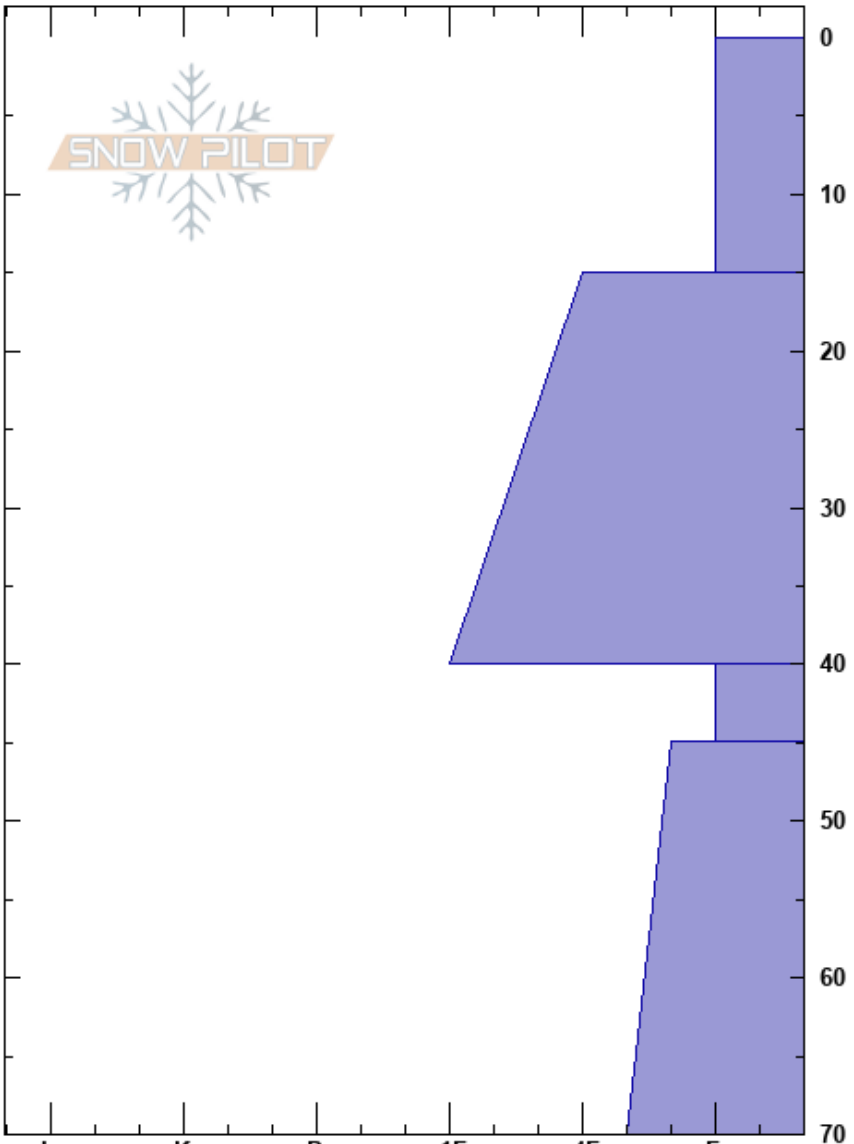

Mt Leidy  
 Gros Ventre Range  
 WY  
 Elevation: 9400 ft  
 Aspect: NE  
 Specifics:

John Fitzgerald  
 12/30/2023 - 11:45am  
 Co-ord: 43.72144N, -110.39428W  
 Slope Angle: 25°  
 Wind Loading: no

Stability: Good  
 Air Temperature: -2°C  
 Sky Cover: FEW  
 Precipitation: NO  
 Wind: Calm

HS:70  
 PF:60  
 PS:20  
 40-45cm: Problematic layer

Crystal Form	Crystal Size	Moisture	$\rho$ kg/m <sup>3</sup>	Stability tests & Layer comments
∇	4			
□				
◐				
□	3-4			← PST53/100 (End) @40cm ← ECTP14 @40cm ← ECTN18 @40cm
□				