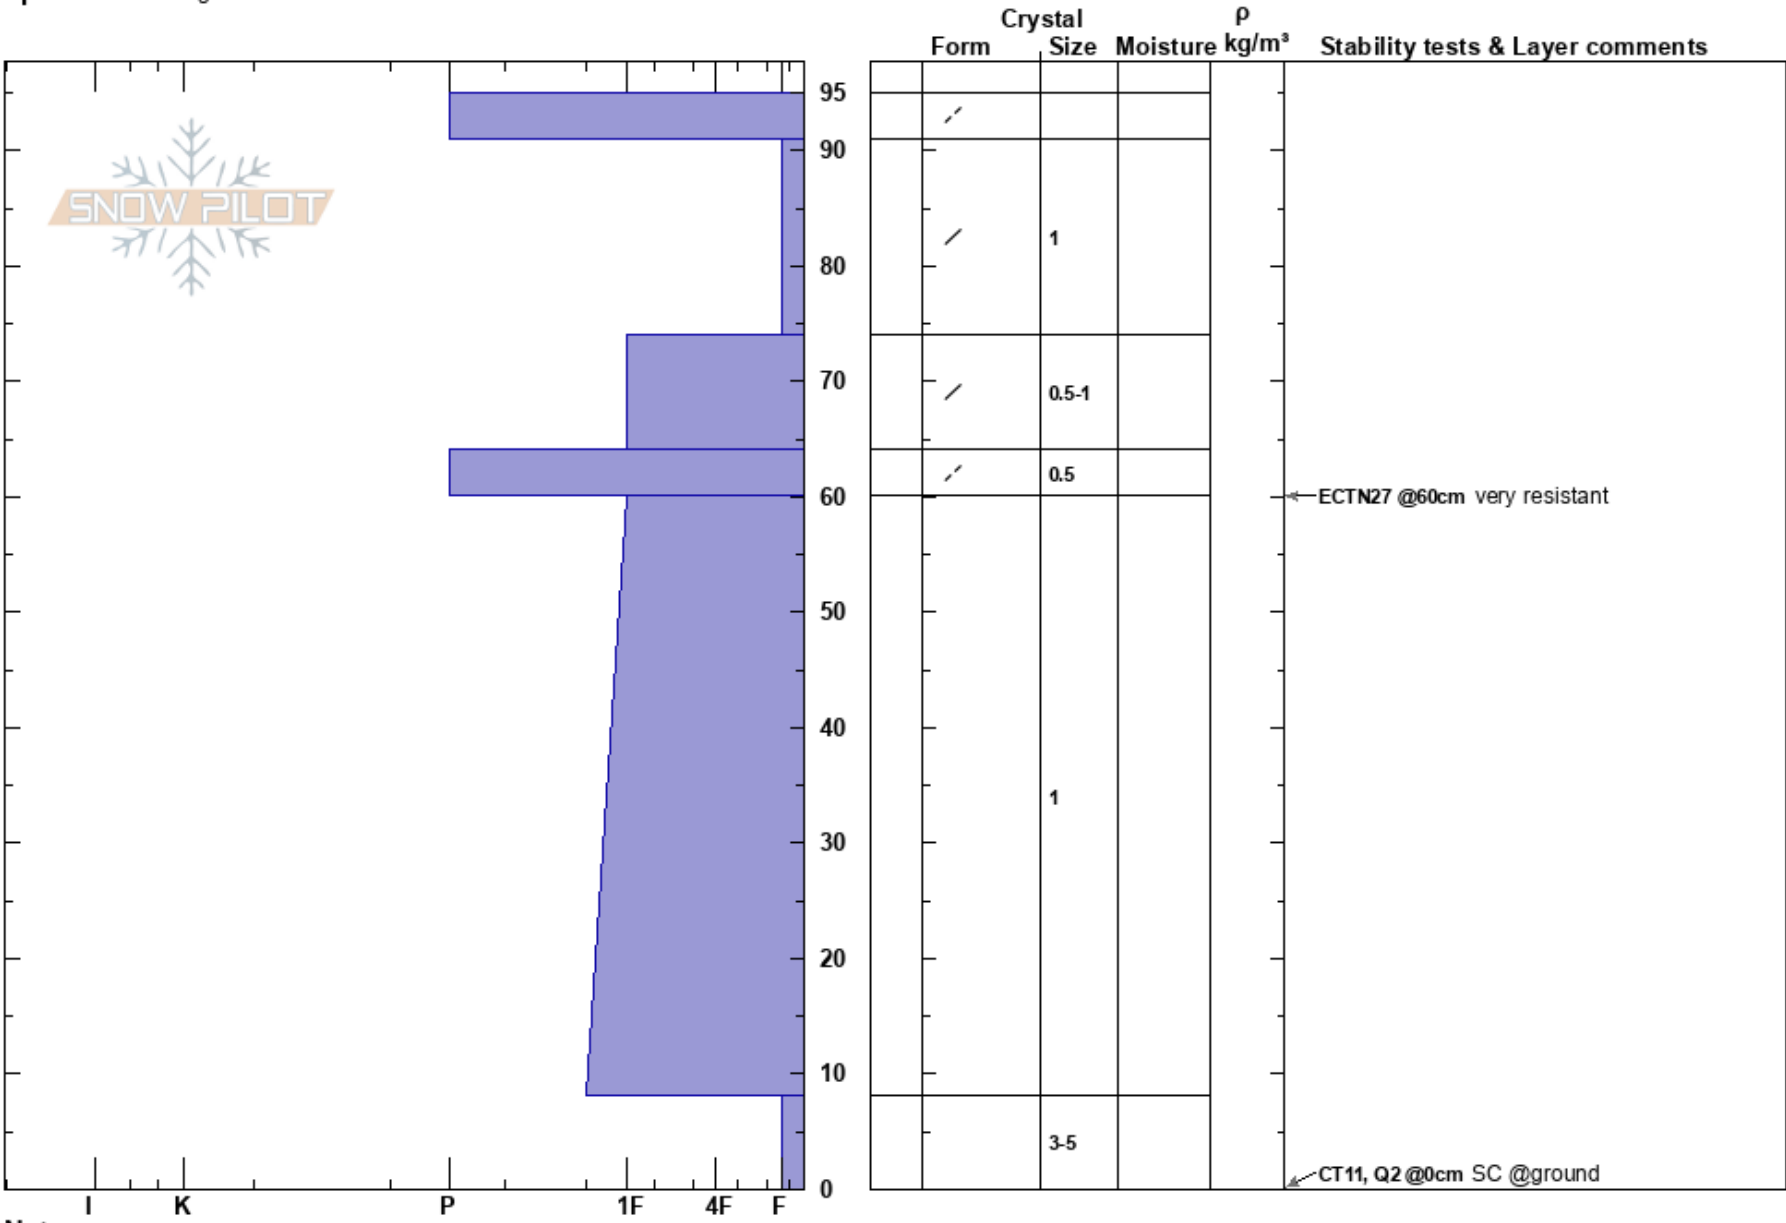

Jello Bowl
 San Juan Range
 CO
Elevation: 12000 ft
Aspect: 300°
Specifics: Pit dug in a Ski Area

Jacqueline Kearney
 12/30/2023 - 2:00pm
Co-ord: 37.88863N, 107.83000W
Slope Angle: 38°
Wind Loading:

Stability:
Air Temperature: 0°C
Sky Cover: BKN
Precipitation: NO
Wind: Calm

HS:95
PF:60
PS:30
 8-0cm:Problematic layer

Notes: