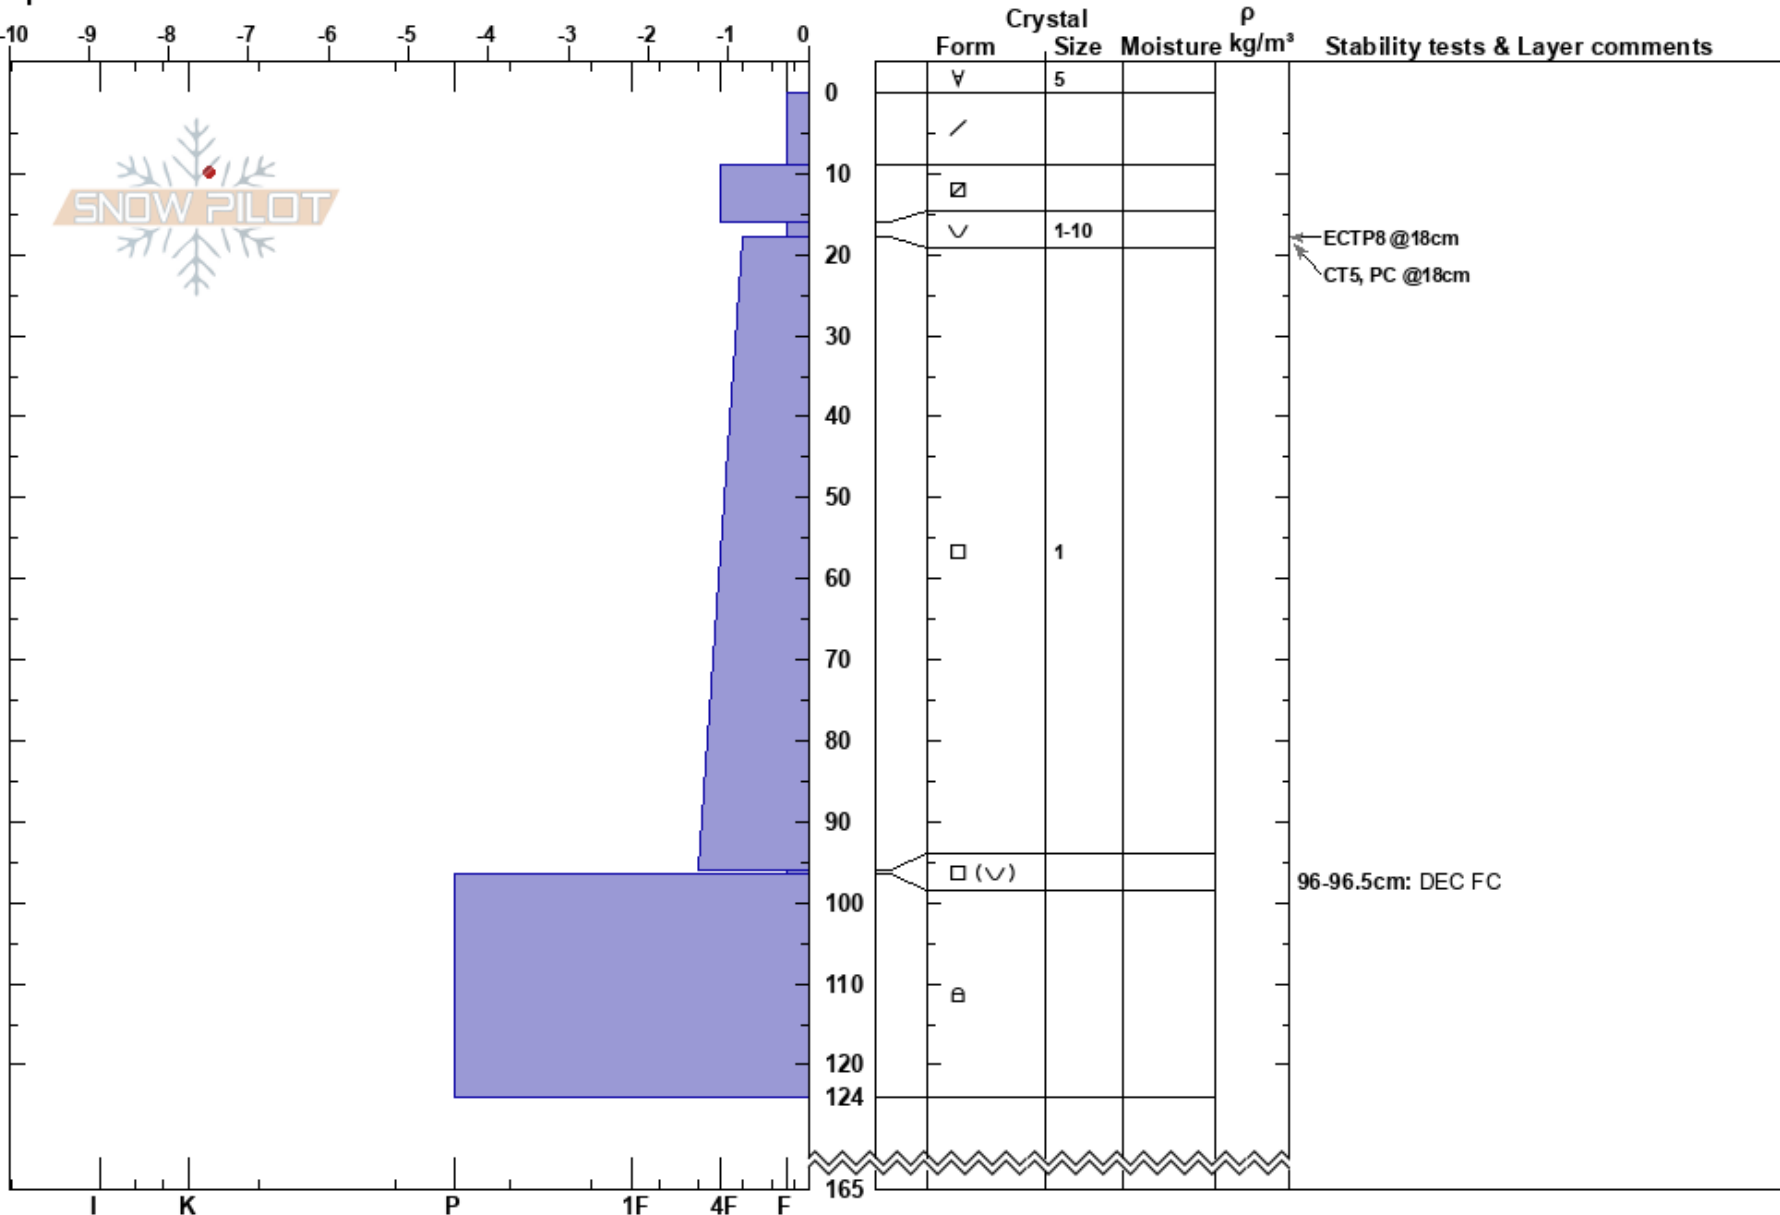

Lillskarven TL
 Funäsfjällen
 Sweden
Elevation: 1008 m
Aspect: SW
Specifics:

Jaden Lanham Devine
 30/12/2023 - 11:32
Co-ord: 33V 363193E 6940526N
Slope Angle: 22°
Wind Loading: no

Stability: HS:165
Air Temperature: -8.1°C **PF:**25
Sky Cover: OVC
Precipitation: S-1
Wind: E Light Breeze
Layer Notes:
 16-18cm: Problematic layer
 96-96.5cm: DEC FC

Notes: Ojämnt lager inom snötäcke.