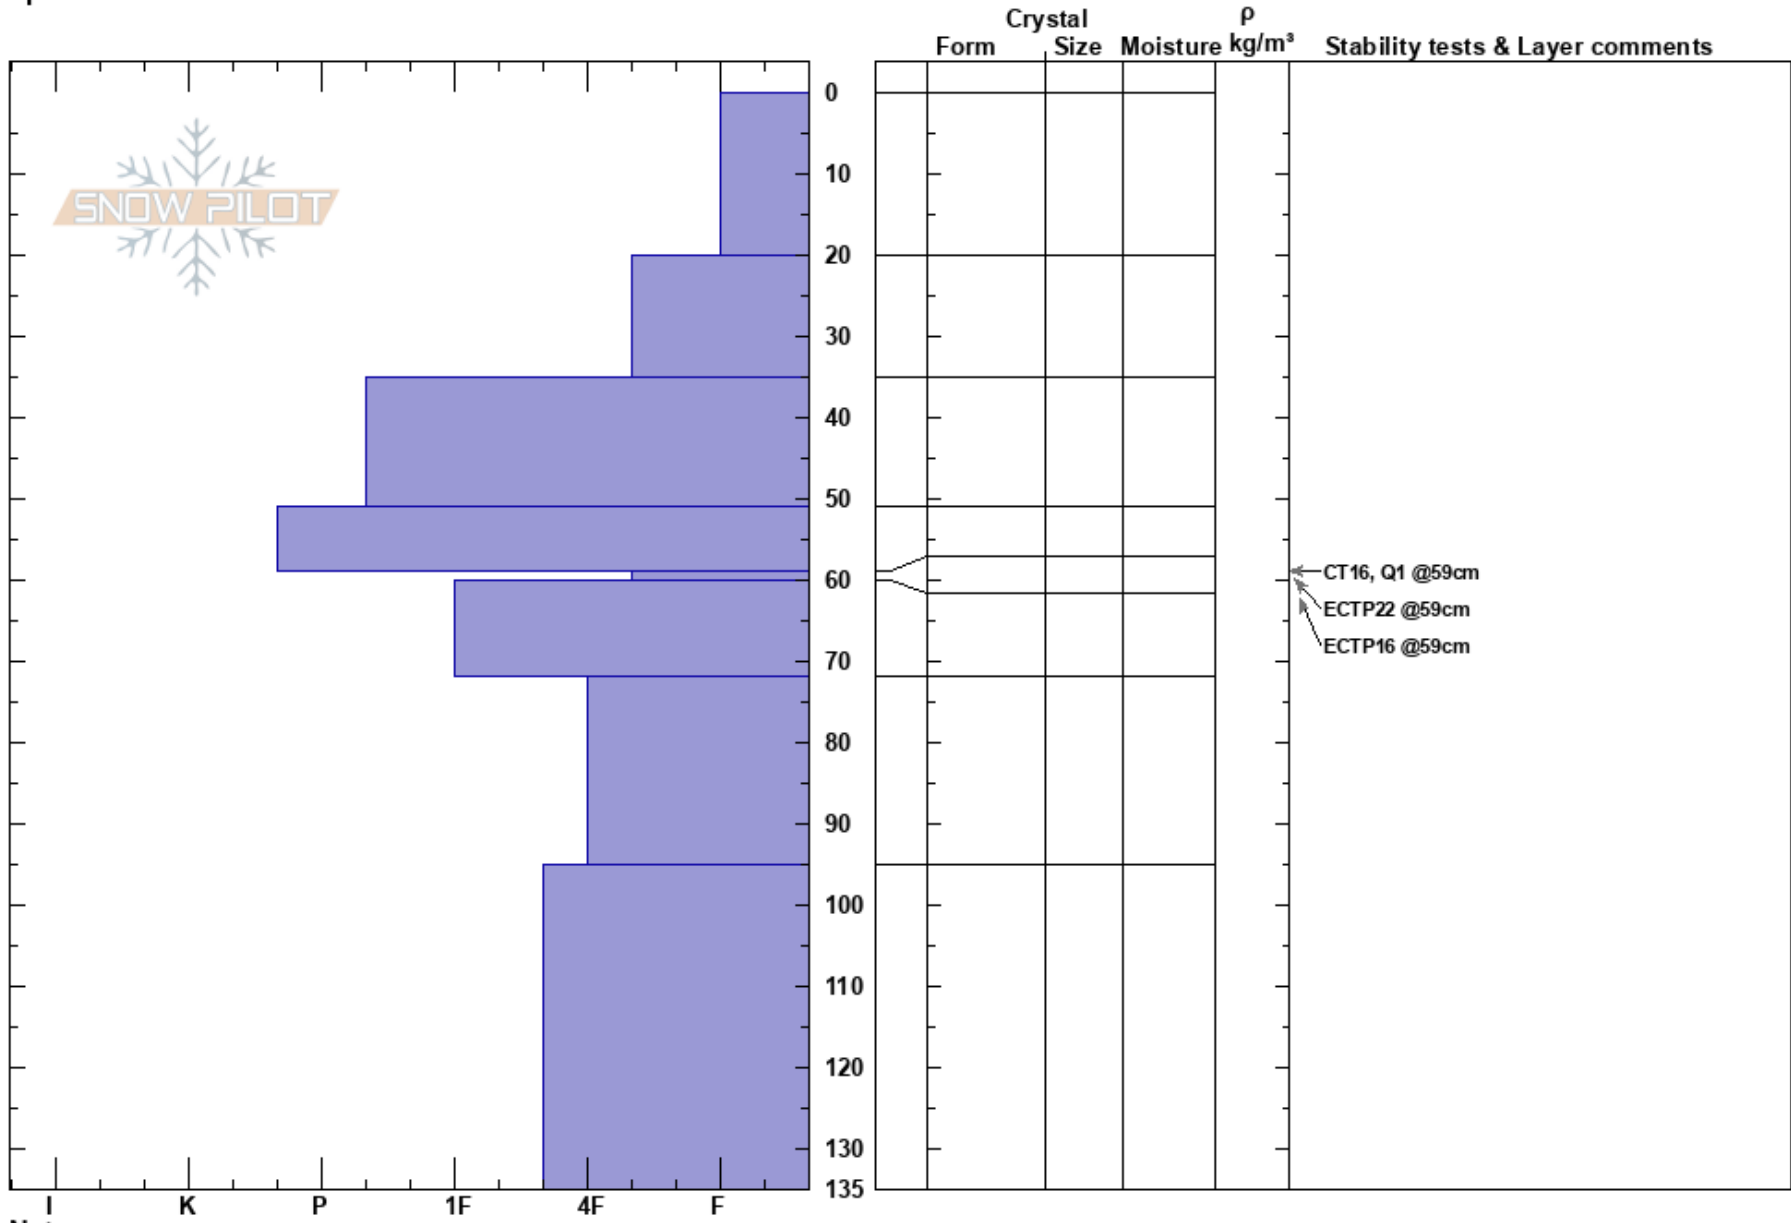

Pinner Couloir Apron
 Gallatin Range-N
 MT
 Elevation: 9856 ft
 Aspect: N
 Specifics:

Nate Goodwin
 01/20/2018 - 1:45pm
 Co-ord: 45.41287N, -110.99281W
 Slope Angle: 35°
 Wind Loading:

Stability:
 Air Temperature: -5°C
 Sky Cover: SCT
 Precipitation: NO
 Wind: Light Breeze

Layer Notes:
 59-60cm: Problematic layer

Notes: Dug on the apron