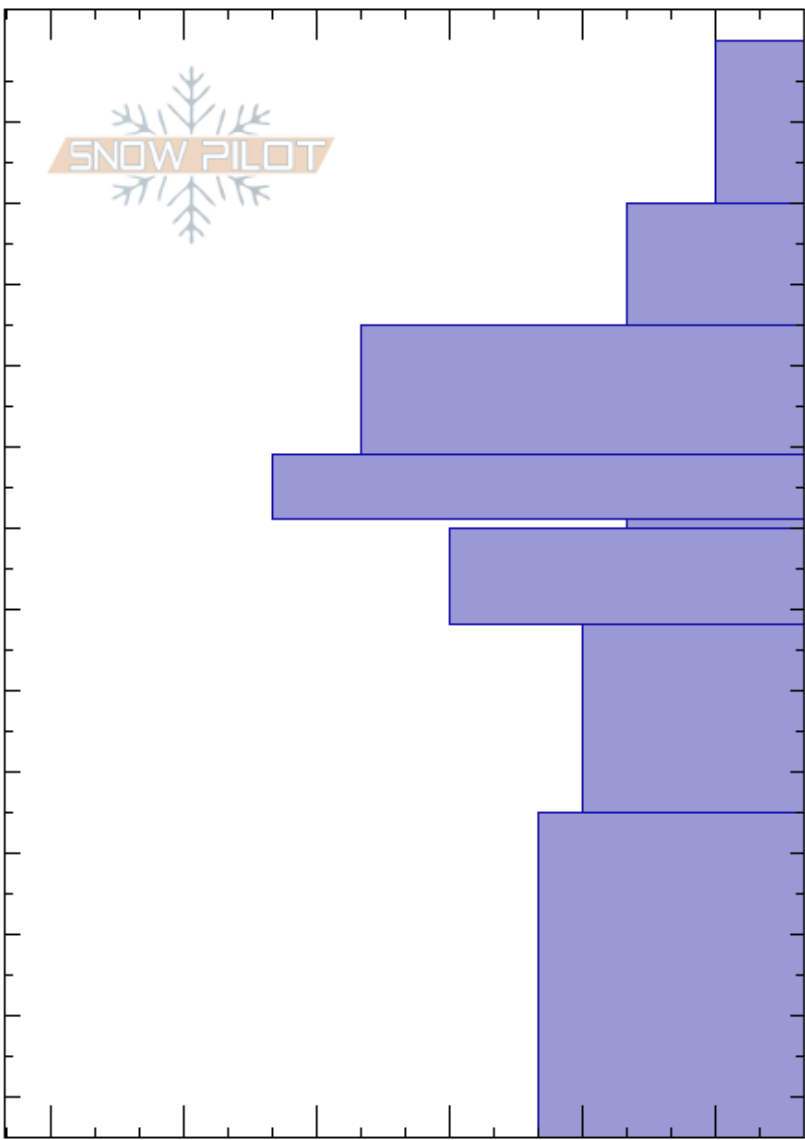

Pinner Couloir Apron
 Gallatin Range-N
 MT
 Elevation: 9856 ft
 Aspect: N
 Specifics:

Nate Goodwin
 01/20/2018 - 1:45pm
 Co-ord: 45.41287N, -110.99281W
 Slope Angle: 35°
 Wind Loading:

Stability:
 Air Temperature: -5°C
 Sky Cover: SCT
 Precipitation: NO
 Wind: Light Breeze

Layer Notes:
 59-60cm: Problematic layer

Depth (cm)	Crystal		Moisture	ρ kg/m ³	Stability tests & Layer comments
	Form	Size			
0					
10					
20					
30					
40					
50					
60					← CT16, Q1 @59cm ← ECTP22 @59cm ← ECTP16 @59cm
70					
80					
90					
100					
110					
120					
130					
135					