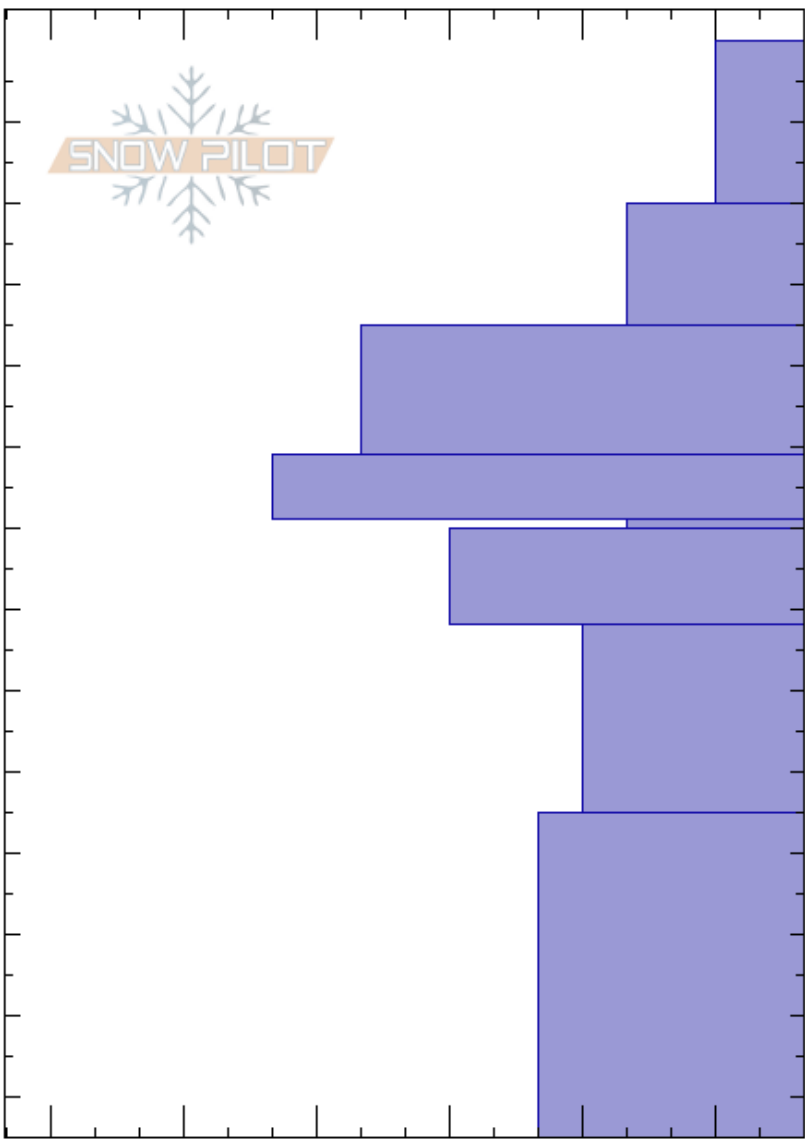

Pinner Couloir Apron  
 Gallatin Range-N  
 MT  
 Elevation: 9856 ft  
 Aspect: N  
 Specifics:

Nate Goodwin  
 01/20/2018 - 1:45pm  
 Co-ord: 45.41287N, -110.99281W  
 Slope Angle: 35°  
 Wind Loading:

Stability:  
 Air Temperature: -5°C  
 Sky Cover: SCT  
 Precipitation: NO  
 Wind: Light Breeze

Layer Notes:  
 59-60cm: Problematic layer

Depth (cm)	Crystal		Moisture	$\rho$ kg/m <sup>3</sup>	Stability tests & Layer comments
	Form	Size			
0					
10					
20					
30					
40					
50					
60					← CT16, Q1 @59cm ← ECTP22 @59cm ← ECTP16 @59cm
70					
80					
90					
100					
110					
120					
130					
135					