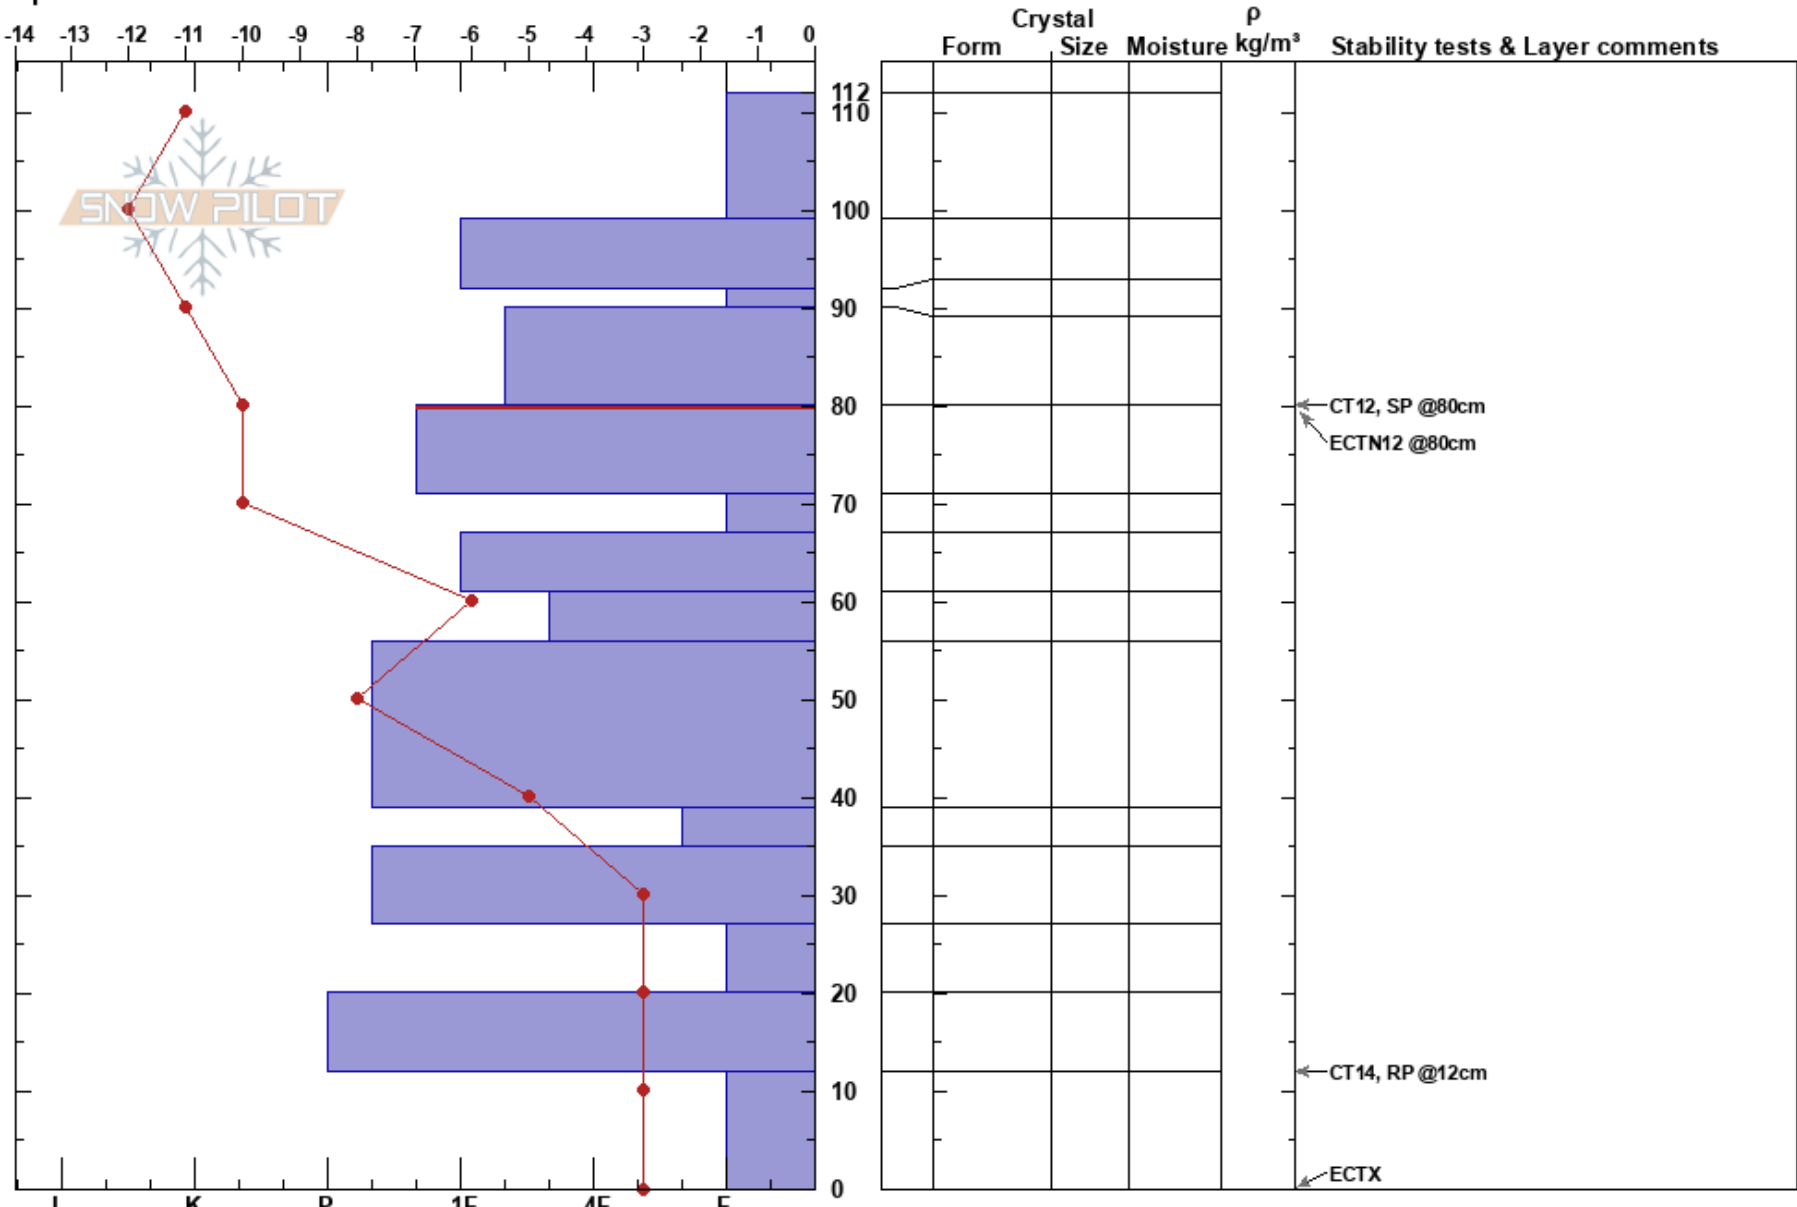

BP CC Pro1 Prep
 Berthoud Pass
 CO
 Elevation: 11665 ft
 Aspect: SE
 Specifics:

Aaron Rose
 12/29/2023 - 12:30pm
 Co-ord: 39.80622N, -105.79233W
 Slope Angle: 26°
 Wind Loading:

Stability:
 Air Temperature: -3°C
 Sky Cover: CLR
 Precipitation: NO
 Wind: Calm
 HS:112
 PF:20
 PS:50
 80-71cm:Problematic layer