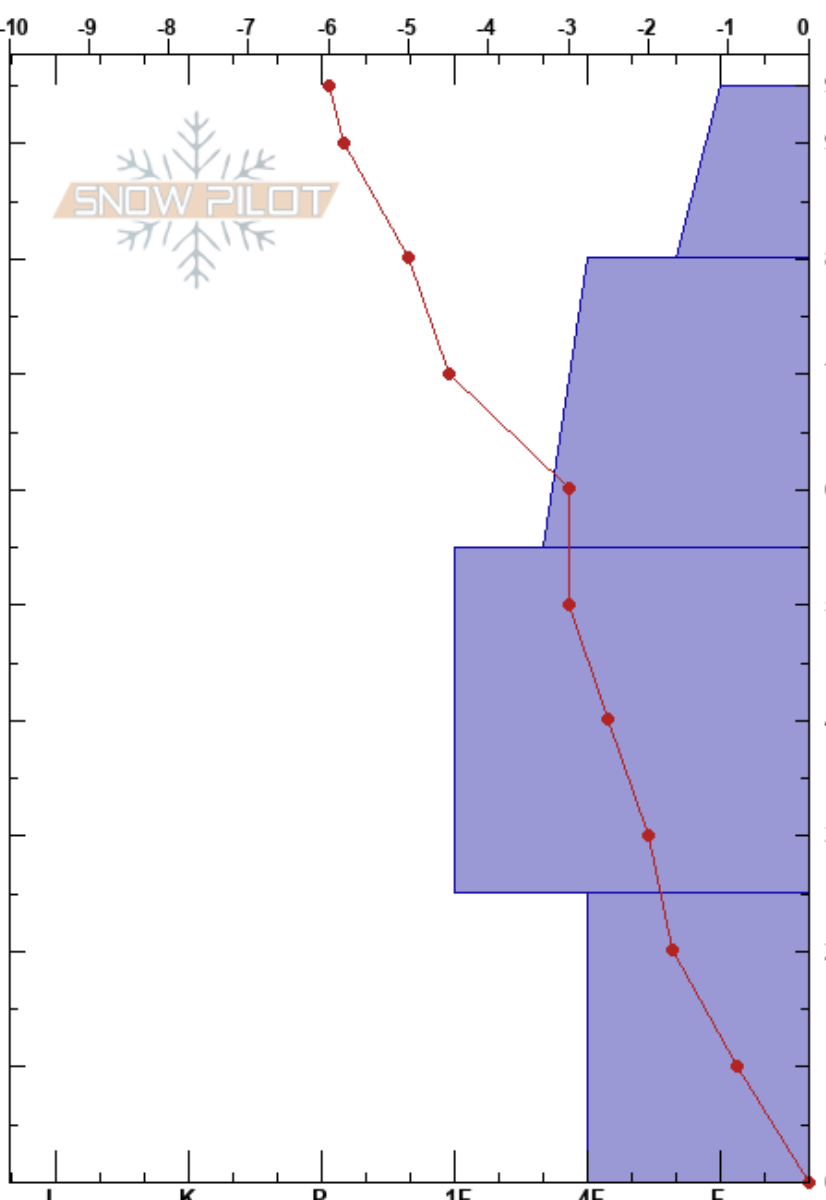

Georges Bowl  
 Wasatch Range  
 UT  
 Elevation: 9071 ft  
 Aspect: 60°

Matthew Silverman  
 12/29/2023 - 1:33pm  
 Co-ord: 40.61623N, -111.66238W  
 Slope Angle: 37°  
 Wind Loading: previous

Stability: Very Good  
 Air Temperature:  
 Sky Cover:  
 Precipitation: NO  
 Wind: Calm

HS:95  
 PF:35  
 PS:20  
 25-0cm: Problematic layer

Specifics: Ski tracks on slope; We skied slope

Form	Crystal		$\rho$ kg/m <sup>3</sup>	Stability tests & Layer comments
	Size	Moisture		
⊖	1			
⊖	0.5			← ECTN24 @75cm
⊖	1			
□	2			

Notes: Evidence of light aeolian deposition on snow surface.