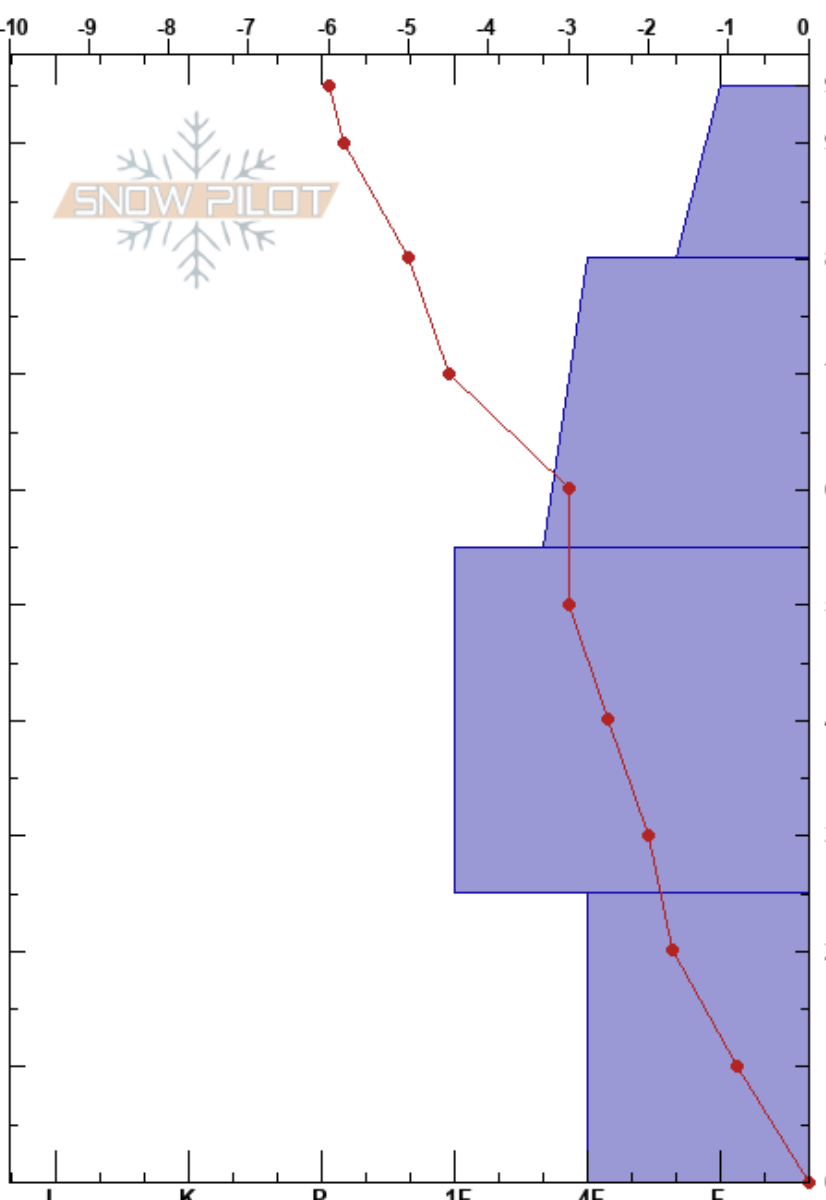

Georges Bowl
 Wasatch Range
 UT
 Elevation: 9071 ft
 Aspect: 60°

Matthew Silverman
 12/29/2023 - 1:33pm
 Co-ord: 40.61623N, -111.66238W
 Slope Angle: 37°
 Wind Loading: previous

Stability: Very Good
 Air Temperature:
 Sky Cover:
 Precipitation: NO
 Wind: Calm

HS:95
 PF:35
 PS:20
 25-0cm: Problematic layer

Specifics: Ski tracks on slope; We skied slope

Form	Crystal		ρ kg/m ³	Stability tests & Layer comments
	Size	Moisture		
⊖	1			
⊖	0.5			← ECTN24 @75cm
⊖	1			
□	2			

Notes: Evidence of light aeolian deposition on snow surface.