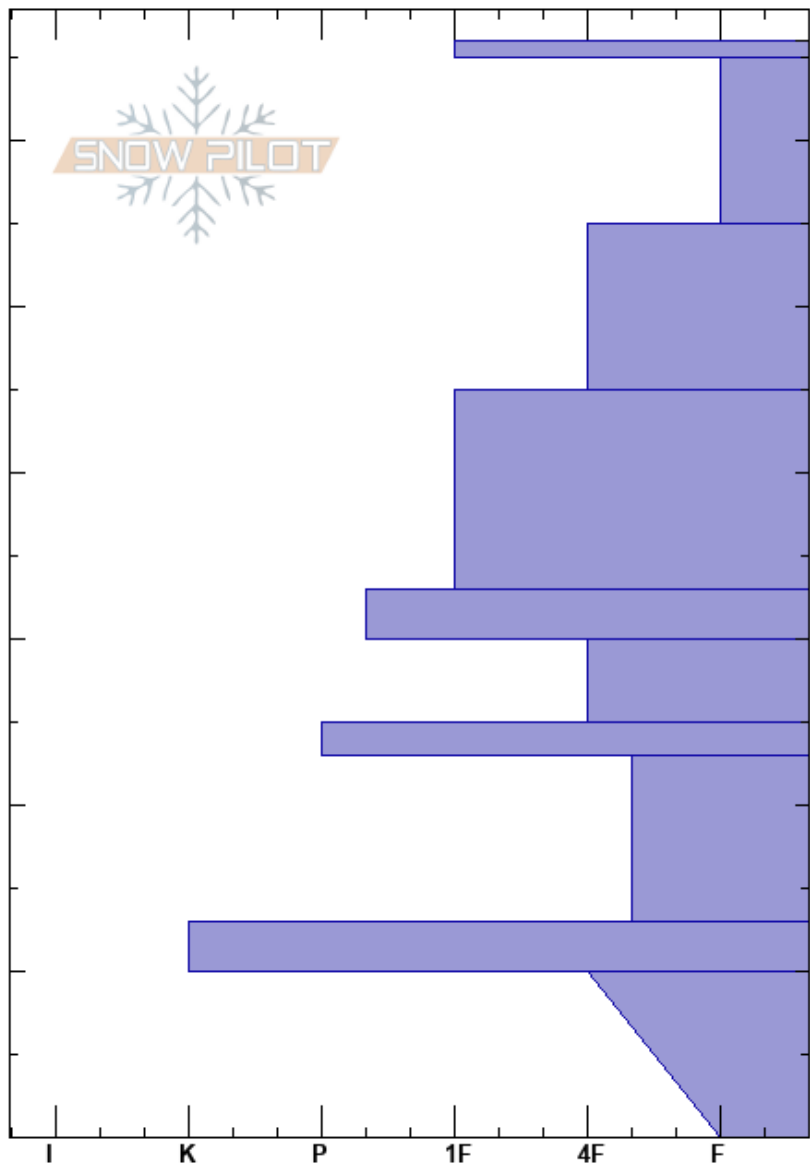

Texas Backside Snowpit
 Bridger Range
 MT
 Elevation: 7610 ft
 Aspect: NE
 Specifics: Ski tracks on slope

Alex Glenn
 12/29/2023 - 12:30pm
 Co-ord: 45.84024N, -110.93262W
 Slope Angle: 24°
 Wind Loading: no

Stability: Fair
 Air Temperature:
 Sky Cover: SCT
 Precipitation: NO
 Wind: SW Calm
 HS:66
 Layer Notes:
 30-25cm: Problematic layer

Depth (cm)	Crystal		Moisture	ρ kg/m ³	Stability tests & Layer comments
	Form	Size			
66	-				
60	/				
50	/				
40	/				
30	⊙				← CT16, Q3 @30cm
25	□				
20	⊙				
15	^				
10	⊙				
0	^				