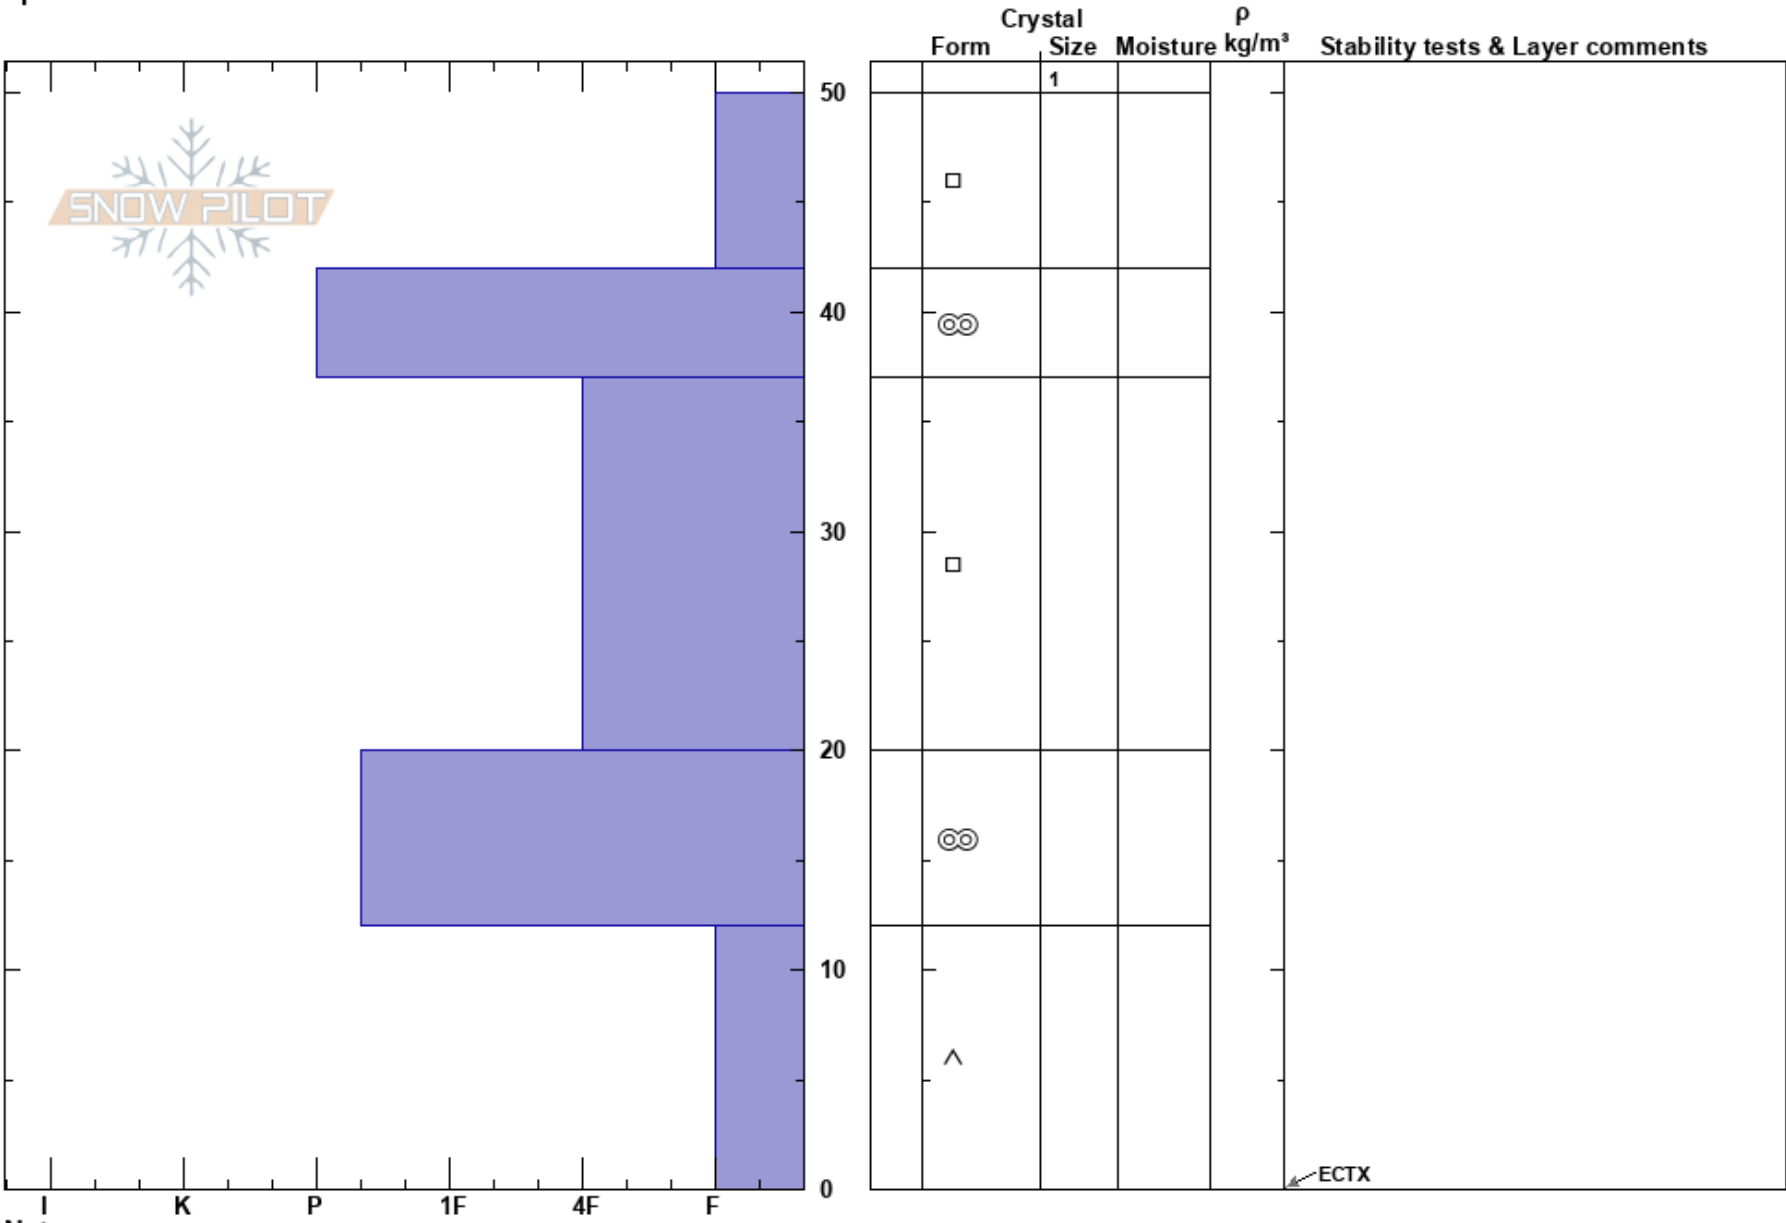

North Anvil  
 San Juan Range  
 CO  
**Elevation:** 11886 ft  
**Aspect:** SW  
**Specifics:**

Rebecca Hodgetts  
 12/29/2023 - 11:00am  
**Co-ord:** 37.83785N, -107.71254W  
**Slope Angle:** 30°  
**Wind Loading:**

**Stability:**  
**Air Temperature:** 30°C  
**Sky Cover:** FEW  
**Precipitation:** NO  
**Wind:** W Light Breeze

**HS:**50  
**PF:**50  
**PS:**20  
 50-42cm:Problematic layer

Notes:

ECTX