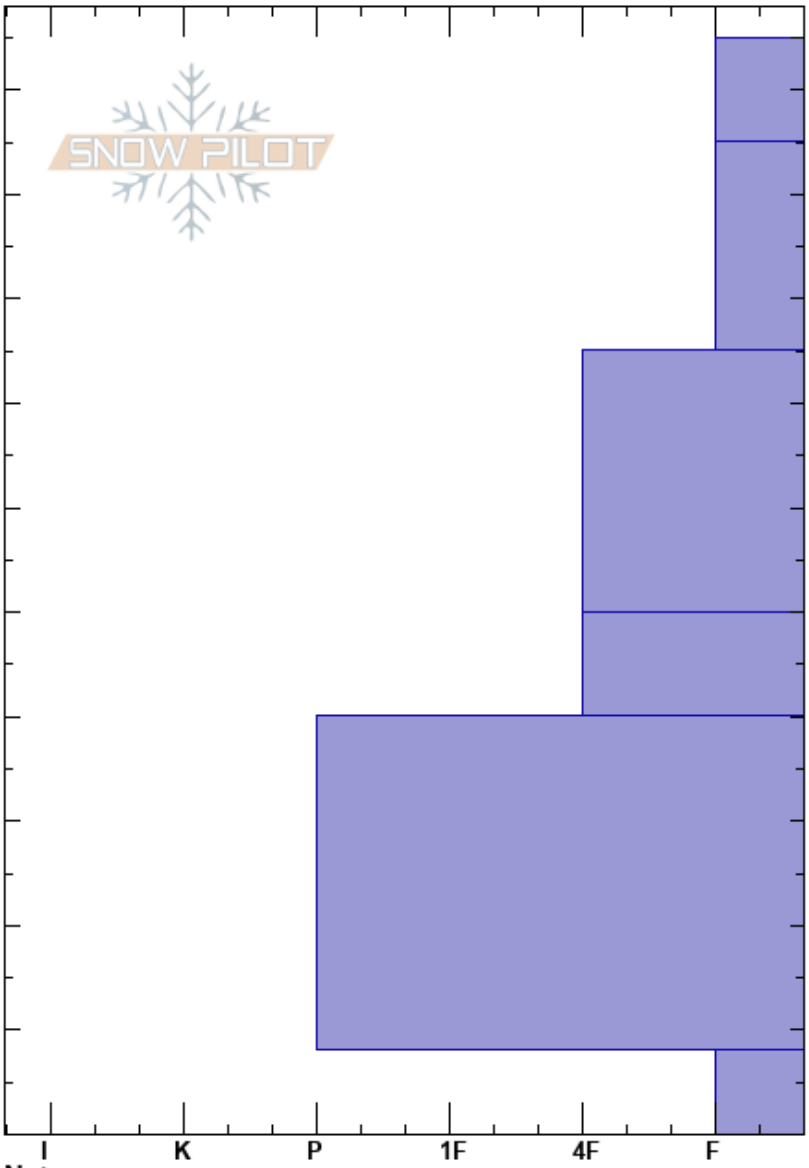

Gore/Booth
 Gore Range
 CO
Elevation: 10500 ft
Aspect: W
Specifics: Recent avalanche activity on similar slopes; Poor pit location

Kelli Rohrig
 12/28/2023 - 2:00pm
Co-ord: 39.67989N, -106.30363W
Slope Angle:
Wind Loading:

Stability:
Air Temperature:
Sky Cover:
Precipitation: NO
Wind:

HS:105
Layer Notes:
 8-0cm:Problematic layer

Depth (ft)	Crystal		Moisture	ρ kg/m ³	Stability tests & Layer comments
	Form	Size			
105					
100					
90					
80					
75					
70					
60					
50					
40					
30					
20					
10					
0					

Notes: Multiple R1D1 Loose avalanches on west, isolated