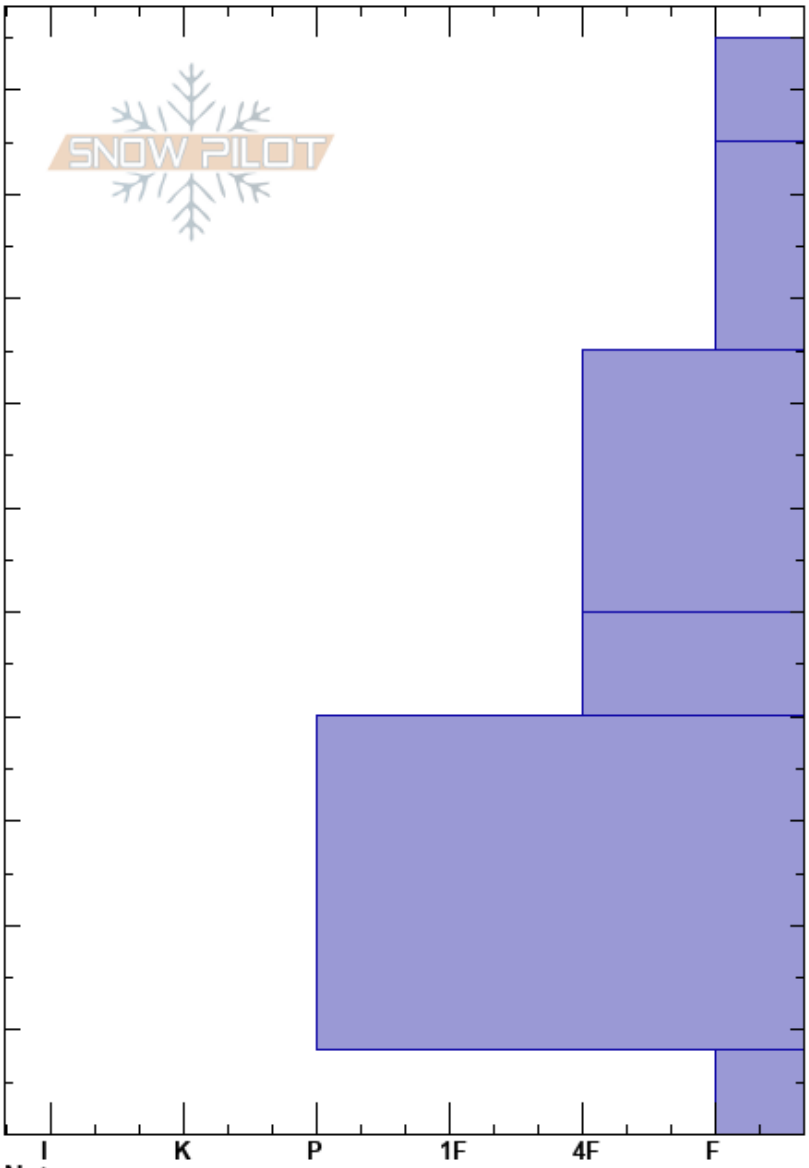

Gore/Booth
 Gore Range
 CO
Elevation: 10500 ft
Aspect: W
Specifics: Recent avalanche activity on similar slopes; Poor pit location

Kelli Rohrig
 12/28/2023 - 2:00pm
Co-ord: 39.67989N, -106.30363W
Slope Angle:
Wind Loading:

Stability:
Air Temperature:
Sky Cover:
Precipitation: NO
Wind:

HS:105
Layer Notes:
 8-0cm:Problematic layer

Depth	Crystal		Moisture	ρ kg/m ³	Stability tests & Layer comments
	Form	Size			
105					
100					
90					
80					
75					
70					
60					
50					
40					
30					
20					
10					
0					

Notes: Multiple R1D1 Loose avalanches on west, isolated