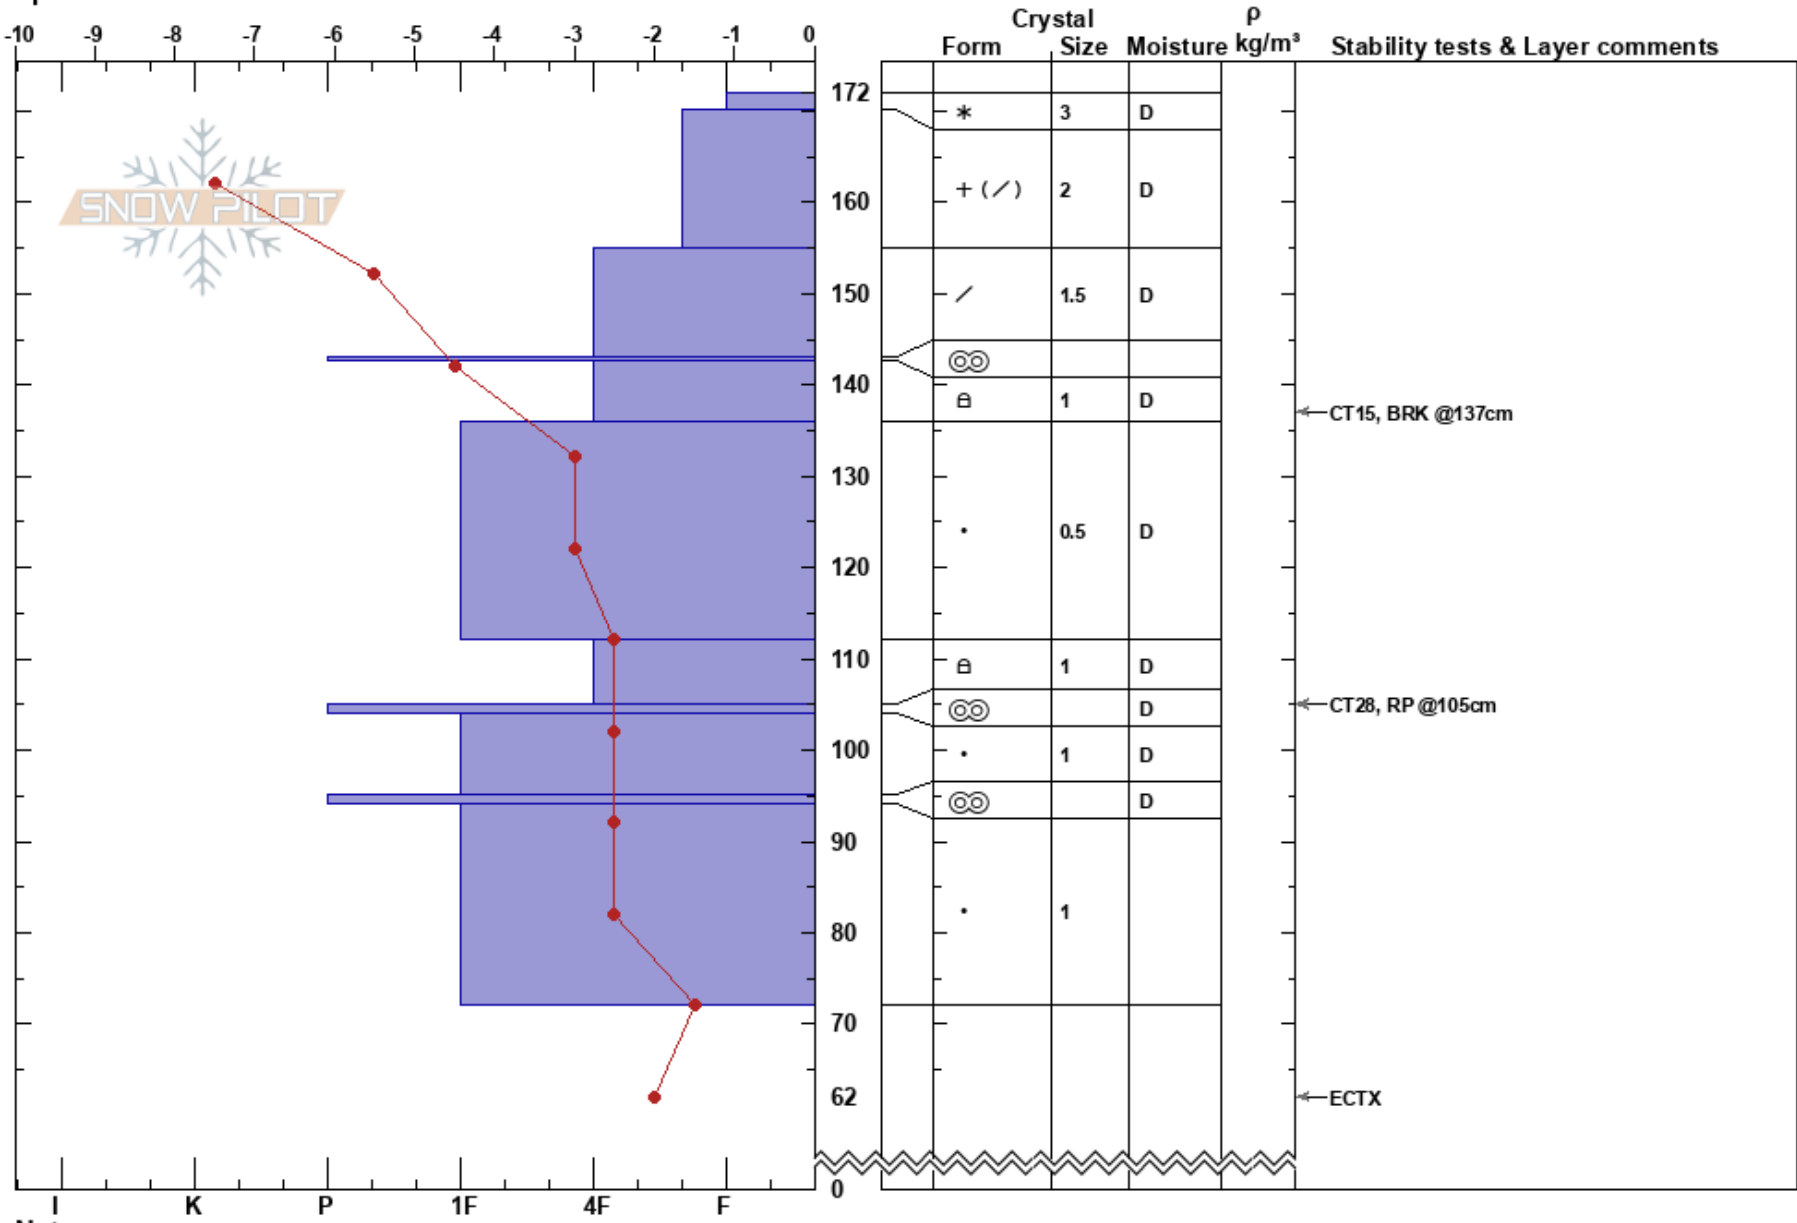

COAA Week 3 Profile
 Three Sisters
 OR
 Elevation: 7200 ft
 Aspect: NE
 Specifics:

jonas tarlen
 01/20/2018 - 12:00pm
 Co-ord: 44.09101N, -121.63410W
 Slope Angle: 20°
 Wind Loading:

Stability:
 Air Temperature: -5°C
 Sky Cover: SCT
 Precipitation: S-1
 Wind: Calm

HS:172
 PF:45
 112-105cm:Problematic layer

Notes: