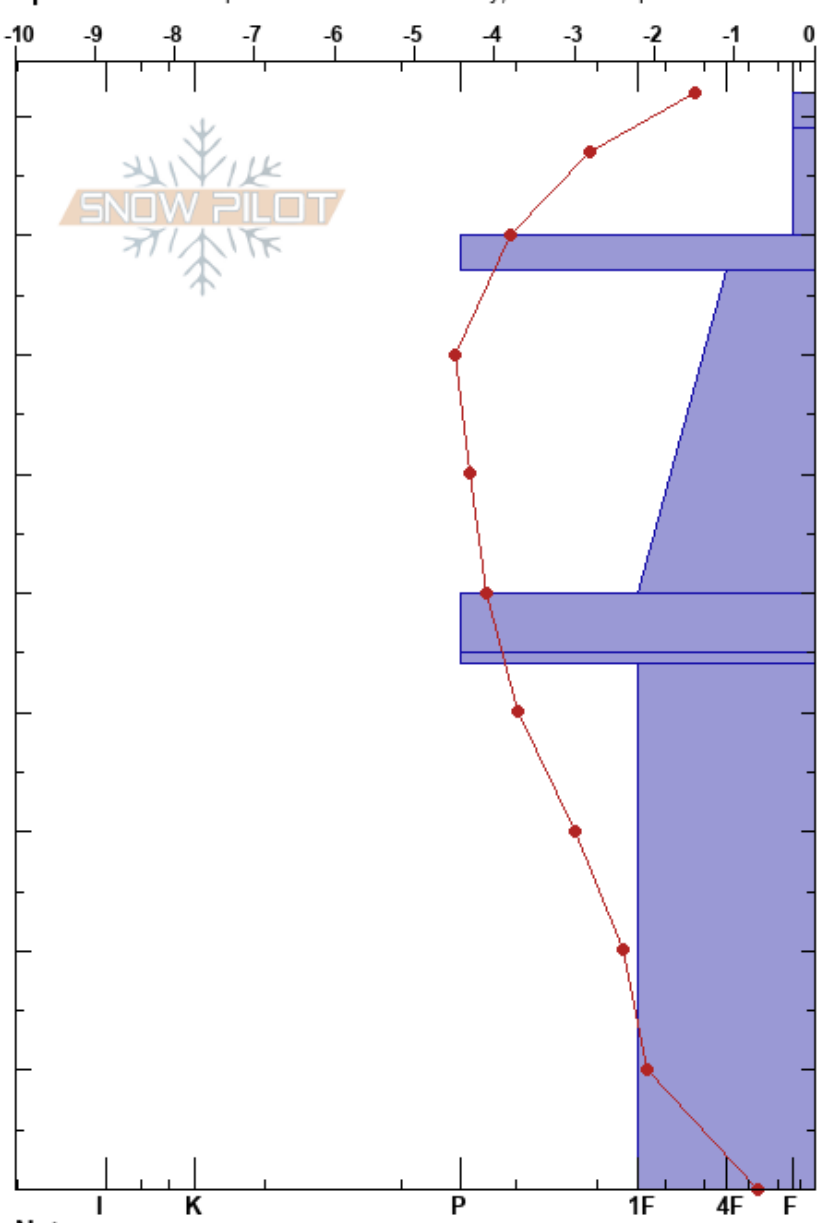

Lower Gliddon Lake
 Silver Valley Area
 ID
 Elevation: 1976 m
 Aspect: NW
 Specifics: Pit is representative of backcountry; We skied slope

izzy davis
 12/28/2023 - 1:30pm
 Co-ord:
 Slope Angle: 35°
 Wind Loading: yes

Stability: **HS:92**
 Air Temperature:
 Sky Cover: BKN
 Precipitation: NO
 Wind: SE Light Breeze

Layer Notes:
 80-77cm: decomposing
 45-44cm: frozen buried SH feathers
 45-44cm: Problematic layer

Form	Crystal Size	Moisture	ρ kg/m ³	Stability tests & Layer comments
/r	1			
/ (•)	1(0.5)			
=				80-77cm: decomposing
•	0.5			
⊕	2			
∨	2.4			45-44cm: frozen buried SH feathers
•	0.5			
				ECTX