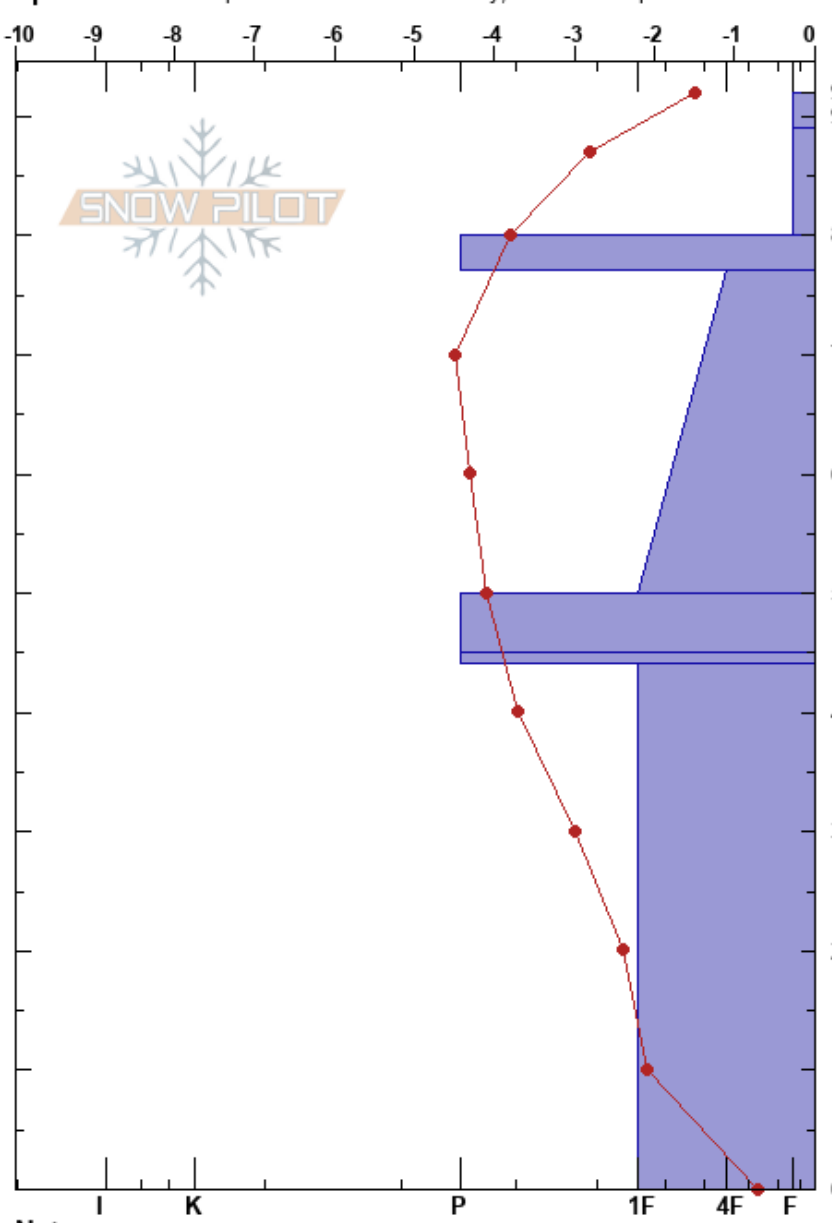

Lower Gliddon Lake
 Silver Valley Area
 ID
 Elevation: 1976 m
 Aspect: NW
 Specifics: Pit is representative of backcountry; We skied slope

izzy davis
 12/28/2023 - 1:30pm
 Co-ord:
 Slope Angle: 35°
 Wind Loading: yes

Stability: **HS:92**
 Air Temperature:
 Sky Cover: BKN
 Precipitation: NO
 Wind: SE Light Breeze

Layer Notes:
 80-77cm: decomposing
 45-44cm: frozen buried SH feathers
 45-44cm: Problematic layer

Form	Crystal		Moisture	ρ kg/m ³	Stability tests & Layer comments
	Size				
/r	1				
/(•)	1(0.5)				
=					80-77cm: decomposing
•	0.5				
⊕	2				
∨	2.4				45-44cm: frozen buried SH feathers
•	0.5				
					ECTX