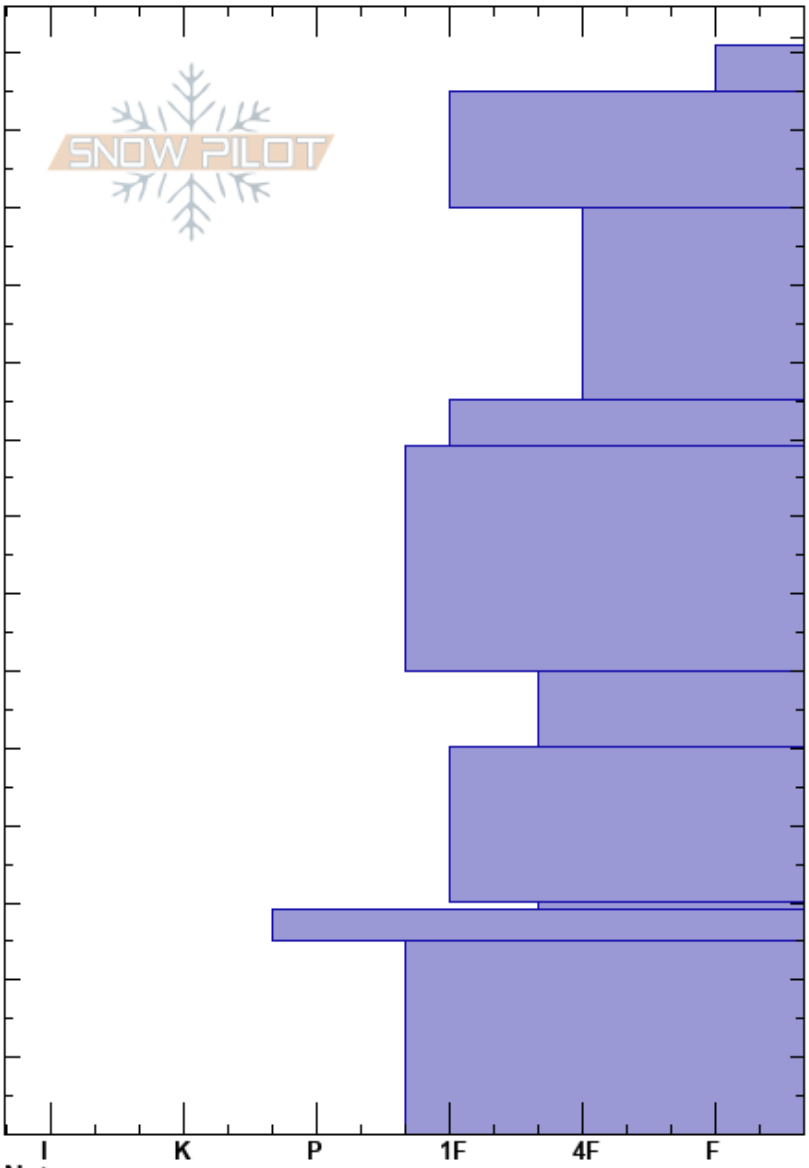

Lost Lake December 28
 Chugach Range
 AK
 Elevation: 2100 ft
 Aspect: E
 Specifics:

Mik Dalpes
 12/28/2023 - 2:00pm
 Co-ord: 60.27410N, -149.41795W
 Slope Angle: 15°
 Wind Loading:

Stability: Good
 Air Temperature:
 Sky Cover: CLR
 Precipitation: NO
 Wind: N Light Breeze

HS:142
 PF:25 120-95cm:Problematic layer

Height (cm)	Crystal		ρ kg/m ³	Stability tests & Layer comments
	Form	Size		
142				
130	+			
120	•			← ECTN15 @120cm
110	/			
100				
90	•			
80	•			
70				
60	⊖			
50				
40	•			
30	⊖			
25	⊙⊙			
20				
10	•			
0				