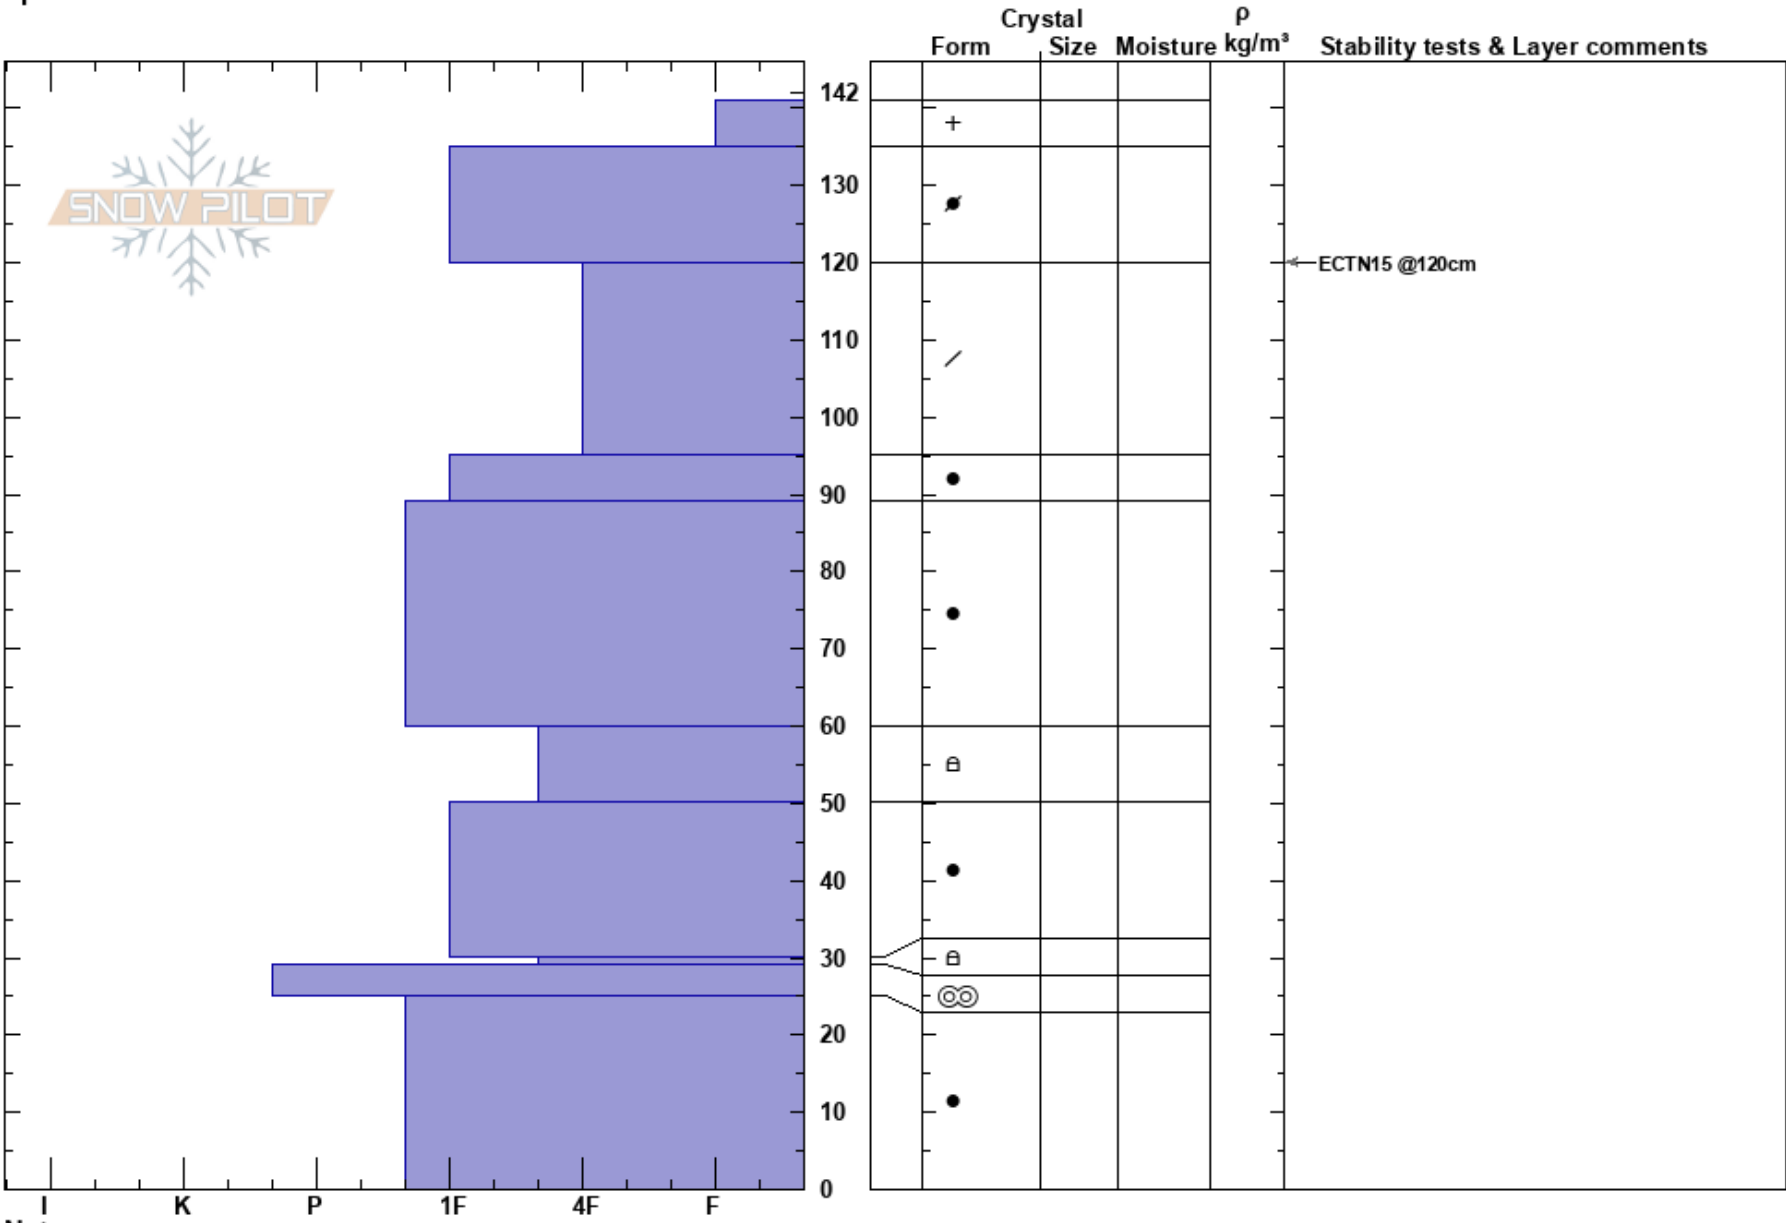

Lost Lake December 28  
 Chugach Range  
 AK  
 Elevation: 2100 ft  
 Aspect: E  
 Specifics:

Mik Dalpes  
 12/28/2023 - 2:00pm  
 Co-ord: 60.27410N, -149.41795W  
 Slope Angle: 15°  
 Wind Loading:

Stability: Good  
 Air Temperature:  
 Sky Cover: CLR  
 Precipitation: NO  
 Wind: N Light Breeze

HS:142  
 PF:25 120-95cm:Problematic layer

Notes: