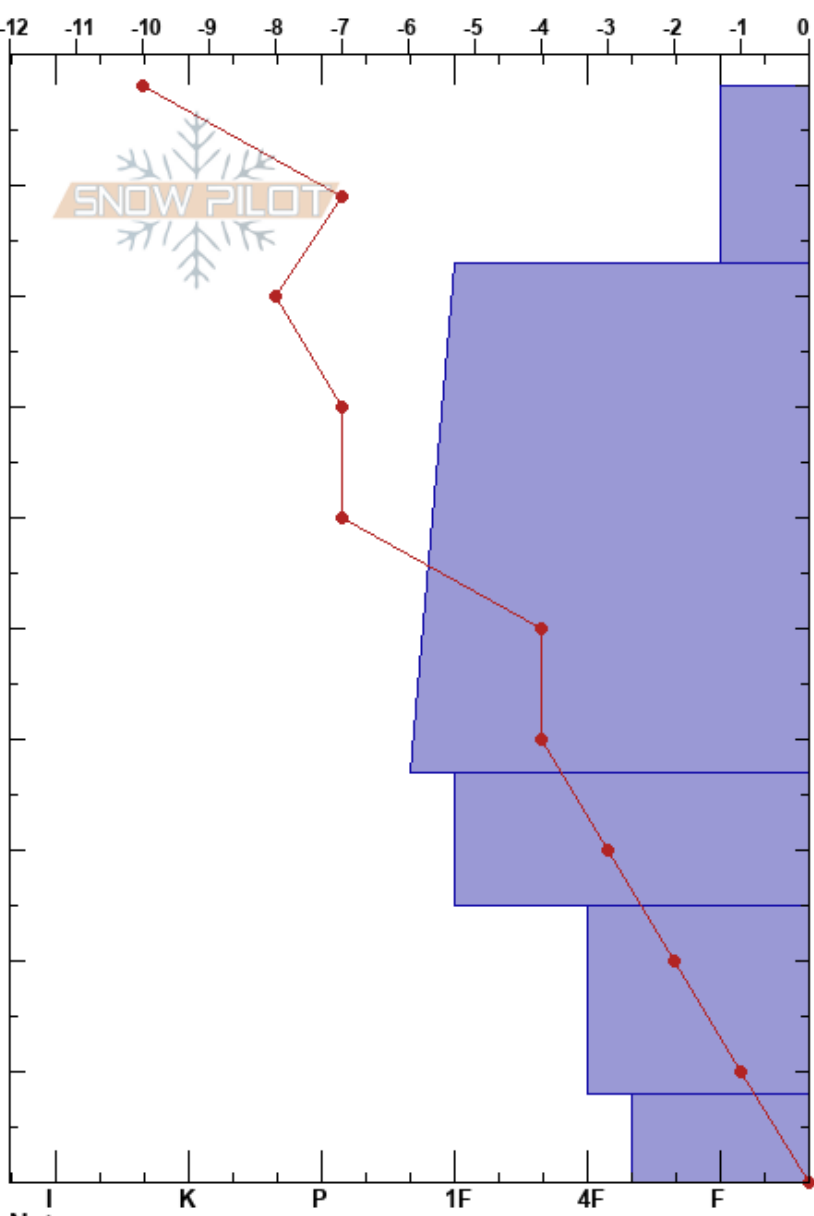

twin lakes
 Wasatch Range
 UT
 Elevation: 9400 ft
 Aspect: E

sean parent
 12/28/2023 - 3:36pm
 Co-ord: 40.59609N, -111.60433W
 Slope Angle: 3°
 Wind Loading: no

Stability: Very Good
 Air Temperature: -2°C
 Sky Cover: FEW
 Precipitation: NO
 Wind: Calm

HS:99
 PF:20
 PS:10
 8-0cm: starting to grow depth hoar
 8-0cm: Problematic layer

Specifics: Ski tracks on slope; We skied slope

Form	Crystal		Moisture	ρ kg/m ³	Stability tests & Layer comments
	Size				
☐	0.5-1		D		
☐	1		D		
☐	0.5-1		D		
☐	1.5		D		
☐	1-1.5		D		

8-0cm: starting to grow depth hoar
 ↙ ECTX

Notes:

I K P 1F 4F F