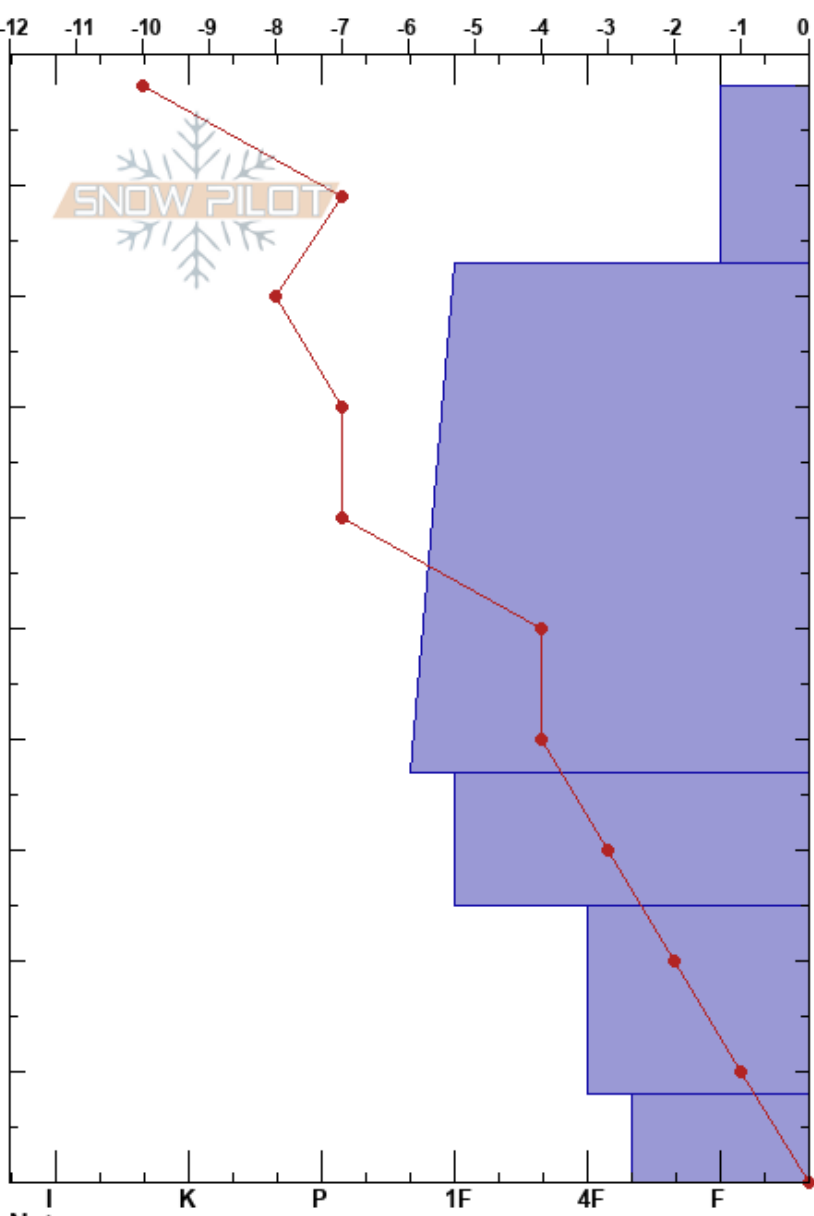

twin lakes
 Wasatch Range
 UT
 Elevation: 9400 ft
 Aspect: E

sean parent
 12/28/2023 - 3:36pm
 Co-ord: 40.59609N, -111.60433W
 Slope Angle: 3°
 Wind Loading: no

Stability: Very Good
 Air Temperature: -2°C
 Sky Cover: FEW
 Precipitation: NO
 Wind: Calm

HS:99
 PF:20
 PS:10
 8-0cm: starting to grow depth hoar
 8-0cm: Problematic layer

Specifics: Ski tracks on slope; We skied slope

Form	Crystal		Moisture	ρ kg/m ³	Stability tests & Layer comments
	Size				
☐	0.5-1		D		
☐	1		D		
☐	0.5-1		D		
☐	1.5		D		
☐	1-1.5		D		

8-0cm: starting to grow depth hoar
 ↙ ECTX

Notes: