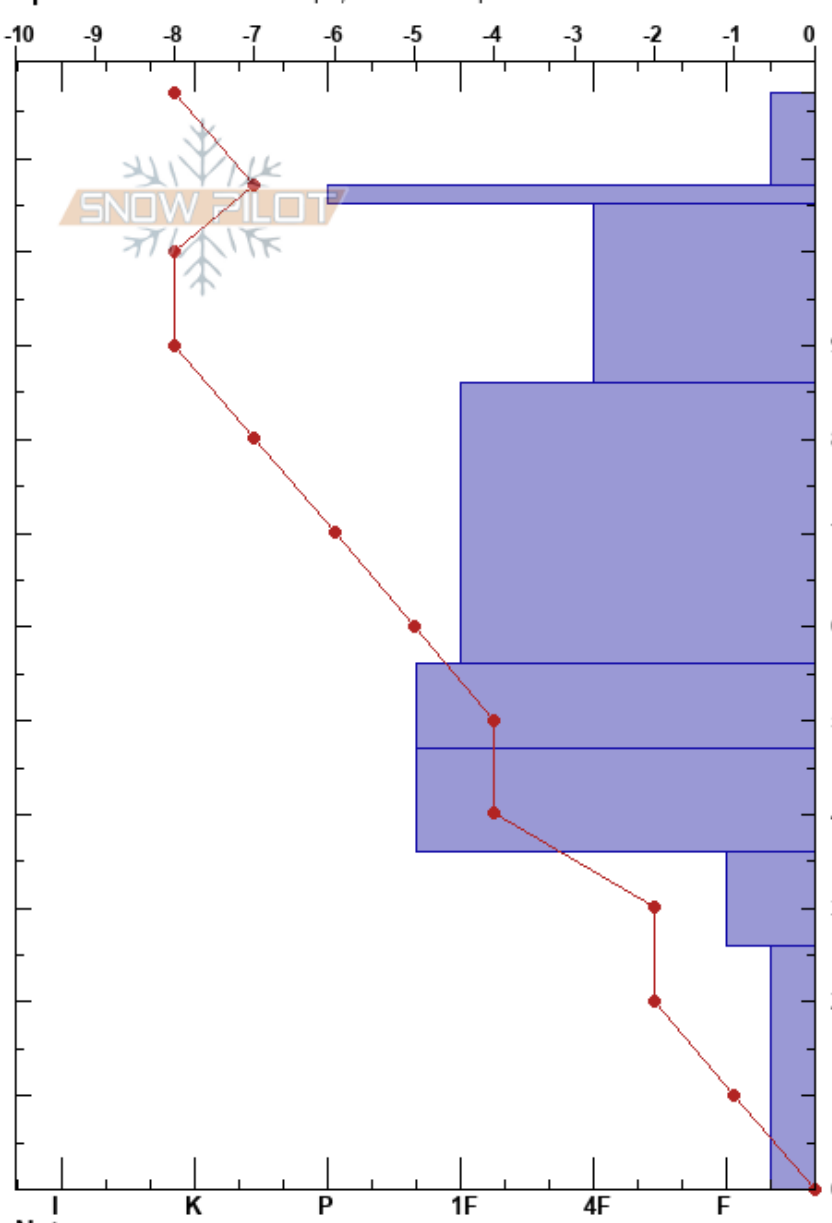

Guild Line RT 25 Sh .5
 Wasatch Range
 UT
 Elevation: 9702 ft
 Aspect: NW
 Specifics: Ski tracks on slope; We skied slope

sean parent
 12/28/2023 - 1:05pm
 Co-ord: 40.60737N, -111.61550W
 Slope Angle: 27°
 Wind Loading: previous

Stability: Very Good
 Air Temperature: 0°C
 Sky Cover: CLR
 Precipitation: NO
 Wind: W Light Breeze

HS:117
 PF:18 36-26cm:Problematic layer
 PS:10

Depth (cm)	Crystal		Moisture	ρ kg/m ³	Stability tests & Layer comments
	Form	Size			
117					
110	☐	1-1.5	D		
100	☐	1	D		
90	☐	0.5-1	D		
80					
70	●	1	D		
60					
50	● (☐)	0.5-1 (0.5)	D		
40	☐	0.5-1	D		
30	☐	1-2	D		
20					
10	☐	1-1.5	D		
0					ECTX

Notes: noticed manageable dry loose sluffing while skiing slope.