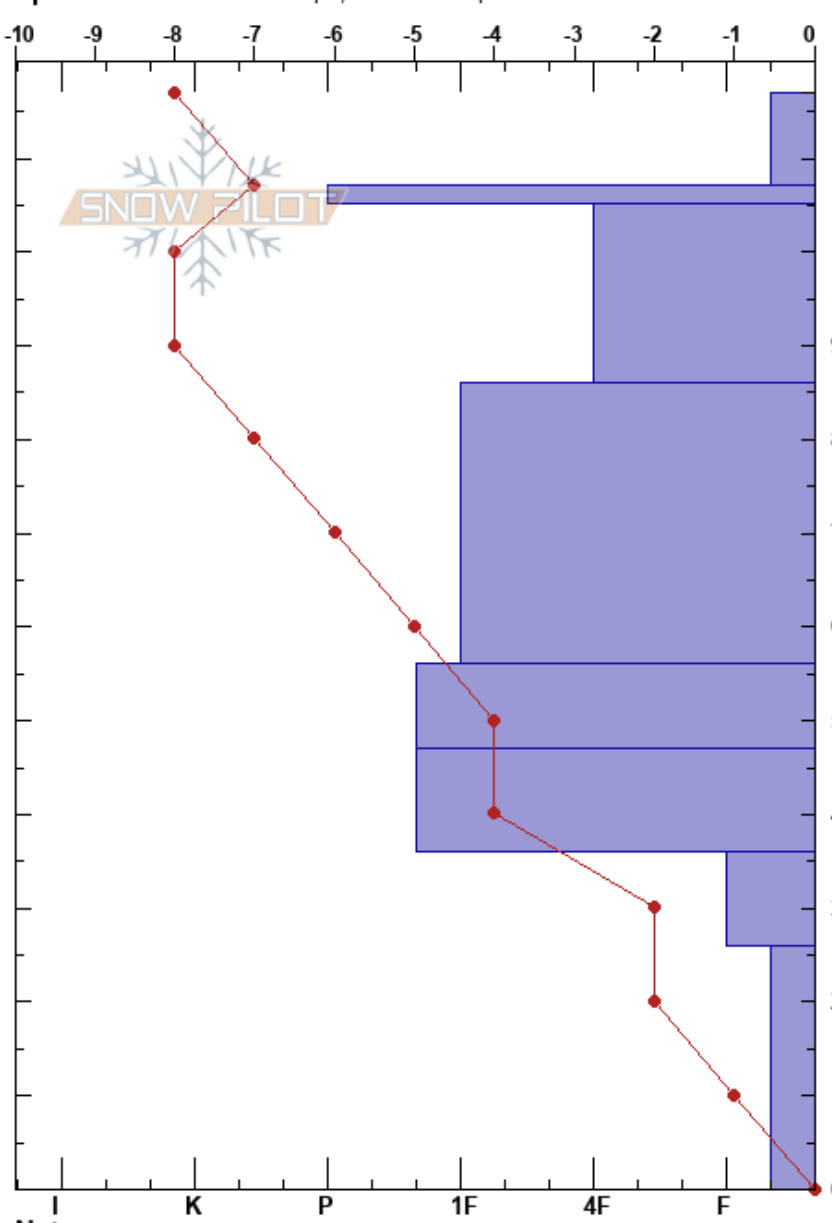

Guild Line RT 25 Sh .5
 Wasatch Range
 UT
 Elevation: 9702 ft
 Aspect: NW
 Specifics: Ski tracks on slope; We skied slope

sean parent
 12/28/2023 - 1:05pm
 Co-ord: 40.60737N, -111.61550W
 Slope Angle: 27°
 Wind Loading: previous

Stability: Very Good
 Air Temperature: 0°C
 Sky Cover: CLR
 Precipitation: NO
 Wind: W Light Breeze

HS:117
 PF:18 36-26cm:Problematic layer
 PS:10

Depth (cm)	Form	Crystal Size	Moisture	ρ kg/m ³	Stability tests & Layer comments
117					
110	☐	1-1.5	D		
100	☐	1	D		
90	☐	0.5-1	D		
80					
70	●	1	D		
60					
50	● (☐)	0.5-1 (0.5)	D		
40	☐	0.5-1	D		
30	☐	1-2	D		
20					
10	☐	1-1.5	D		
0					ECTX

Notes: noticed manageable dry loose sluffing while skiing slope.